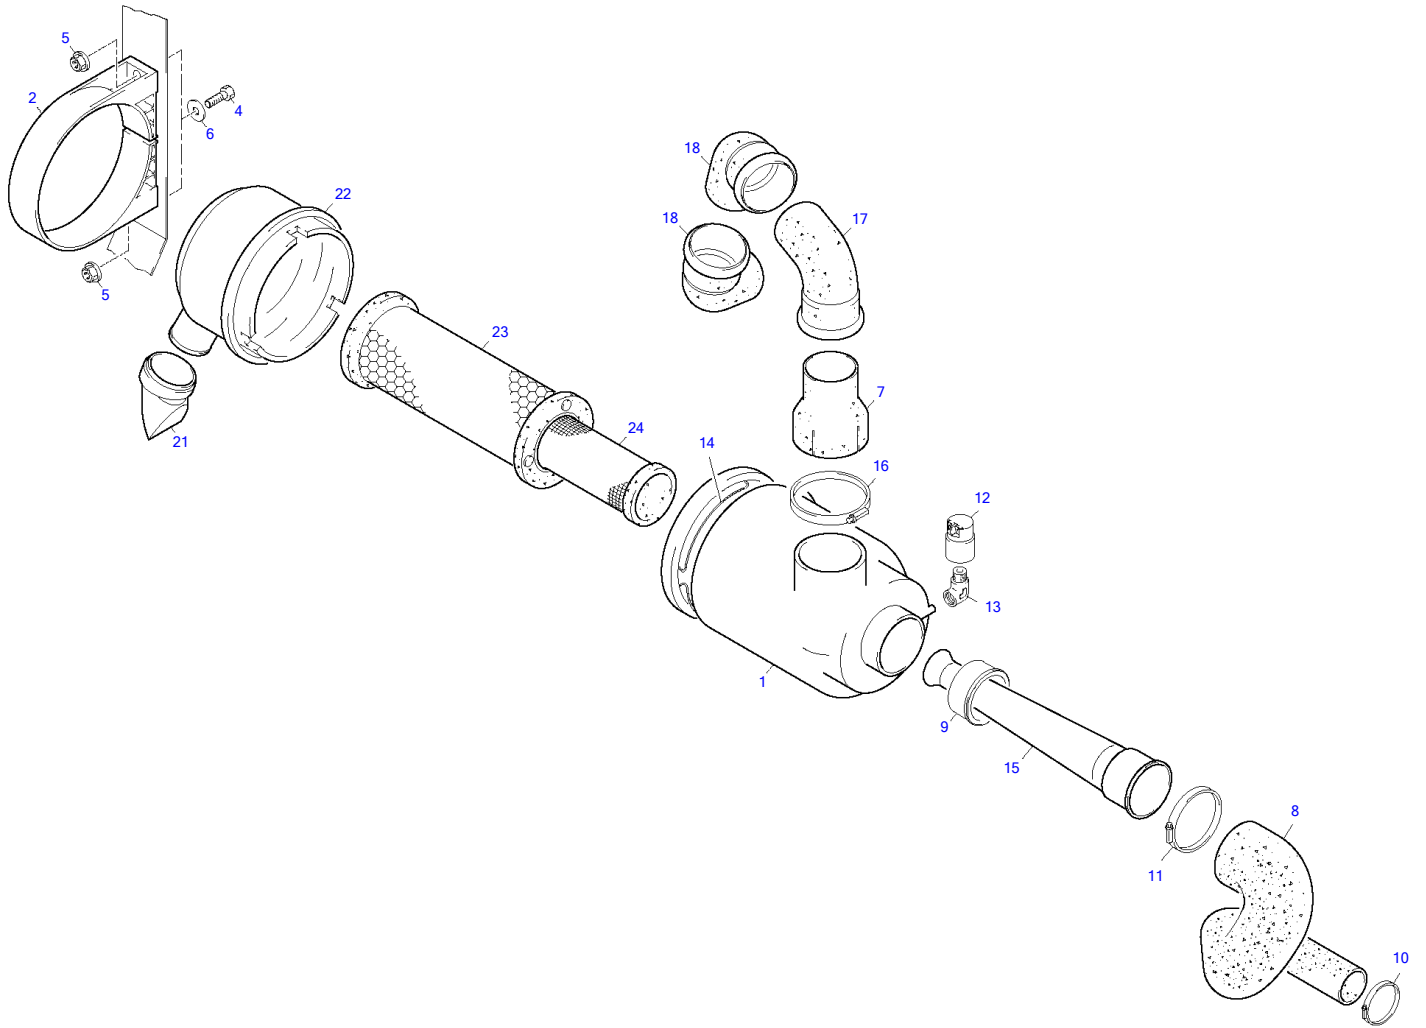

Air Filter System

Item	Part number	Description	Q'ty	Chan.	Serial No.	Serv.	Remarks
	3944347	Air Filter System	1				
1	2981099	Air Filter	1				
	2995357	Housing	1				
2	3929780	Clamp	1				
4	1307079	Hex Head Screw A3C	2				
5	1722787	Serrated Nut	2				
6	2481254	Serrated Washer A3C	2				
7	3944336	Adapter	1				
8	3931079	Manifold	1				
9	2997780	Reducing Ring	1				
10	1349886	Clamp	1				
11	3745379	Clip Norma	1				
12	2913166	Low Pressure Indicator	1				
13	2988212	Angular Connection	1				
14	2997326	Repair Bracket	3				
15	2969651	Pipe	1				
16	1349717	Clamp	1				
17	2992956	Pipe Bend	1				
18	2992967	Pipe Bend	2				
21	2981135	Air Filter Valve	1				
22	2984649	Lid	1				
23	2981113	Filter Element	1				
24	2981124	Filter Element	1