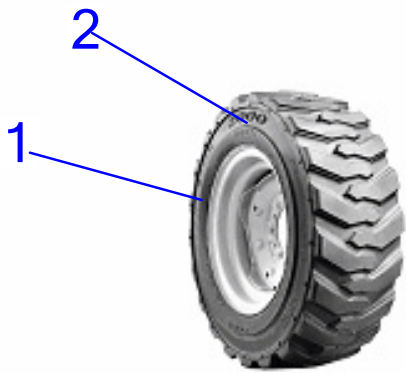

Item	Part number	Description	Exterior Covering				Remarks
			Q'ty	Chan.	Serial No.	Serv.	
	8008759	Lining	1				
1	8005156	Front Covering	1				
2	3949648	Left Covering	1				
3	3949659	Right Covering	1				
4	8008756	Right Cover	1				
5	8008757	Left Cover	1				
6	3976618	Holder Nut	13				
7	0493447	Oval Head Screw	13				
8	3976583	Washer	13				
9	3976594	Protecting Cap	13				
10	3937224	Washer	13				
11	3934378	Oval Head Screw A3R	14				
12	3937382	Speed Nut	6				
13	3937360	Screw	6				
14	3937371	Protecting Cap	6				
15	2919742	Blind Rivet	2				
16	3976754	Profile Rubber 600 MM	2				
17	8008266	Left Lid	1				
18	8008267	Right Lid	1				