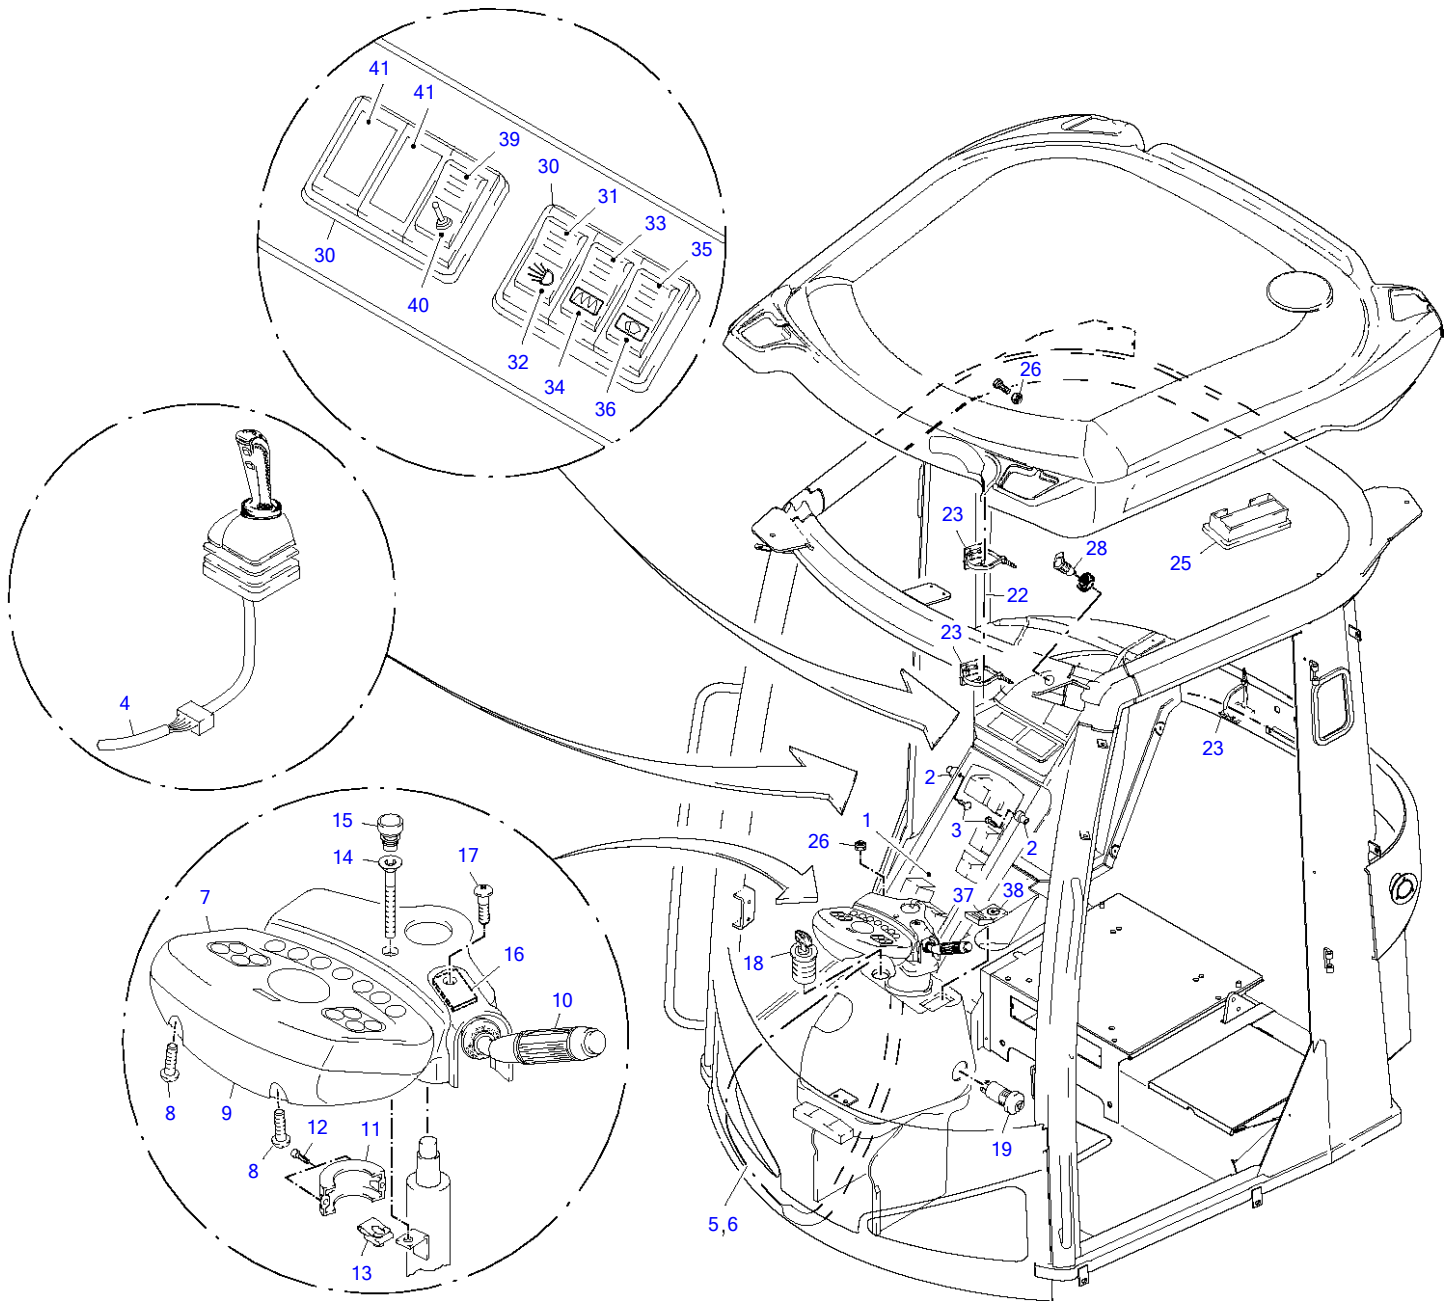

Electrical System Cabin

Item	Part number	Description	Q'ty	Chan.	Serial No.	Serv.	Remarks
	8008388	Electrical System Cabin	1				
1	8008597	Printed Circuit Board	1				
2	3940809	Nut	4				
3	1631765	Hex Head Cap Screw	4				
4	8009236	Joystick Cable Set	1				
5	8008598	Cabin Cable Set	1				
6	8009237	Display Cable Set	1				
7	8008592	Display Compl	1				
	8013964	Light Bulb	1				
	0335366	Light Bulb	1				
	8013963	Light Bulb	14				
8	3978370	Oval Head Screw A3R	1				
9	3973693	Dashboard	1				
10	3926776	Switch	1				
11	3926787	Bail	1				
12	0307544	Hex Head Cap Screw	2				
13	0478675	Holder Nut	2				
14	3976607	Countersunk Screw	1				
15	3976629	Laminar Plug	1				
16	3935346	Plate	1				
17	3978381	Raiser Counters H Screw	1				
18	3928143	Ignition Lock	1				
	3643912	Ignition Key	1				
19	3933128	Switch 12V	1				
22	8008599	Cabin Cable Set	1				
23	3977119	Plate	9				
25	3927186	Courtesy Light	1				
	0335344	Light Bulb Soffitte	1				
26	0399760	Hex Nut A3C	2				
28	1719419	Socket	1				
30	1663821	Mounting Frame	2				
31	3972909	Switch	1				
32	1719033	Decal	1				
33	8005311	Button 12V	1				
34	8005312	Decal	1				
35	3972943	Switch	1				
36	1718985	Decal	1				
37	4671952	Switch 12V	1				
38	1719135	Decal	1				
39	4674353	Switch 12V	1				
40	3765828	Decal	1				
41	1359720	Cover	2