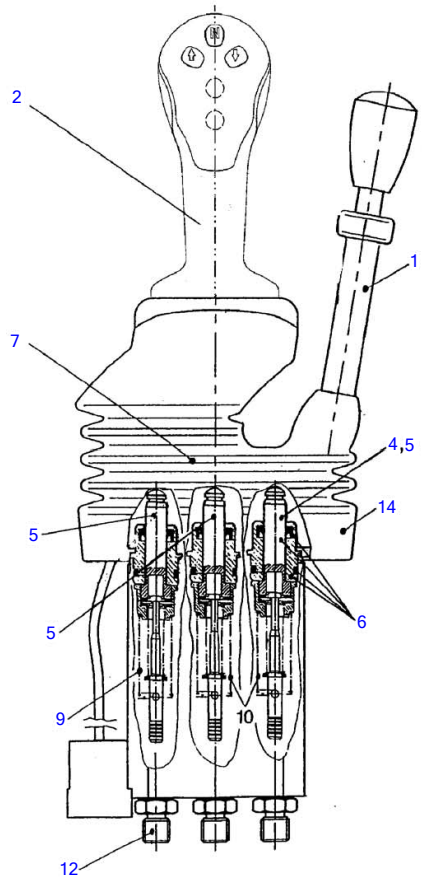

Item	Part number	Description	Valve Compl				Remarks
			Q'ty	Chan.	Serial No.	Serv.	
	8011331	Valve Compl	1				
1	3981864	Lock	1				
2	8011332	Servo Control Handle	1				
4	3971486	Valve Insert 408A	2				
5	3971475	Valve Insert 408B	4				
6	3971533	Sliding Insert	6				
7	8003291	Actuation	1				
9	3971408	Pressure Spring	2				
10	3971419	Pressure Spring	4				
12	2917886	Screw Connection A3C	8				
14	3981875	Boot	1				
19	3971555	Shim	20				
21	8004038	Pin A3C	4				
22	8004039	Locking Washer	8				
23	8011883	Connection	1