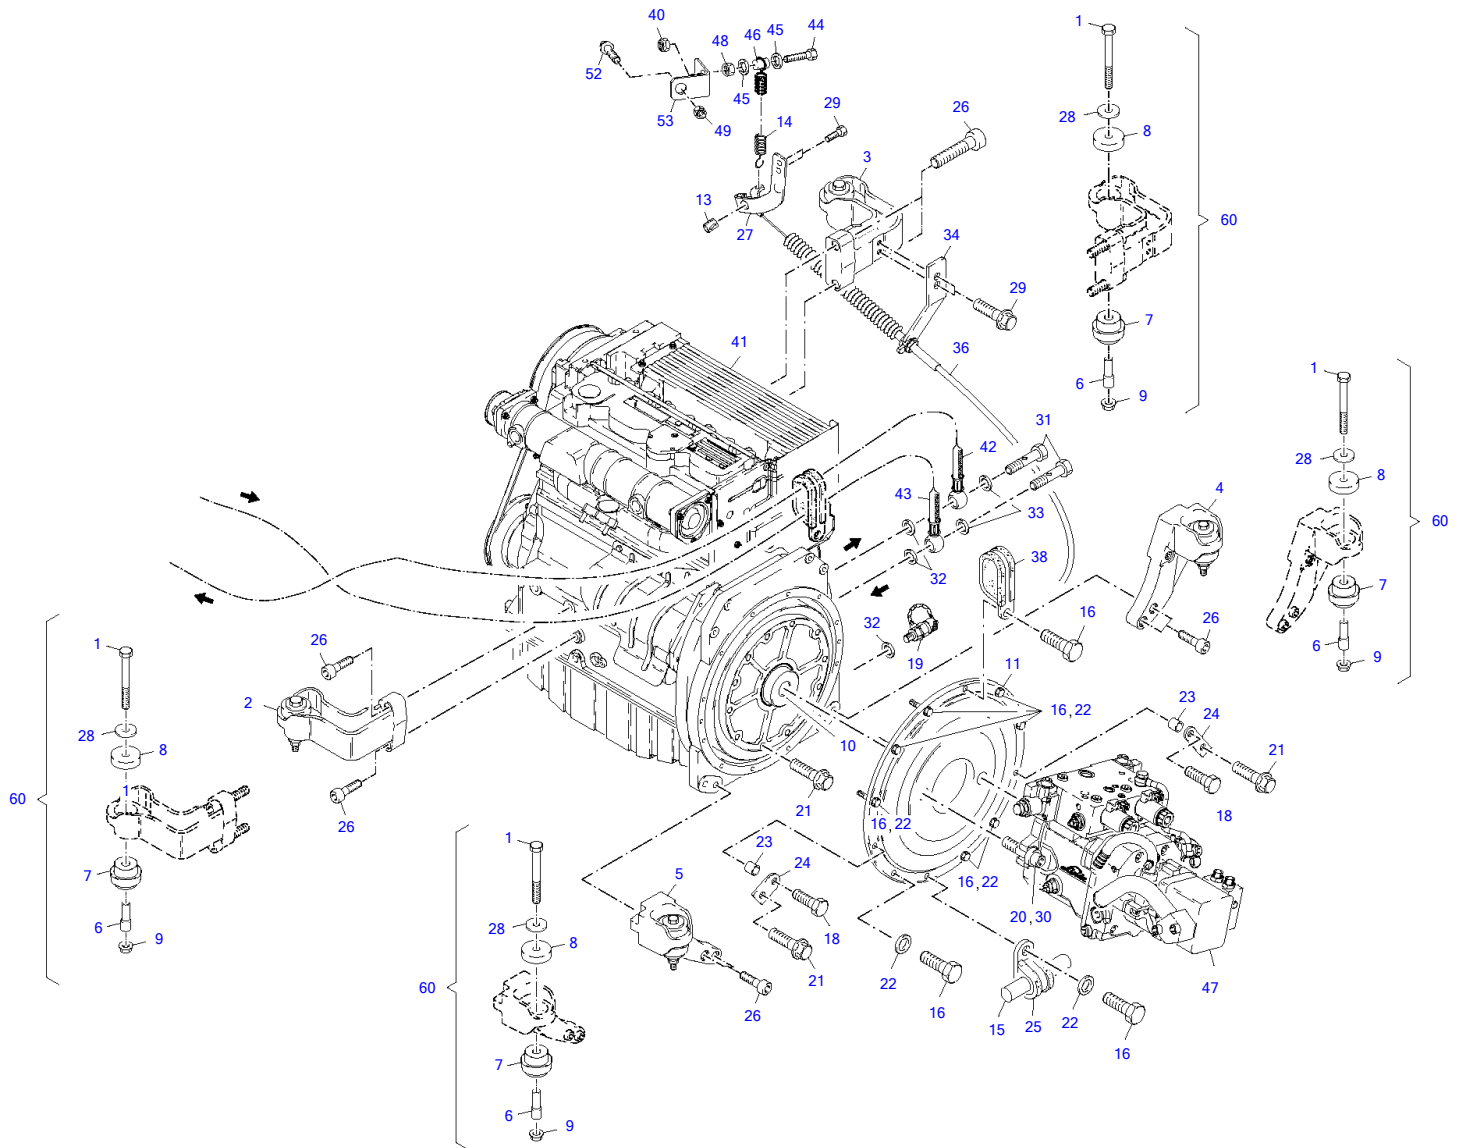

TW80 Book No. 8020870 08.08 S/N E107240
Diesel Engine Compl

Diesel Engine Compl

Item	Part number	Description	Q'ty	Chan.	Serial No.	Serv.	Remarks
	8006826	Diesel Engine Compl	1				
1	2441767	V-Plus Bolt	4				
2	3923864	Right Front Engine Support	1				
3	8003196	Right Rear Engine Support	1				
4	3924116	Rear Engine Support	1				
5	3924127	Front Engine Support	1				
6	3924252	Sleeve	4				
7	3924230	Rubber Element	4				
8	3924241	Rubber Washer	4				
9	2481652	Serrated Nut	4				
10	8002592	Coupling Bowex	1				
11	8002589	Flange SAE 4	1				
13	2964485	Threaded Coupling	1				
14	1016828	Draw Spring Compl	1				
15	0908632	Hose 50 MM	1				
16	0893372	Hex Head Screw A3C	9				
18	0827612	Hex Head Screw	2				
19	2444555	Oil Drain Plug	1				
20	3962372	Hex Head V-Plus Screw	2				
21	0366636	Self-Locking Screw	8				
22	2481243	Serrated Washer A3C	9				
23	8000004	Pipe	2				
24	2443725	Flat Steel	2				
25	2987039	Clip Norma	1				
26	2905020	Hex Head Cap Screw	8				
27	3951879	Lever	1				
28	3927131	Washer HV	4				
29	2982534	Serrated Hex Head Screw	4				
30	2905928	Washer HV	2				
31	2471354	Female Screw A3C	2				
32	0302061	Gasket A	3				
33	0462780	Usit Ring U	2				
34	2961788	Holder	1				
36	3950527	Bowden Cable	1				
38	8000103	Clip Norma	1				
40	0487336	Hex Nut A3C	1				
41	8015804	Deutz Engine 12V	1				
42	3933888	Heater Hose 13 X 1125	1				
43	3933899	Heater Hose 13 X 1200	1				
44	0893270	Hex Head Screw A3C	1				
45	2992014	Serrated Washer A3C	2				
46	8009224	Hose 7 MM	1				
47	8017516	Oil Pressure Pump Compl	1				
48	0893178	Hex Nut A3C	1				
49	0893167	Hex Nut A3C	1				
52	2449607	Serrated Hex Head Screw	1				
53	8016137	Angle	1				
60	8011971	Rubber Elements	4