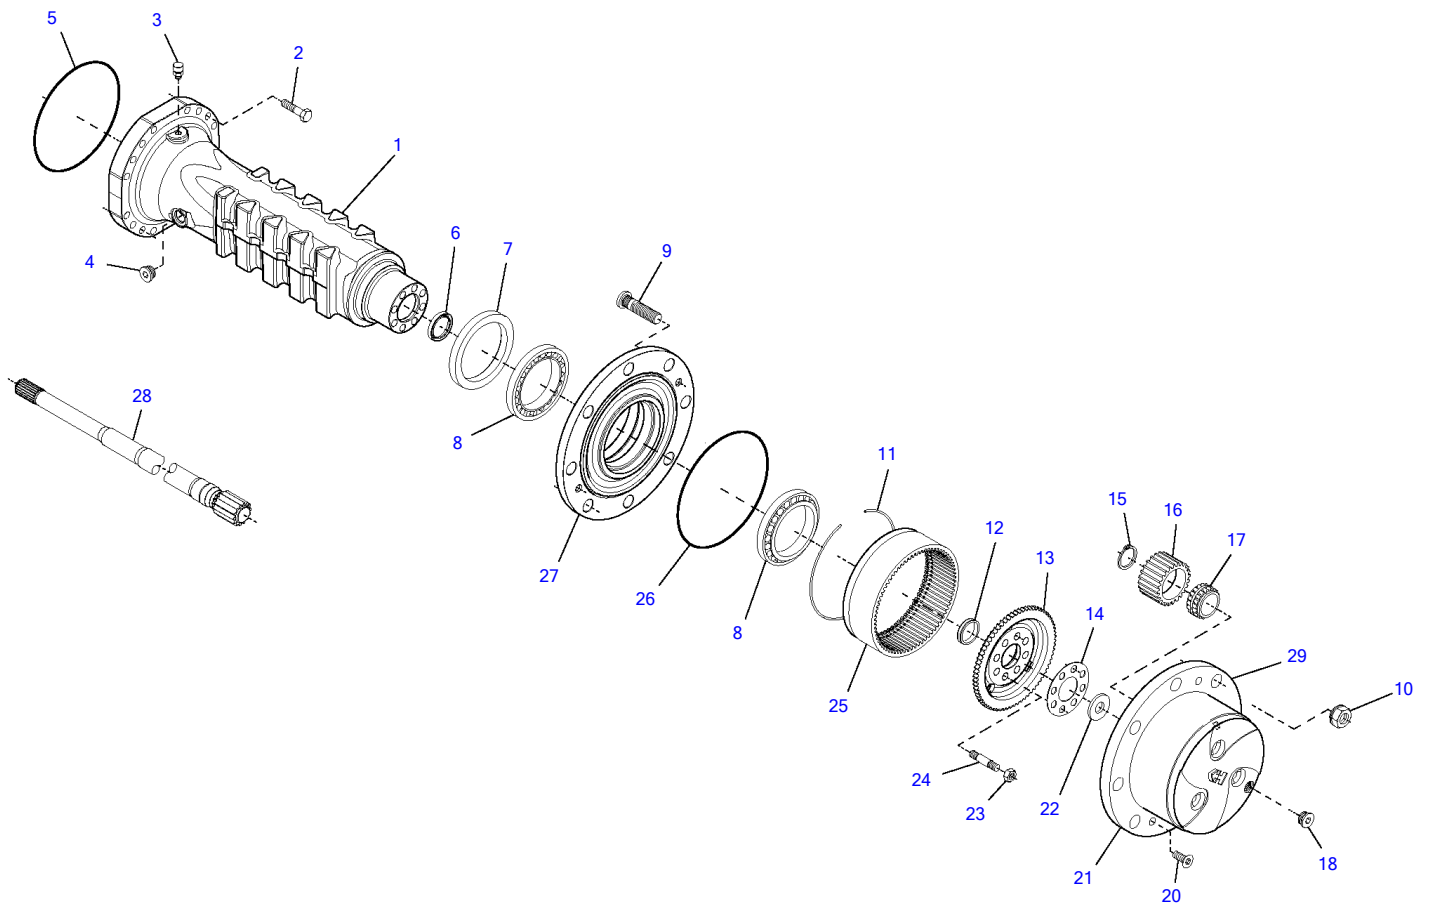

Item	Part number	Description	Axle Pipe				Remarks
			Q'ty	Chan.	Serial No.	Serv.	
1	8009258	Axle Pipe	2				
2	8010322	Hex Head Screw	32				
3	3968889	Breather	1				
4	2655505	Screw Plug A3C	2				
5	8010108	O-Ring	2				
6	2915782	Rotary Shaft Seal	2				
7	8010249	Rotary Shaft Seal	2				
8	8010027	Ext Part Bearing	4				
	8010028	Int. Prt Bearing	4				
9	8009470	Wheel Bolt	16				
10	8006827	Spherical Collar Nut	16				
11	8010257	Snap Ring	2				
12	8009457	Centering Ring	2				
13	8009259	Side Shaft Wheel	2				
14	8009260	Plate	2				
15	8010258	Circlip Tone 400	6				
16	3983742	Planet Wheel	6				
17	8010025	Roller Bearing	6				
18	8010263	Screw Plug A3C	2				
20	0482831	Countersunk Screw	4				
21	8009261	Planetary Housing	2				
22	3983764	Washer	2				
23	8010264	Nut	16				
24	8010303	Stud	16				
25	3983719	Gear Rim	2				
26	2902163	O-Ring	2				
27	8009262	Wheel Hub	2				
28	8009458	Axle Shaft	2				
29	8009264	Planetary Housing	2