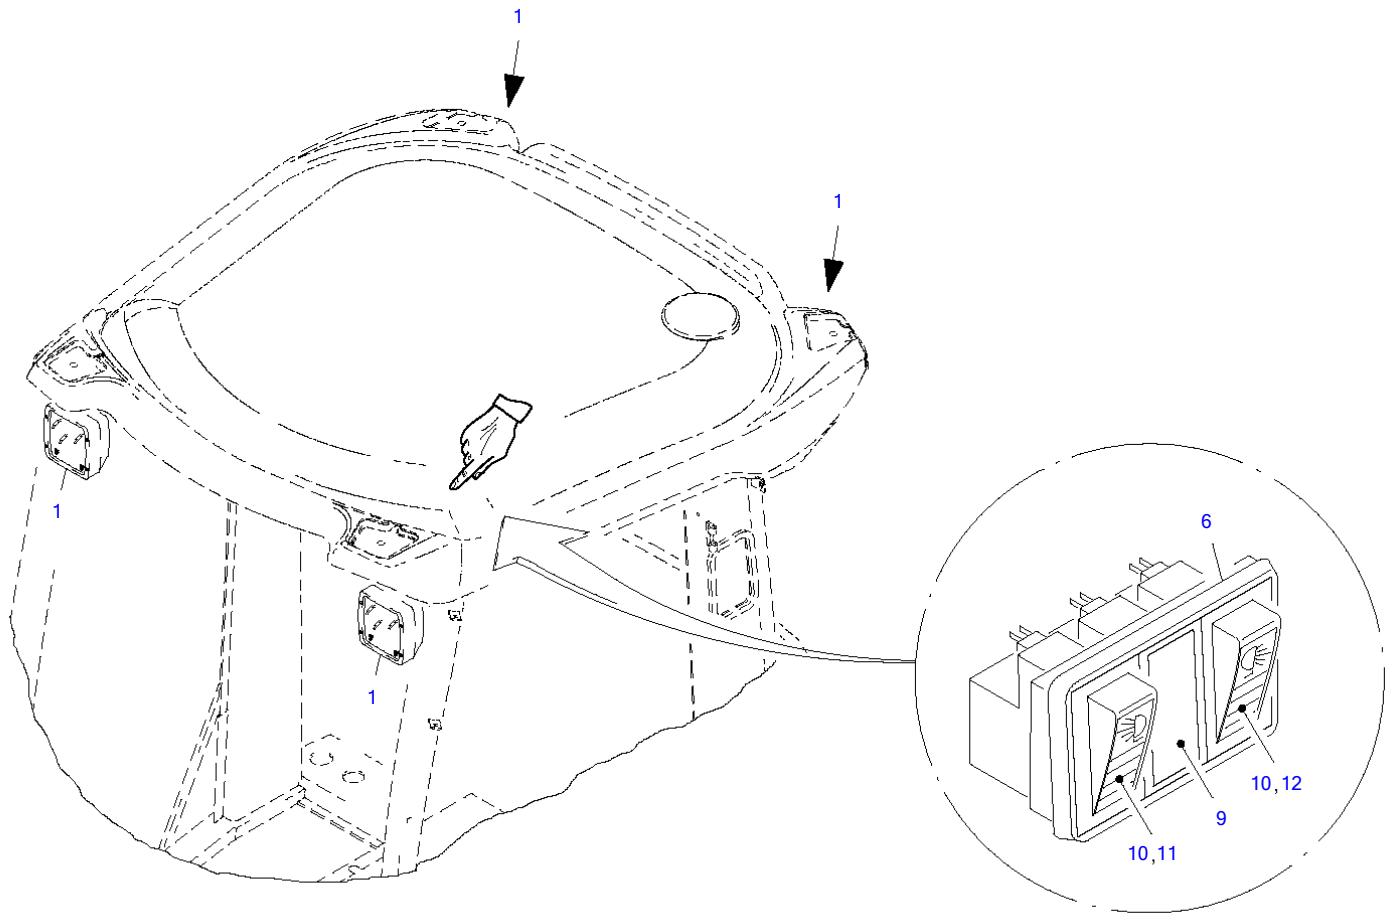

Working Headlight Compl

Item	Part number	Description	Q'ty	Chan.	Serial No.	Serv.	Remarks
	8009633	Working Headlight Compl	1				
1	8012513	Rear Working Light	2				
	8012513	Front Working Light	2				
6	8009485	Mounting Frame	1				
9	1359720	Cover	2				
10	4674353	Switch 12V	2				
11	1718996	Front Headlights Decal	1				
12	1719000	Rear Headlights Decal	1