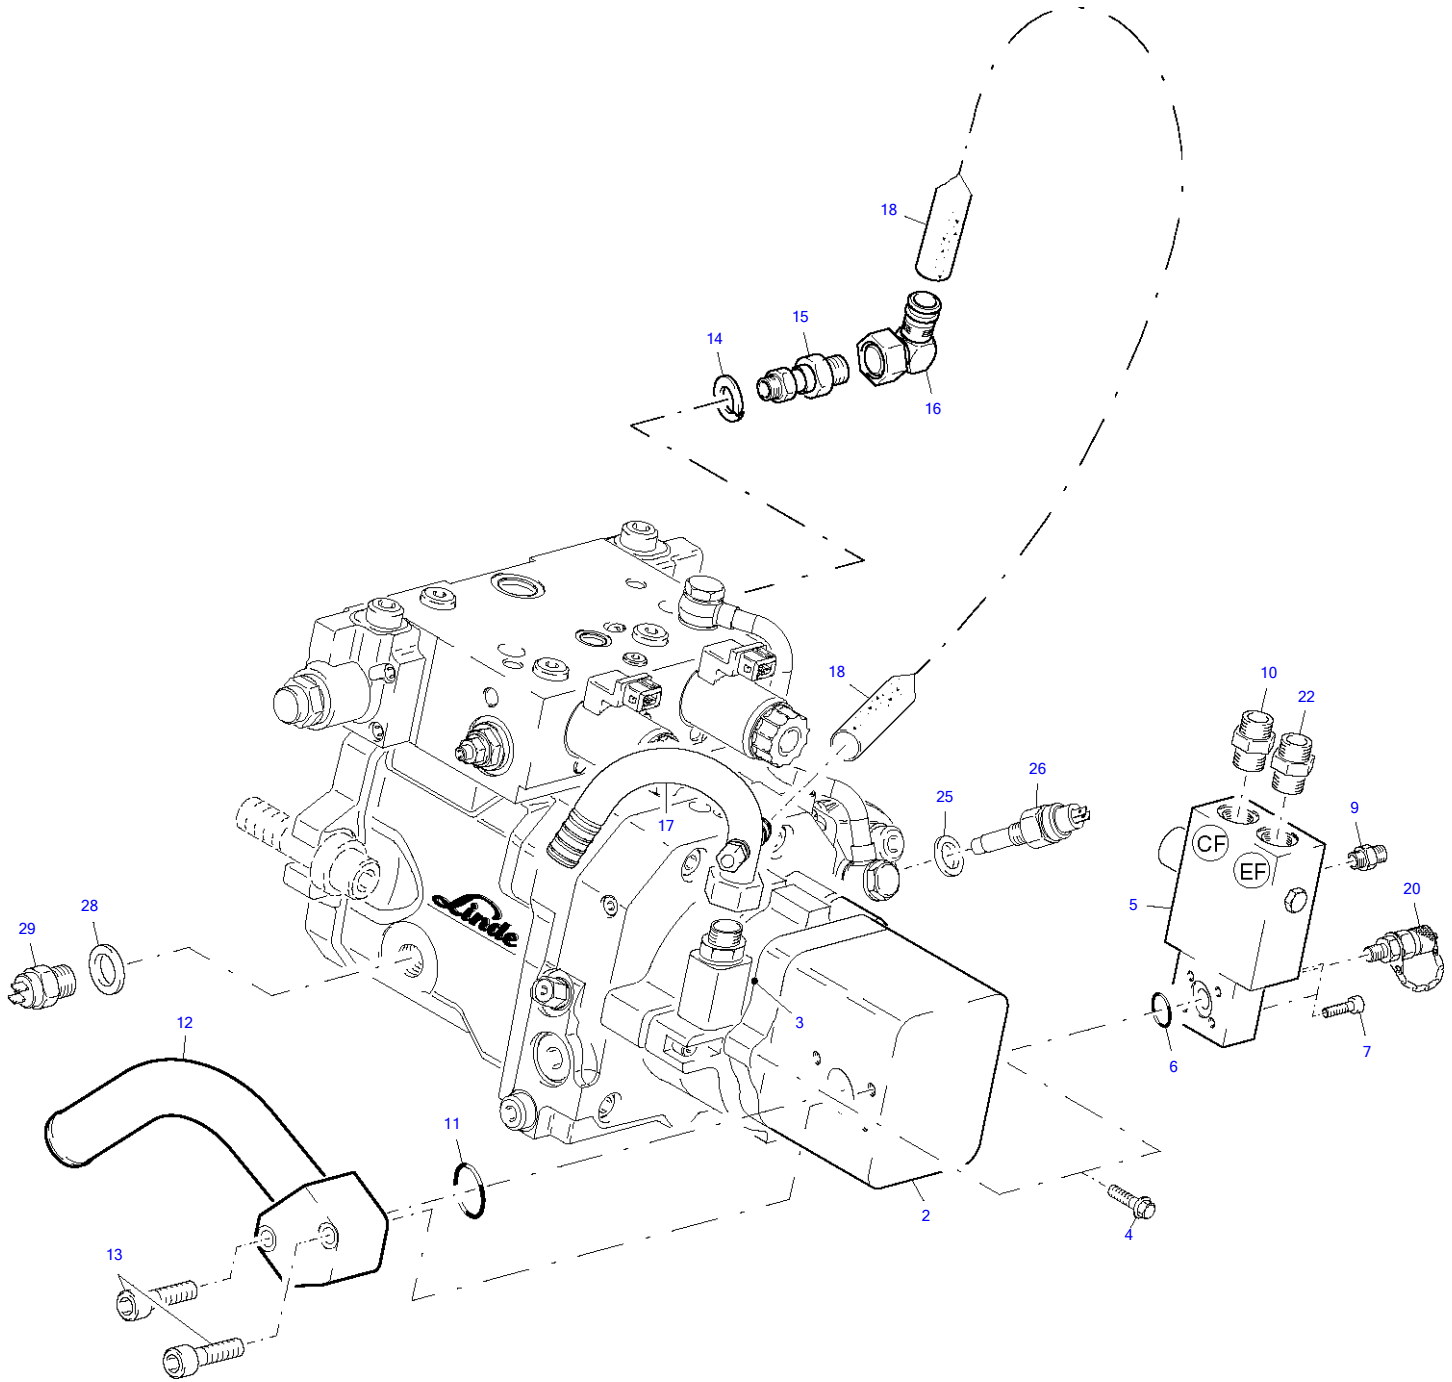

Oil Pressure Pump Compl

Item	Part number	Description	Q'ty	Chan.	Serial No.	Serv.	Remarks
	8017516	Oil Pressure Pump Compl	1				
1	8016961	Oil Pressure Pump 12V	1				
2	8018516	Oil Pressure Pump	1				
3	1655069	O-Ring	1				
4	8002165	Serrated Hex Head Screw	2				
5	8010564	Priority Valve	1				
6	0351219	O-Ring	1				
7	1658131	Hex Head Cap Screw	4				
9	2656664	Screw Connection A3C	1				
10	2481696	Screw Connection A3C	1				
11	1617450	O-Ring	1				
12	8010031	Aspiration Mouth	1				
13	0892962	Hex Head Cap Screw	2				
14	2980792	Usit Ring U	1				
15	8017417	Non-Return Valve Cone	1				
16	8017401	Angular Connection Compl	1				
17	8010032	Distributor A3C	1				
18	8006759	LP Hose 300 MM	1				
20	2479669	Screw Coupling A3C	1				
22	1686475	Screw Connection A3C	1				
25	0373588	Usit Ring U	1				
26	1749244	Temperature Switch	1				
28	2980792	Usit Ring U	1				
29	2989575	Temperature Switch	1