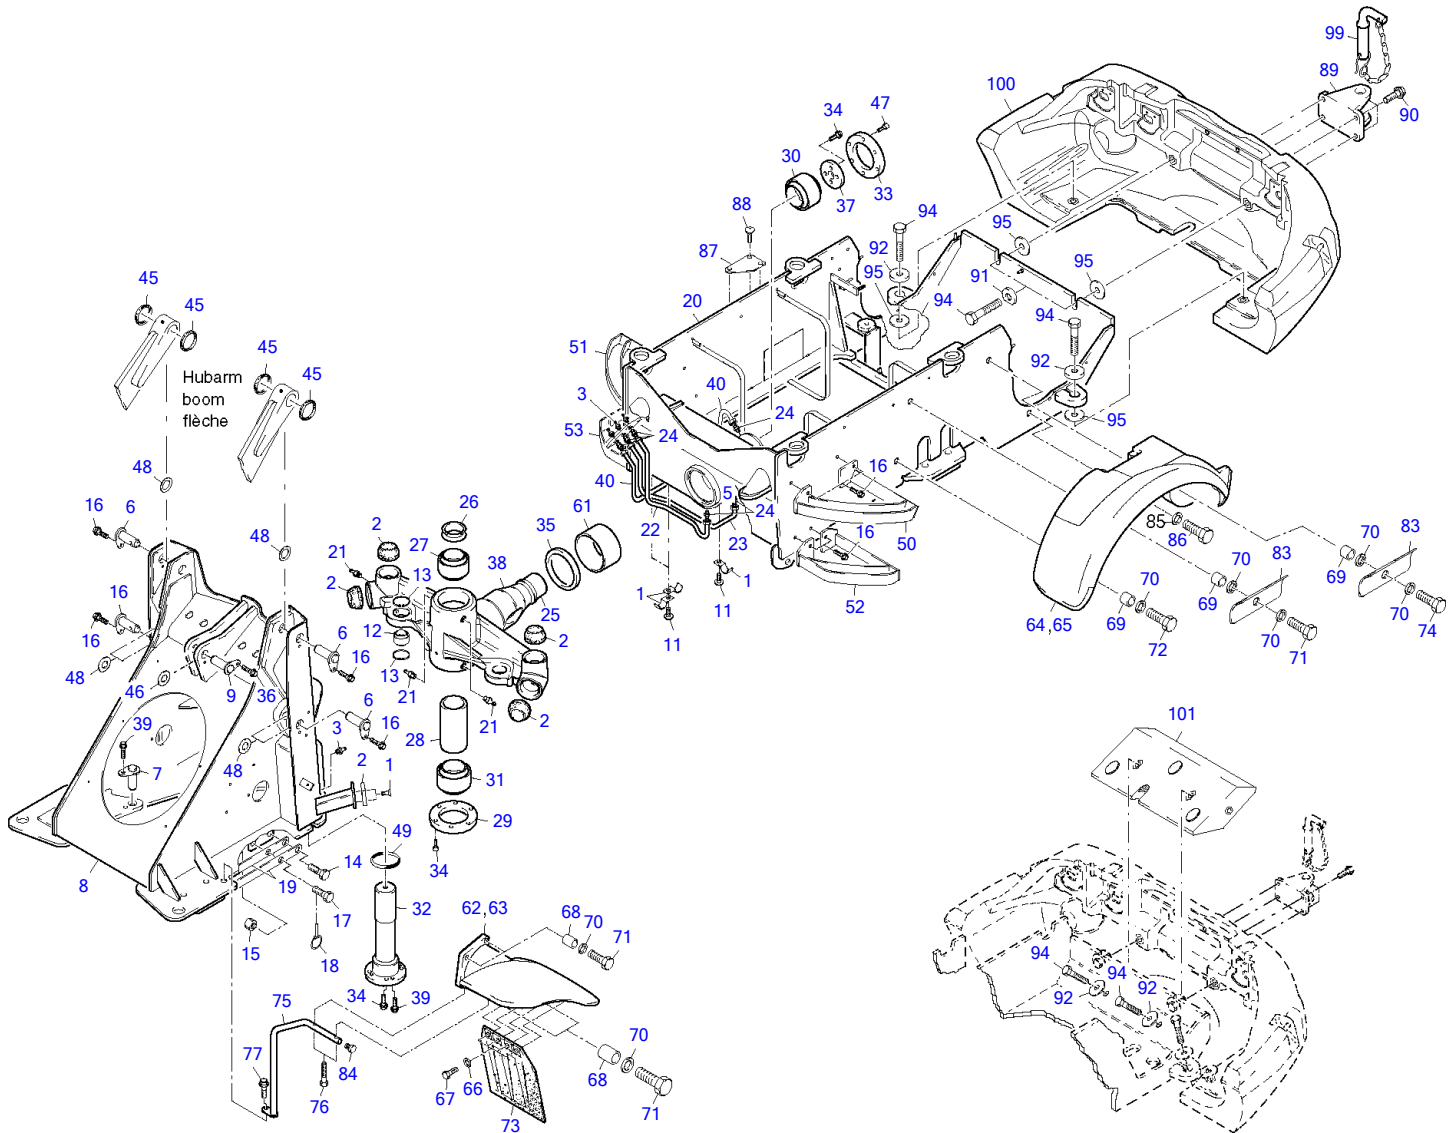

Base

Item	Part number	Description	Base Q'ty	Chan.	Serial No.	Serv.	Remarks
76	3934390	Bolt A3B	4				
77	2916794	Self-Locking Bolt	2				
83	3936450	Cover Plate	4				
84	3938805	Holder	2				
85	1356294	Washer A3C	2				
86	1398589	Hex Head Screw A3C	2				
87	8008792	Plate	1				
88	3934378	Lens Head Screw A3R	3				
89	3944949	Coupling Device	1				
90	2993151	Serrated Hex Head Screw	4				
91	1005438	Washer A3C	2				
92	1781813	Washer A3C	2				
	1781813	Washer A3C	4				
94	1618393	Hex Head Screw A3C	4				
	1618393	Hex Head Screw A3C	6				
95	1781802	Washer A3C 4.0 MM	4				
	3930885	Washer A3C 2.0 MM	1				
	3930896	Washer A3C 3.0 MM	1				
	3930909	Washer A3C 5.0 MM	1				
99	3944574	Linchpin	1				
100	8016070	Counter Weight	1				
101	8016071	Counter Weight	1