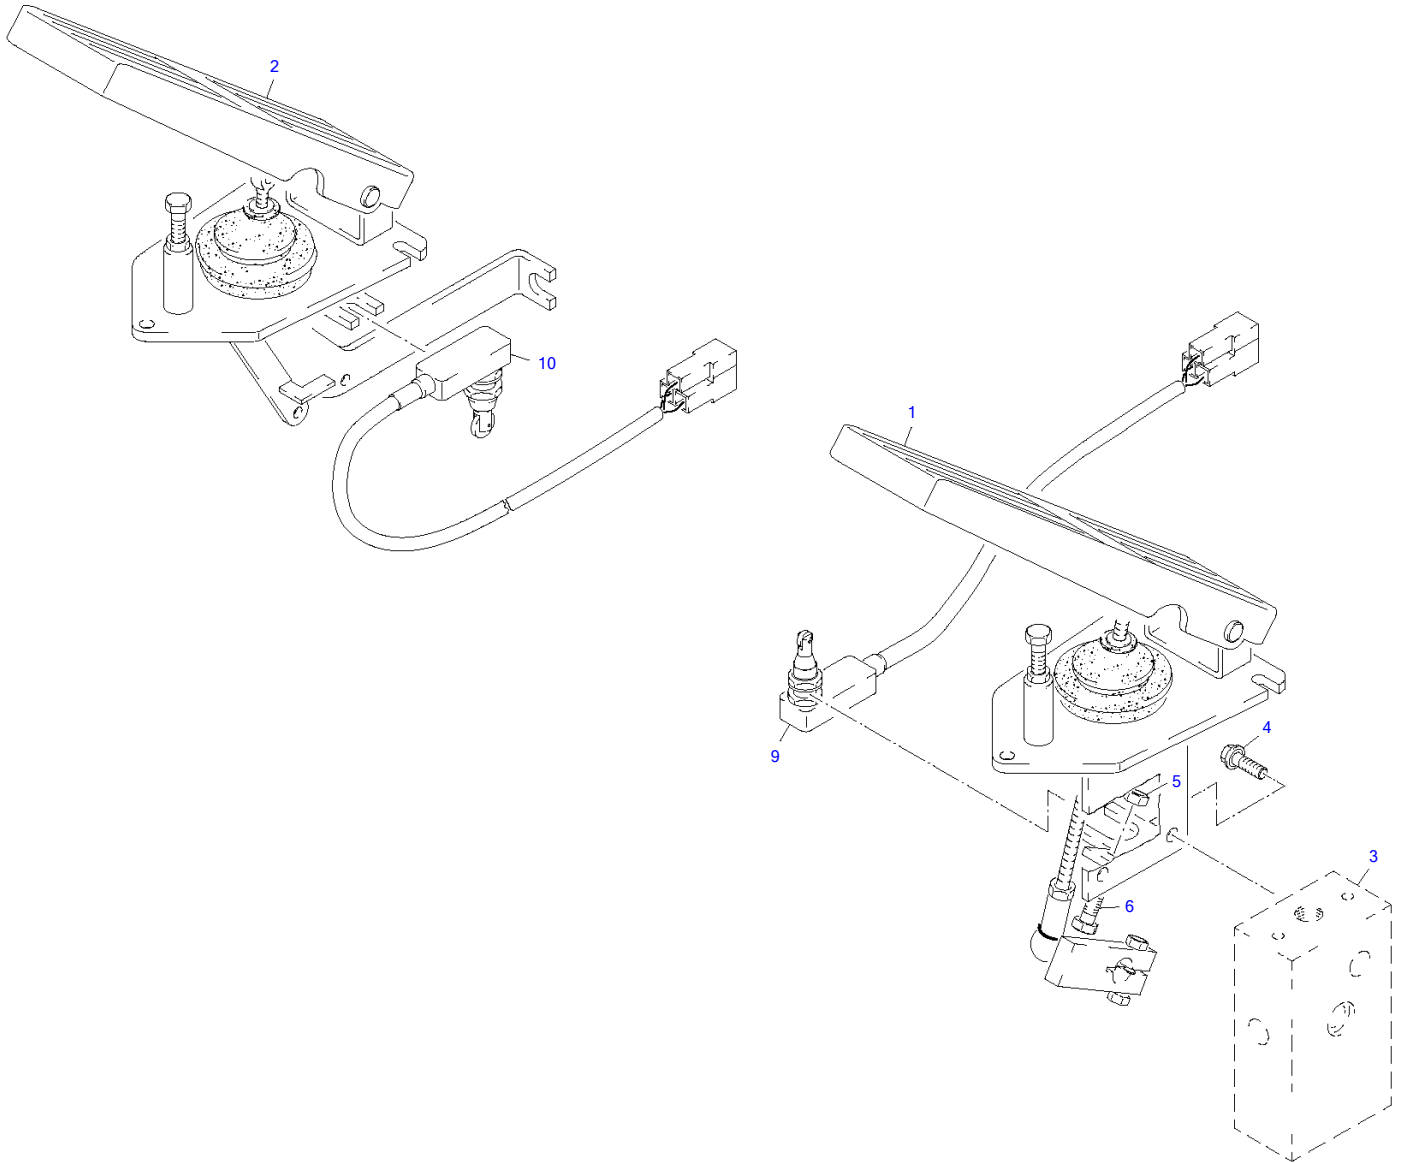

Inching Actuator

Item	Part number	Description	Q'ty	Chan.	Serial No.	Serv.	Remarks
	8005490	Inching Actuator	1				
1	8005599	Inching Actuator	1				
2	3952870	Gas Control	1				
3	8005560	Brake Throttle Valve	1				
4	2982534	Serrated Hex Head Screw	2				
5	0893178	Hex Nut A3C	1				
6	8005597	Adjusting Screw	1				
9	3989759	Switch with Cable	1				
10	3989748	Switch with Cable Compl	1