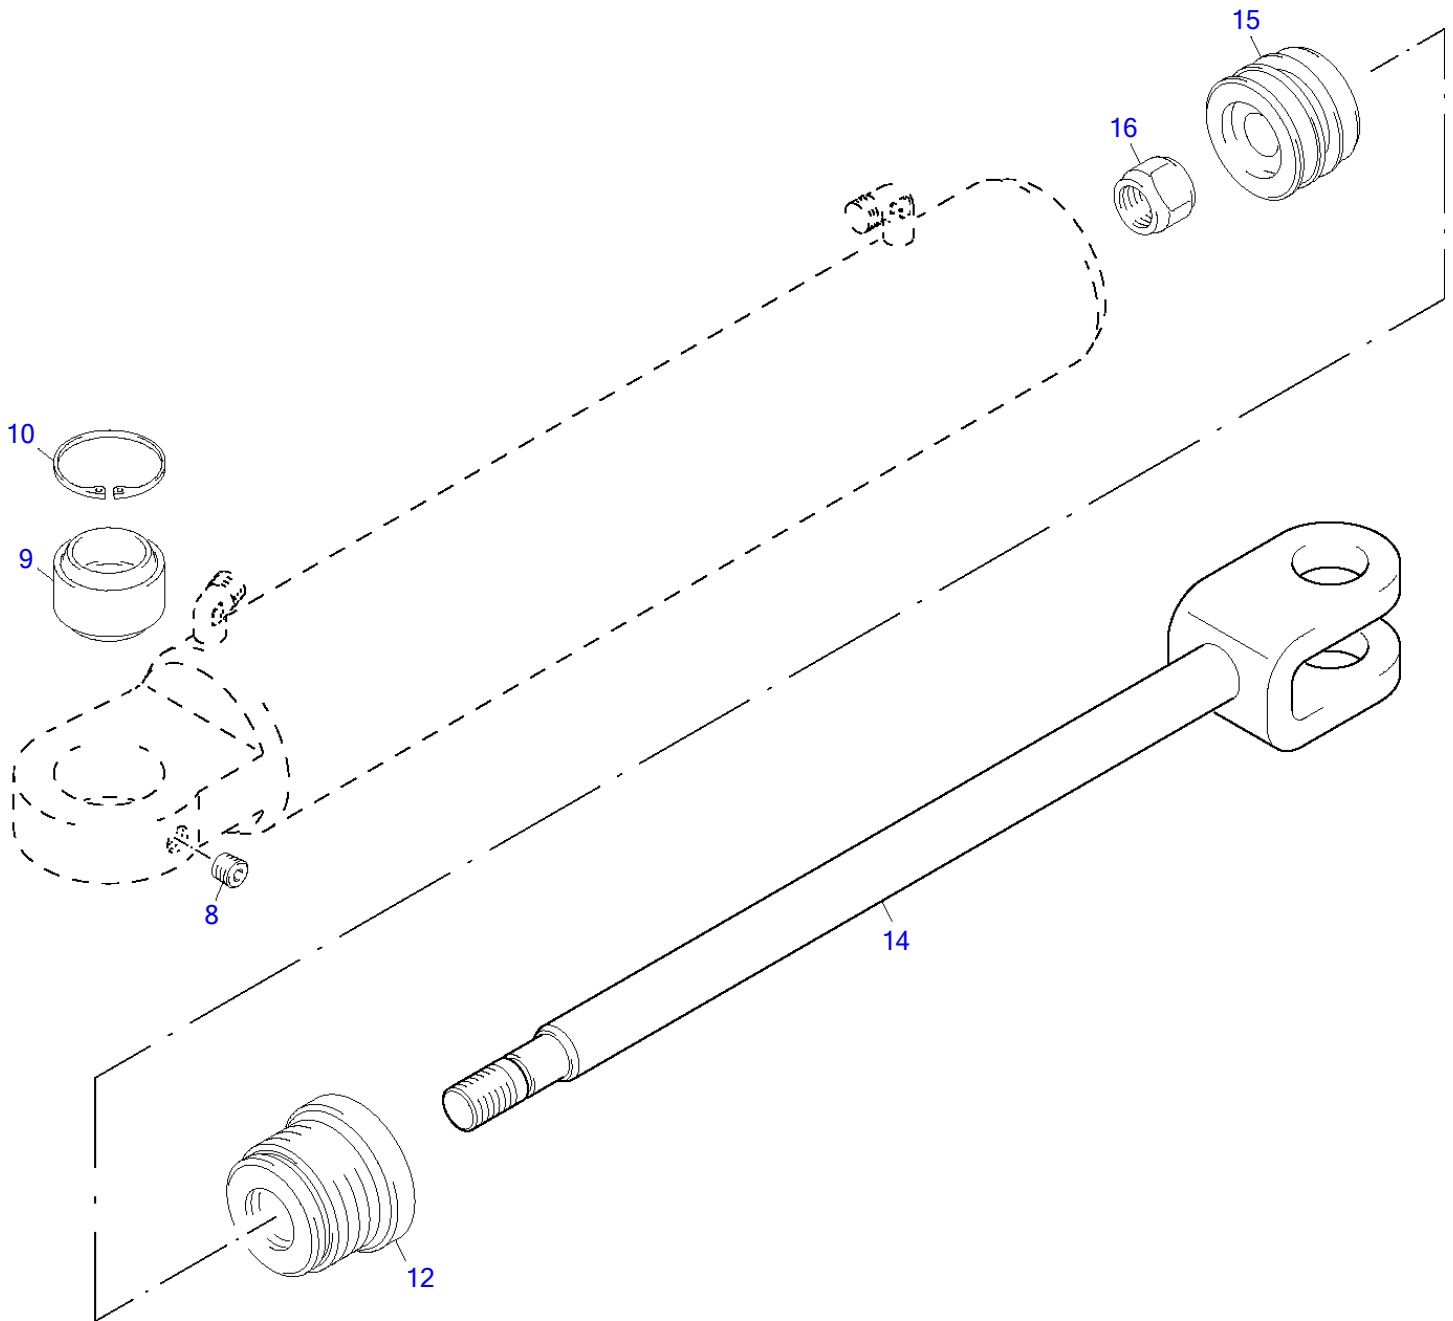

Steering Cylinder

Item	Part number	Description	Q'ty	Chan.	Serial No.	Serv.	Remarks
	3931751	Steering Cylinder	1				
8	1370667	Screw Plug A3C	1				
9	0447032	Spherical Bearing	1				
10	0318069	Circlip Tone 400	1				
12	3740614	Cylinder Nut	1				
14	3931740	Piston Rod Compl	1				
15	3740603	Guide Piston	1				
16	3741228	Hex Nut	1				
	3741206	Seal Kit 63/28	1