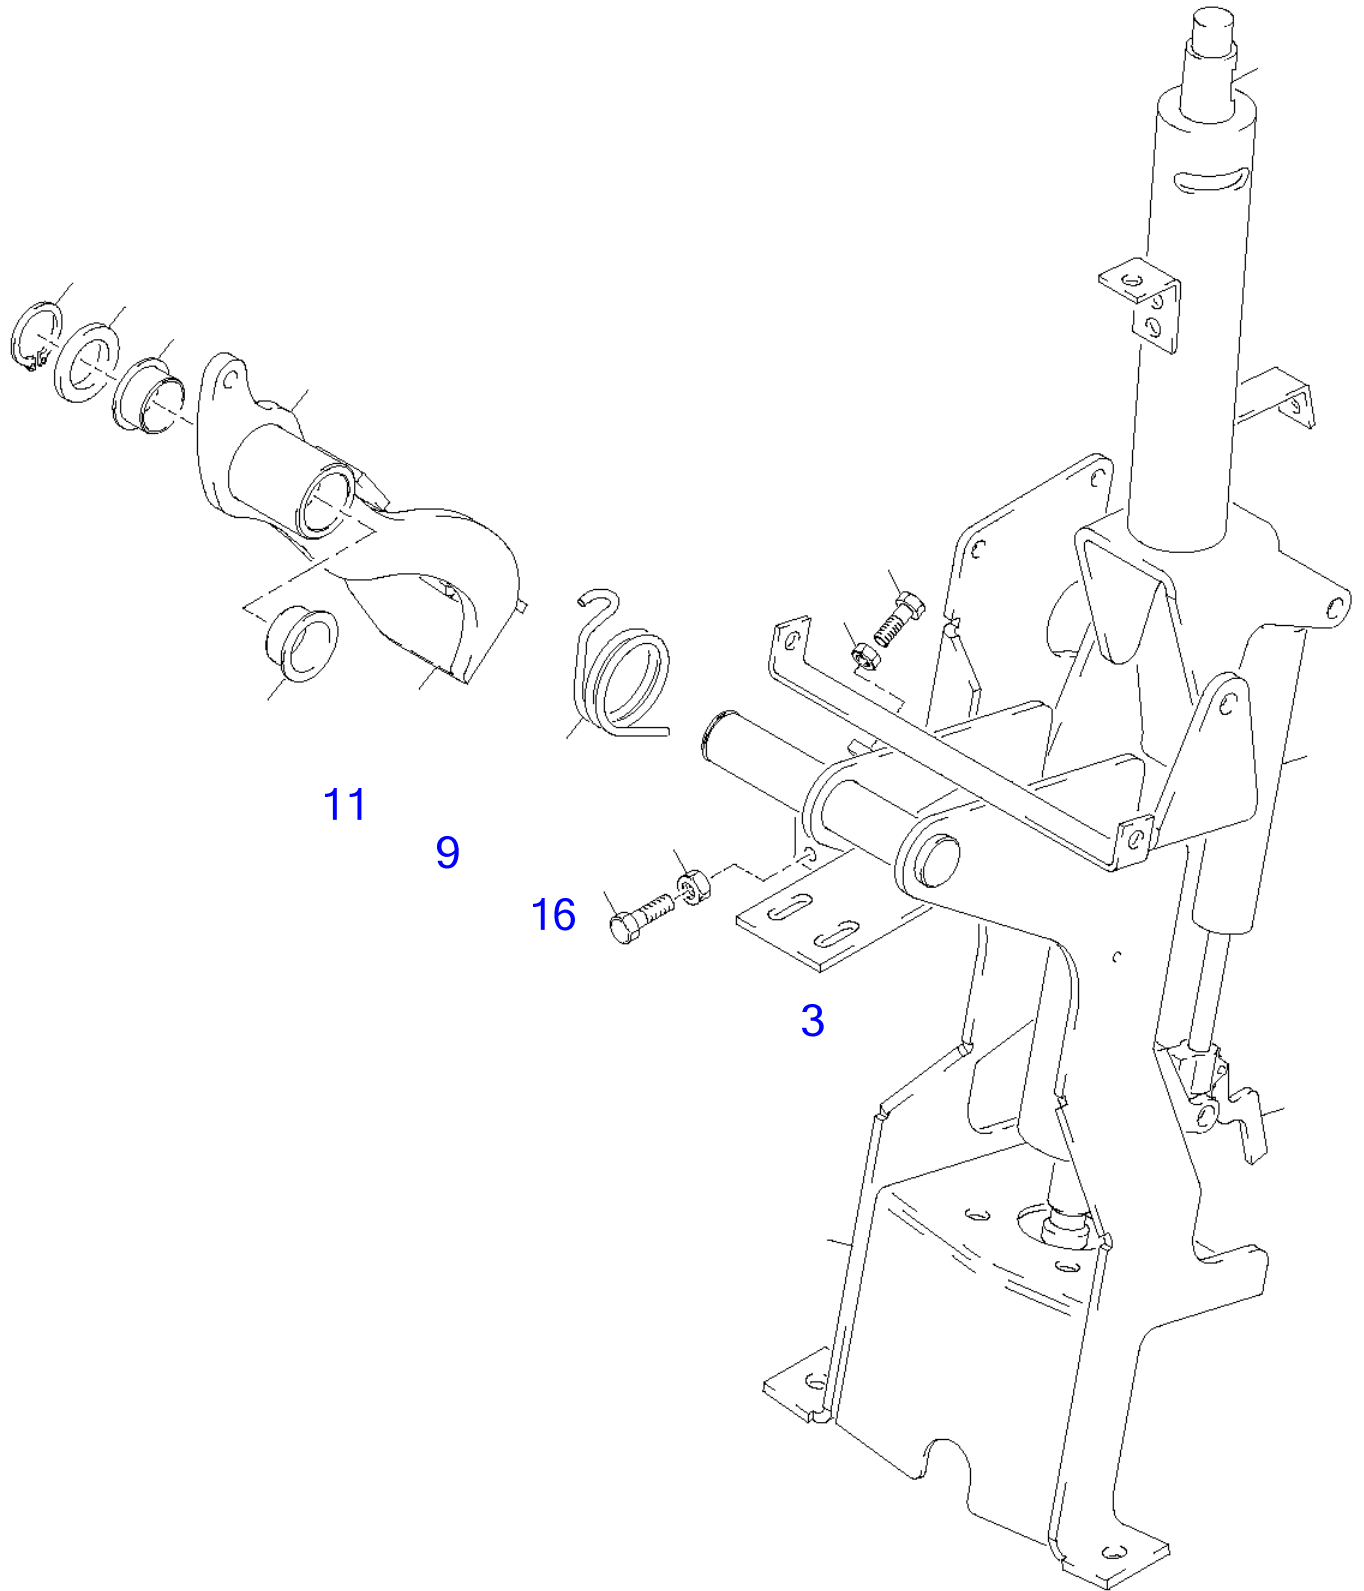

Wiper System

Item	Part number	Description	Q'ty	Chan.	Serial No.	Serv.	Remarks
	8004889	Wiper System	1				
1	3942390	Wiper Motor	1				
	8005916	Wiper Motor	1				
	8005917	Wiper Motor Rods	1				
2	3925833	Wiper Arm	1				
3	3925844	Wiper Blade	1				
4	2449607	Serrated Hex Head Screw	2				
6	2986787	Wiper Motor	1				
7	2982921	Wiper Arm	1				
8	2982932	Wiper Blade	1				
9	3737664	Pipe ZN	1				
10	2440642	Serrated Hex Head Screw	2				
11	2965748	Pipe ZN	1				
12	2986425	Bolt	1				
13	3746392	Double Nozzle	1				
14	3746405	Hose 3750 MM	1				
15	3746405	Hose 2750 MM	1				
16	3932423	Spacer Sleeve	2				
17	1366865	Check Valve	2				
18	3977119	Plate	3				
20	1722787	Serrated Nut	4				
21	8006310	Plain Nozzle	1				
26	3979360	Protecting Cap	2				
27	3979359	Hex Nut	2				
28	3979348	Spacer	2				
29	1722787	Serrated Nut	3				
30	2986389	Ring	2				
31	2986390	Ring	2				
32	2986403	Cover Cap	2				
41	2995299	Container with Pump	1