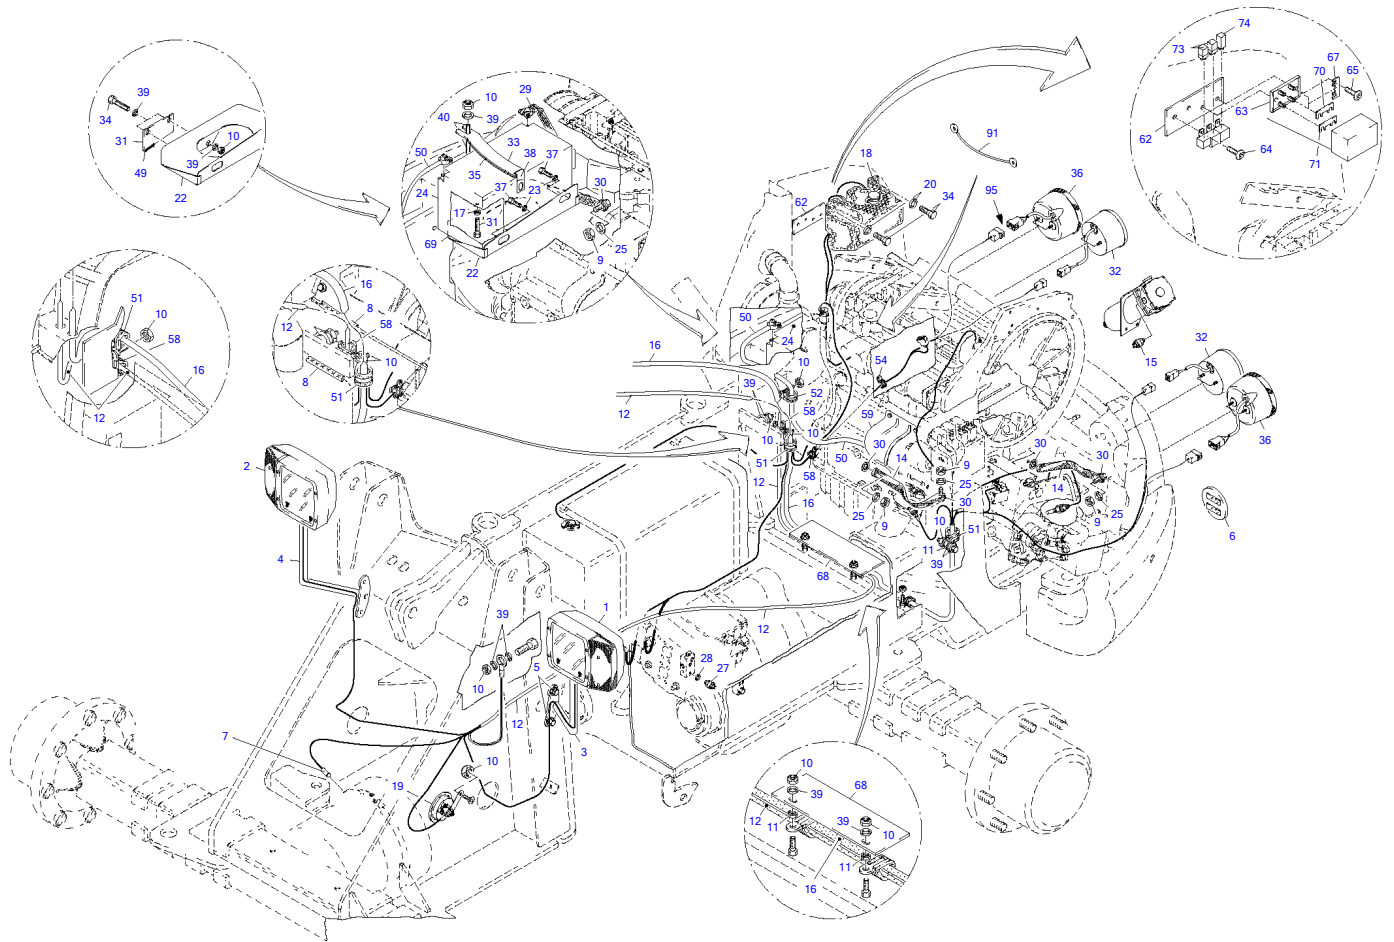

Electrical System

Item	Part number	Description	Qty	Chan.	Serial No.	Serv.	Remarks
	8008690	Electrical System	1				
1	3928789	Left Headlight	1				
	0409672	Light Bulb H3 55W	1				
	0377300	Light Bulb T4W 4W	1				
	3981604	Light Bulb H7 55W	1				
	0388450	Light Bulb P21W 21W	1				
2	3928790	Right Headlight	1				
	0409672	Light Bulb H3 55W	1				
	0377300	Light Bulb T4W 4W	1				
	3981604	Light Bulb H7 55W	1				
	0388450	Light Bulb P21W 21W	1				
3	3929600	Left Holder	1				
4	3929611	Right Holder	1				
5	2916794	Self-Locking Screw	4				
6	3931579	Rear Reflector	2				
7	3929724	RPM Sensor	1				
	3981922	Gasket	1				
8	0935113	Profile Rubber 130 MM	2				
9	0327297	Hex Nut A3C	4				
10	0399760	Hex Nut A3C	13				
11	0893167	Hex Nut A3C	1				
12	8009235	Cable Set Front	1				
14	8004629	Ground Strap	2				
15	3927346	Pushbutton Switch	1				
16	8017124	Engine Cable Set	1				
18	2995299	Container with 2 Pumps	1				
	2995813	Pump	1				
	2995824	Lid	1				
	2995835	Grommet	2				
19	4666308	Horn 12V	1				
20	1356341	Washer A3C	2				
22	8008606	Battery Retainer	1				
24	4615852	Battery	1				
25	2481243	Serrated Washer A3C	5				
27	3963555	Brake Light Switch	1				
28	0321779	Usit Ring U	1				
29	8005421	Ground Strap	1				
30	0492935	Lock Washer	5				
31	8019173	Plate ZN	1				
32	3927197	Rear Light	2				
	0388450	Light Bulb P21W 21W	1				
33	8008286	Holder	1				
34	0893236	Hex Head Screw A3C	4				
35	0909304	Profile Rubber 170 MM	1				
36	8012422	Rear Reflector Compl	2				
	388450	Light Bulb P21W 21W	2				
	0313279	Light Bulb R10W 10W	1				
37	2449607	Serrated Hex Head Screw	2				
38	8008258	Holder	1				
39	2481254	Serrated Washer A3C	13				
40	8019286	Threaded Rod A3C	1				
47	2992014	Serrated Washer A3C	8				
49	0935113	Profile Rubber 110 MM	1				
50	8009414	Positive Cable Compl	1				
51	2443587	Clip Norma	2				
52	1009352	Clip Norma	2				
54	2443576	Clip Norma	3				
55	4651710	Clip Norma	1				
58	1782789	Clip Norma	2				
59	0417069	Starter Protection Cap	1				
60	1703104	Clip Norma	2				
62	8011517	Plate	1				
63	8009049	Fuse Holder	1				
64	3934378	Oval Head Screw A3R	2				
65	3937360	Screw	2				
67	8009052	Bridge	1				
68	3931488	Plate	1				
69	2457425	Plate	1