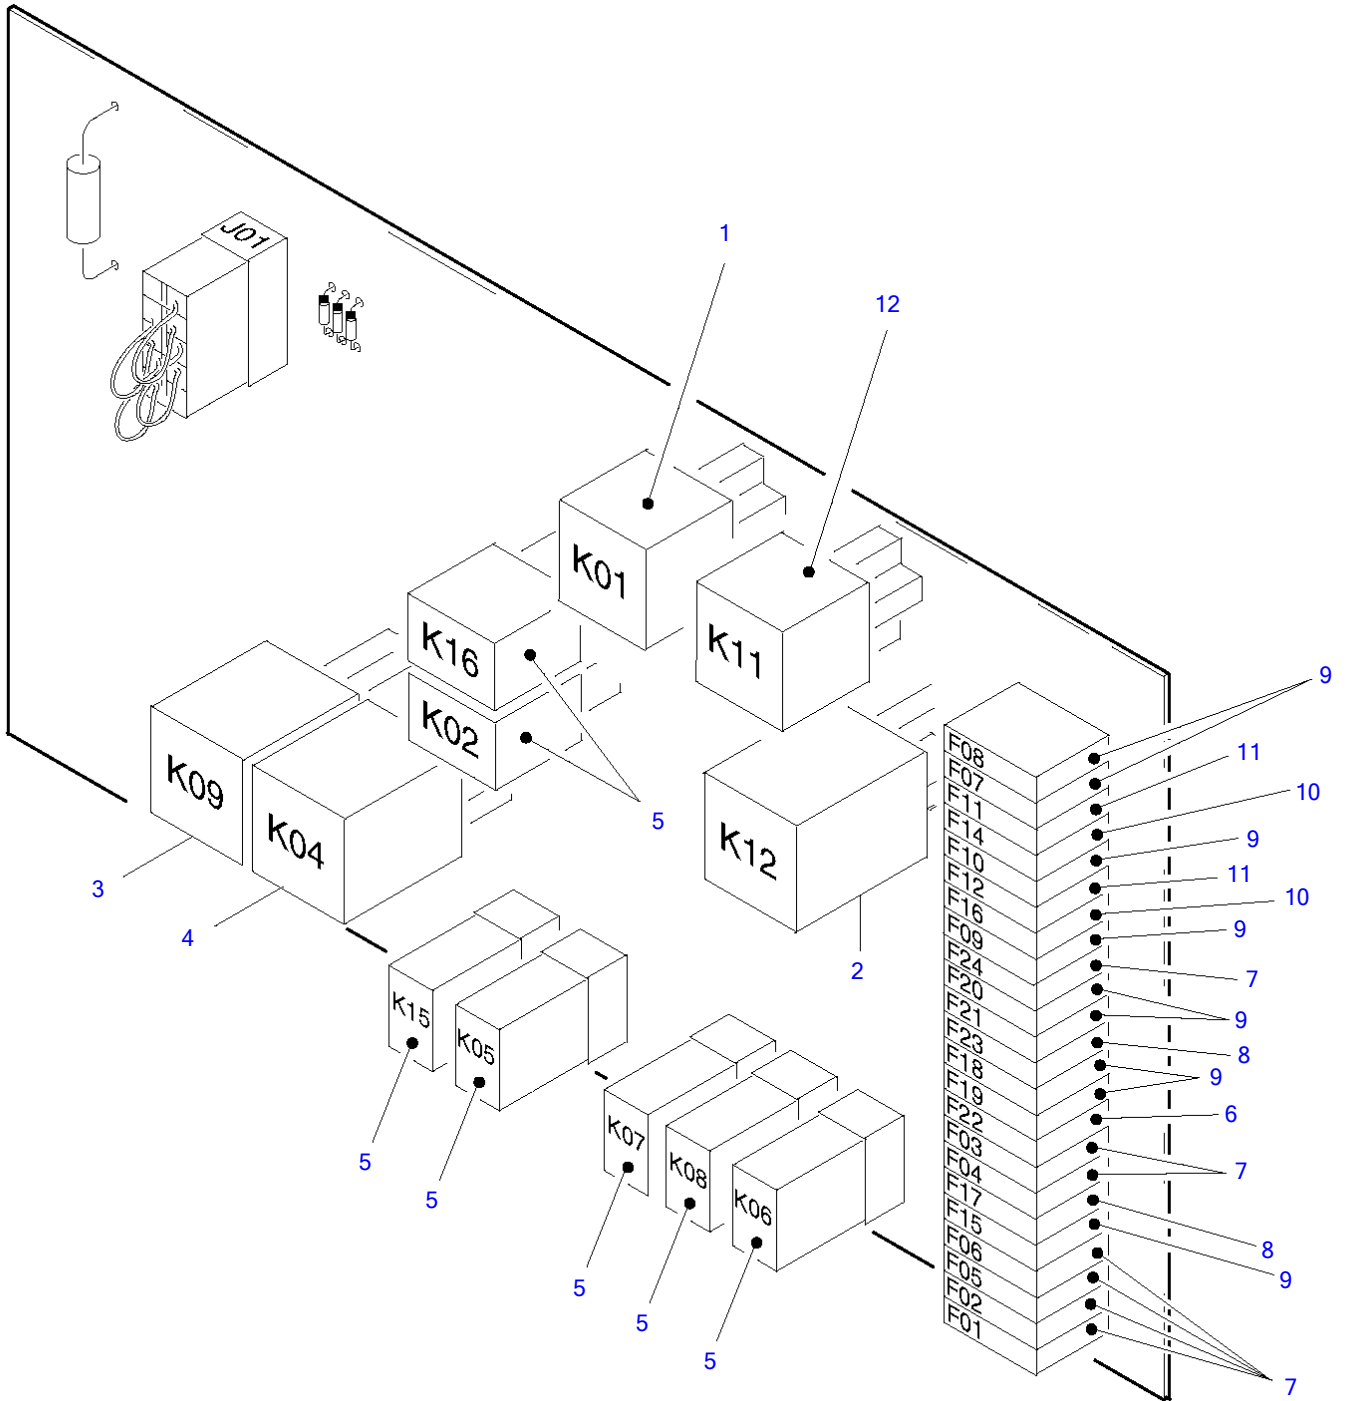

Printed Circuit Board

Item	Part number	Description	Q'ty	Chan.	Serial No.	Serv.	Remarks
	8008597	Printed Circuit Board	1				
1	8009370	Relay	1				
2	8005320	Time Control Unit	1				
3	3935277	Signal Transmitter	1				
4	8008996	Special Relay 12V 10/15A	1				
5	1724325	Relay	7				
6	1719237	Fuse 5.0 A	1				
7	1719248	Fuse 7.5 A	7				
8	1719259	Fuse 10.0 A	2				
9	1719260	Fuse 15.0 A	9				
10	1719464	Fuse 25.0 A	2				
11	3933117	Fuse 30.0 A	2				
12	8009368	Relay 12V 20/30 A	1