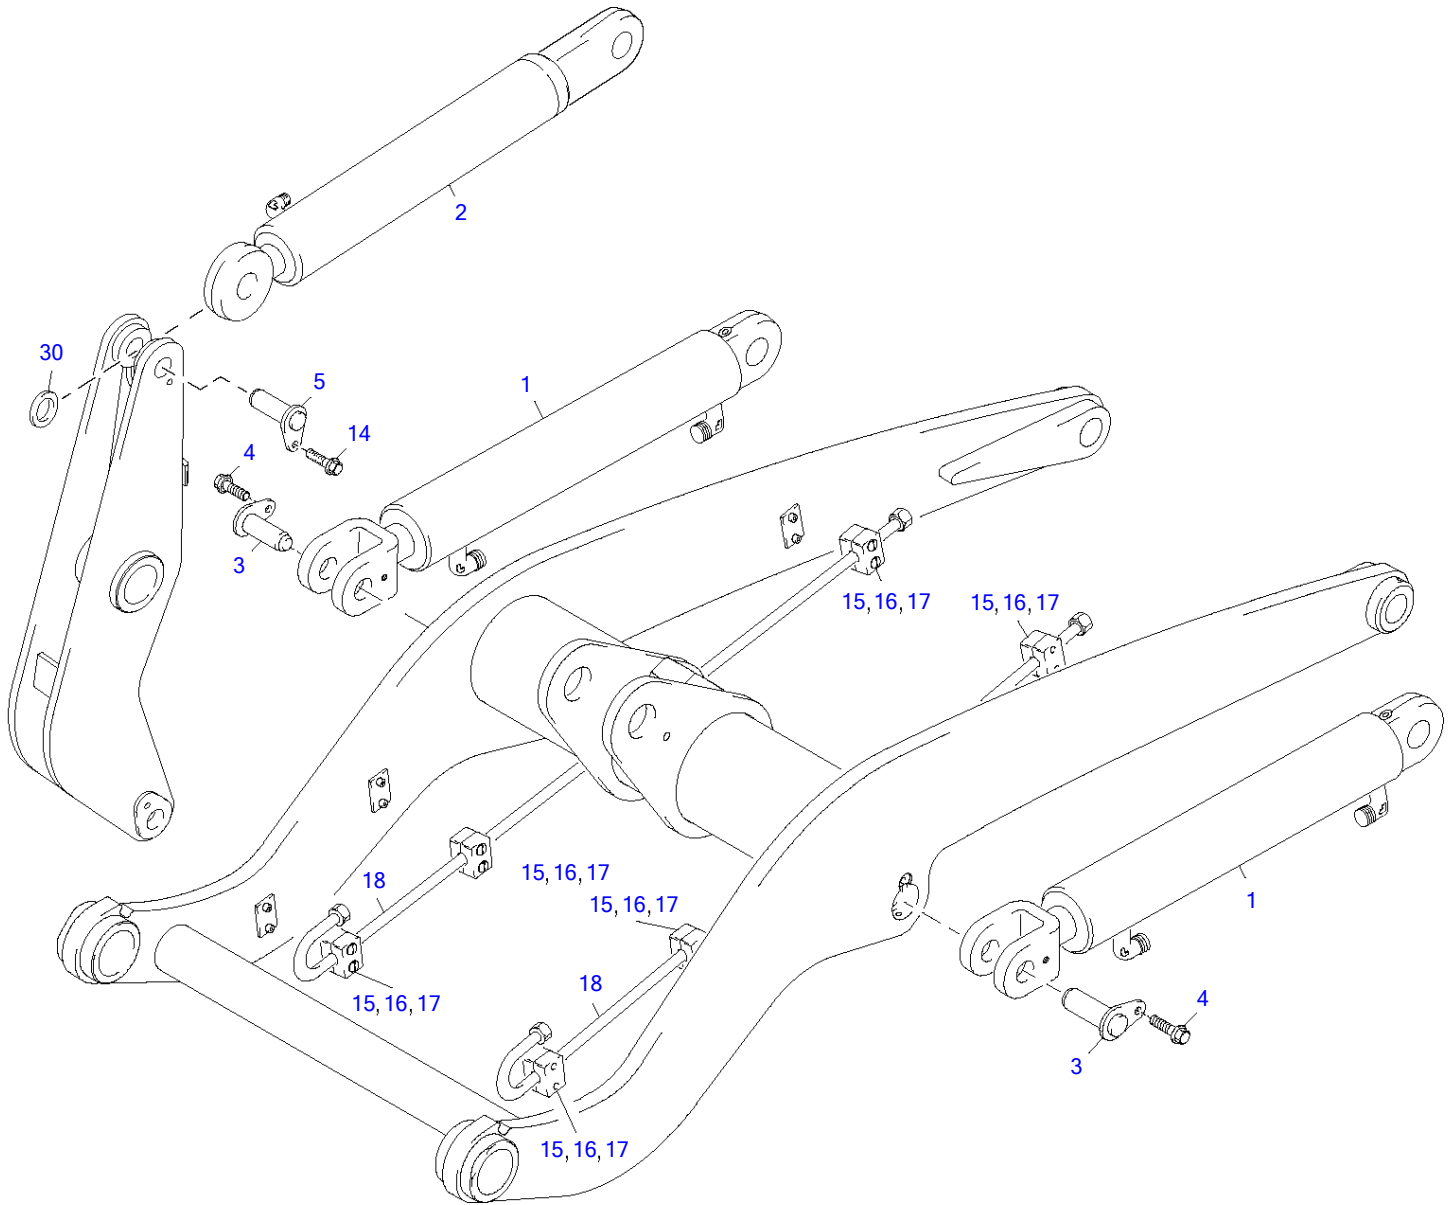

Hydraulic Lift System

Item	Part number	Description	Q'ty	Chan.	Serial No.	Serv.	Remarks
	8018585	Hydraulic Lift System	1				
	8016715	Hydraulic Lift Arm	1				
1	8018295	Lifting Cylinder	2				
2	8018297	Working Cylinder	1				
3	3741159	Pin Compl	2				
4	1783337	Serrated Hex Head Screw	2				
5	2911255	Pin Compl	1				
14	1782905	Serrated Hex Head Screw	1				
15	0877203	2-Piece Clip Body	6				
16	1302325	Washer	12				
17	1780969	Oval Head Screw	12				
18	8017655	Conduit	2				
30	8004668	Disk 1.0 MM	1				
	8004669	Disk 1.2 MM	1				
	8004670	Disk 1.5 MM	1				
	8004671	Disk 2.0 MM	1