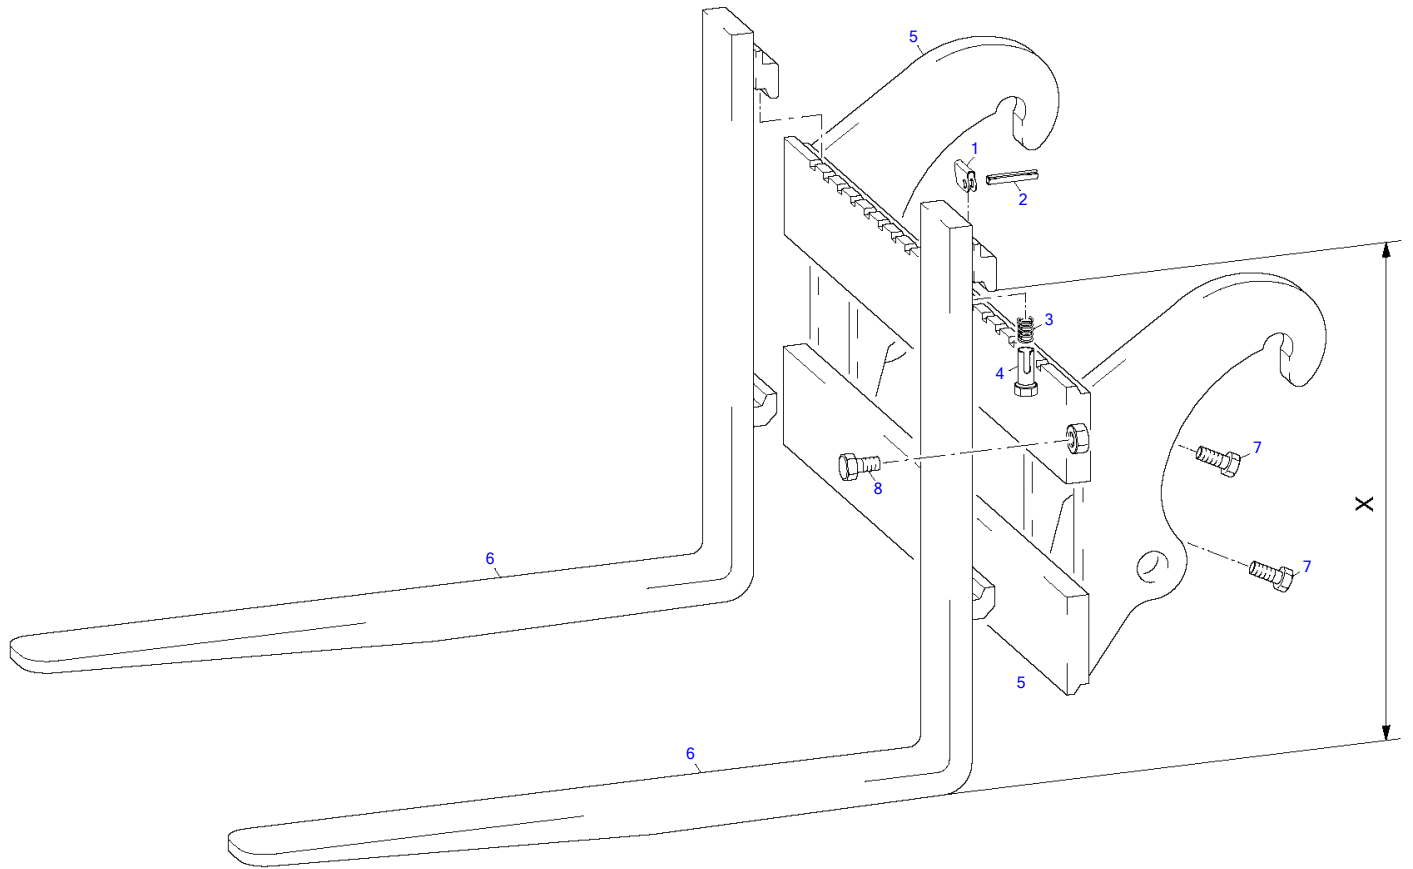

Hydraulic Quick Release Eq

Item	Part number	Description	Q'ty	Chan.	Serial No.	Serv.	Remarks
	8007008	Hydraulic Quick Release Compl	1				
1	8006719	Hydraulic Quick Release	1				
	8004487	Locking Cylinder	1				
2	8006885	Lever Compl	1				
3	3746847	Bolt	1				
4	3981751	Hex Head Cap Screw	2				
5	0327297	Hex Nut A3C	2				
10	2909079	Washer 1.0 MM	1				
	2909091	Washer 1.2 MM	1				
	2909104	Washer 1.5 MM	1				
	2909080	Washer 2.0 MM	1				
12	8006971	Locking Pin	2				
13	8003068	Bush	2				
14	0871014	Hex Head Screw	2				
15	1007349	Hex Nut A3C	2				
17	8006970	Plate	1				
18	8002885	Plate	1				
19	8003224	Gasket	2				
20	2909137	Washer	2				
21	8002033	Ring	4				
22	2909137	Washer 1.0 MM	1				
	2909126	Washer 1.2 MM	1				
	2909115	Washer 1.5 MM	1				
	2900434	Washer 2.0 MM	1				
26	0324590	Grease Nipple	3				
27	8006774	Split Bush	1				
28	1673458	Ring	2				
29	2985537	Threaded Pin	1				
30	0809472	Ring	2				
31	0306689	Split Bush	2				
32	8003050	Bush	2				
33	2961437	Circlip	2				
34	8016623	Hydraulic System	1				
40	8007233	Lip Seal	2				
41	1666675	Screw Plug A3C	2				
42	8008026	Dowel Pin	2				
43	8008021	Dowel Pin	2				
44	3976674	Circlip Tone 400	2				
45	8007197	Guide Ring	2				
46	8006428	Seal Kit	1				
48	8007195	Piston Rod Compl	2				
49	8007209	Nozzle	2				
50	1629965	Screw Plug A3C	2				
51	8008020	Dowel Pin	2