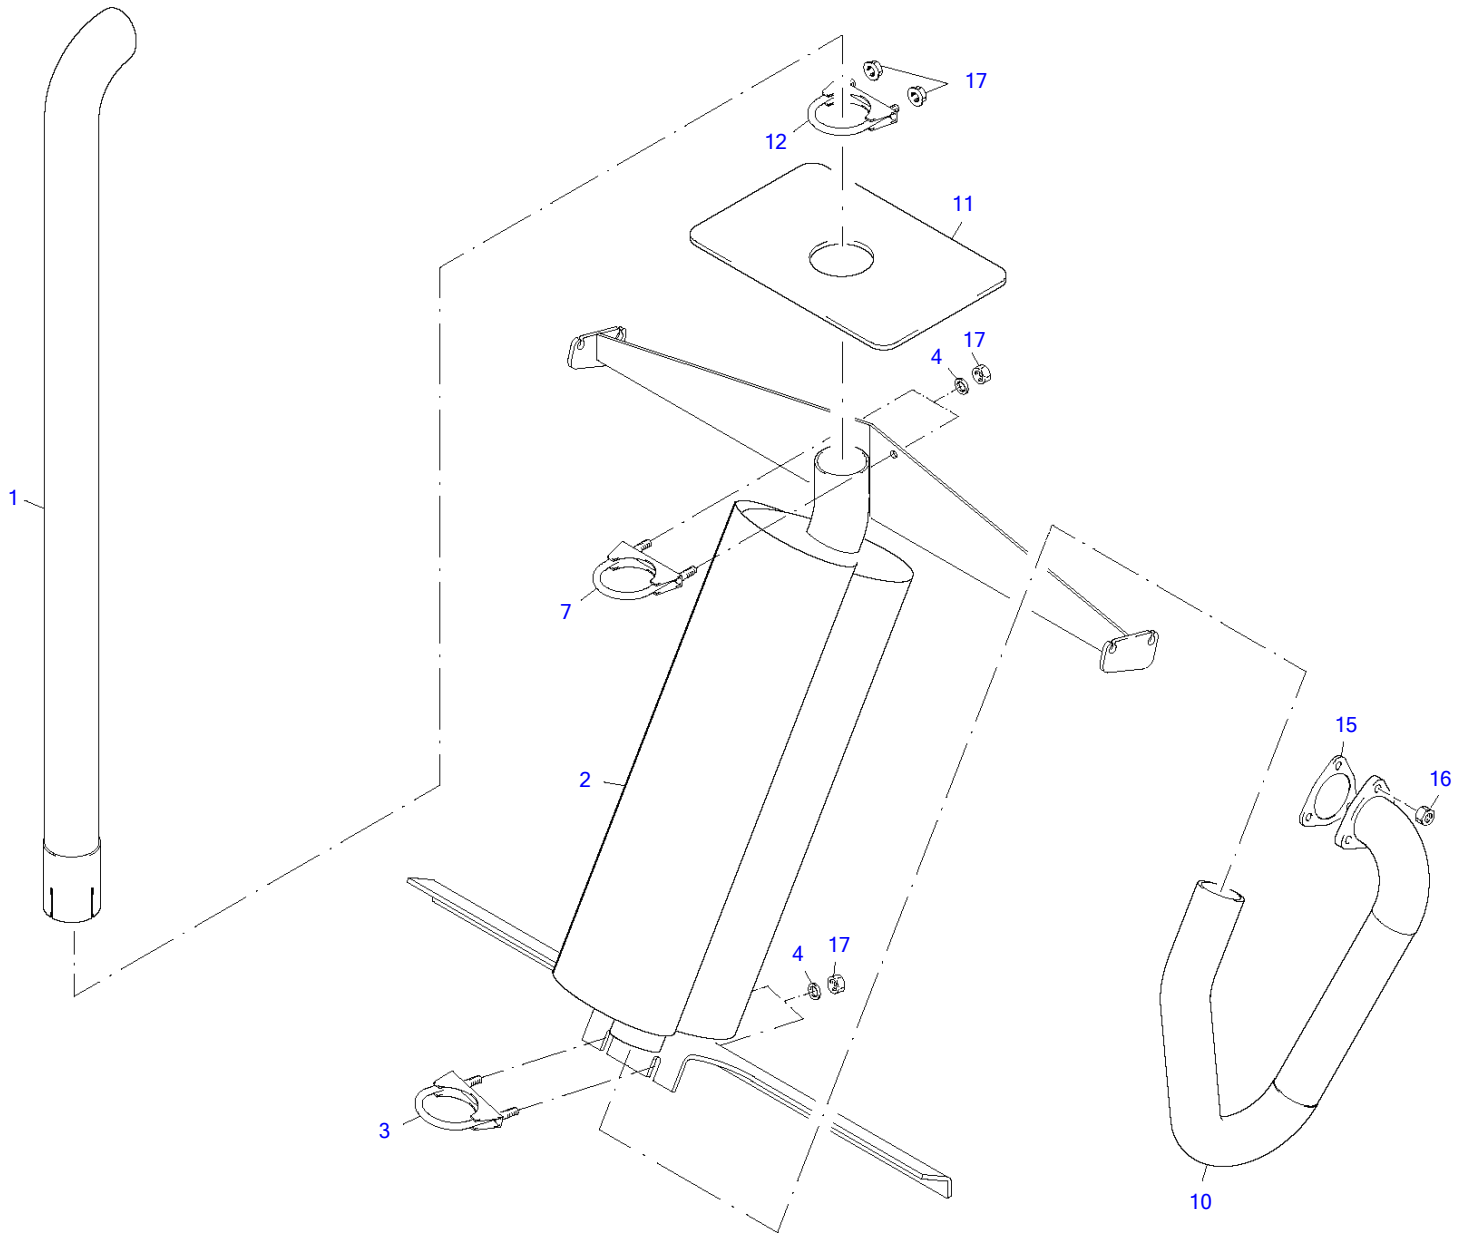

Exhaust System						
Item	Part number	Description	Q'ty	Chan.	Serial No.	Serv. Remarks
	8008274	Exhaust System	1			
1	2967182	Pipe	1			
2	8008418	Sound Absorber	1			
3	2981851	Bracket Clip	1			
4	2481254	Serrated Washer A3C	4			
7	3768343	Bracket Clip	1			
	1686997	Bracket Clip	1			
10	3928110	Exhaust Pipe	1			
11	8015250	Insulation Board	1			
12	3768343	Bracket Clip	1			
15	3604153	Gasket	1			
16	0409081	Hex Nut	3			
17	1722787	Serrated Nut	6