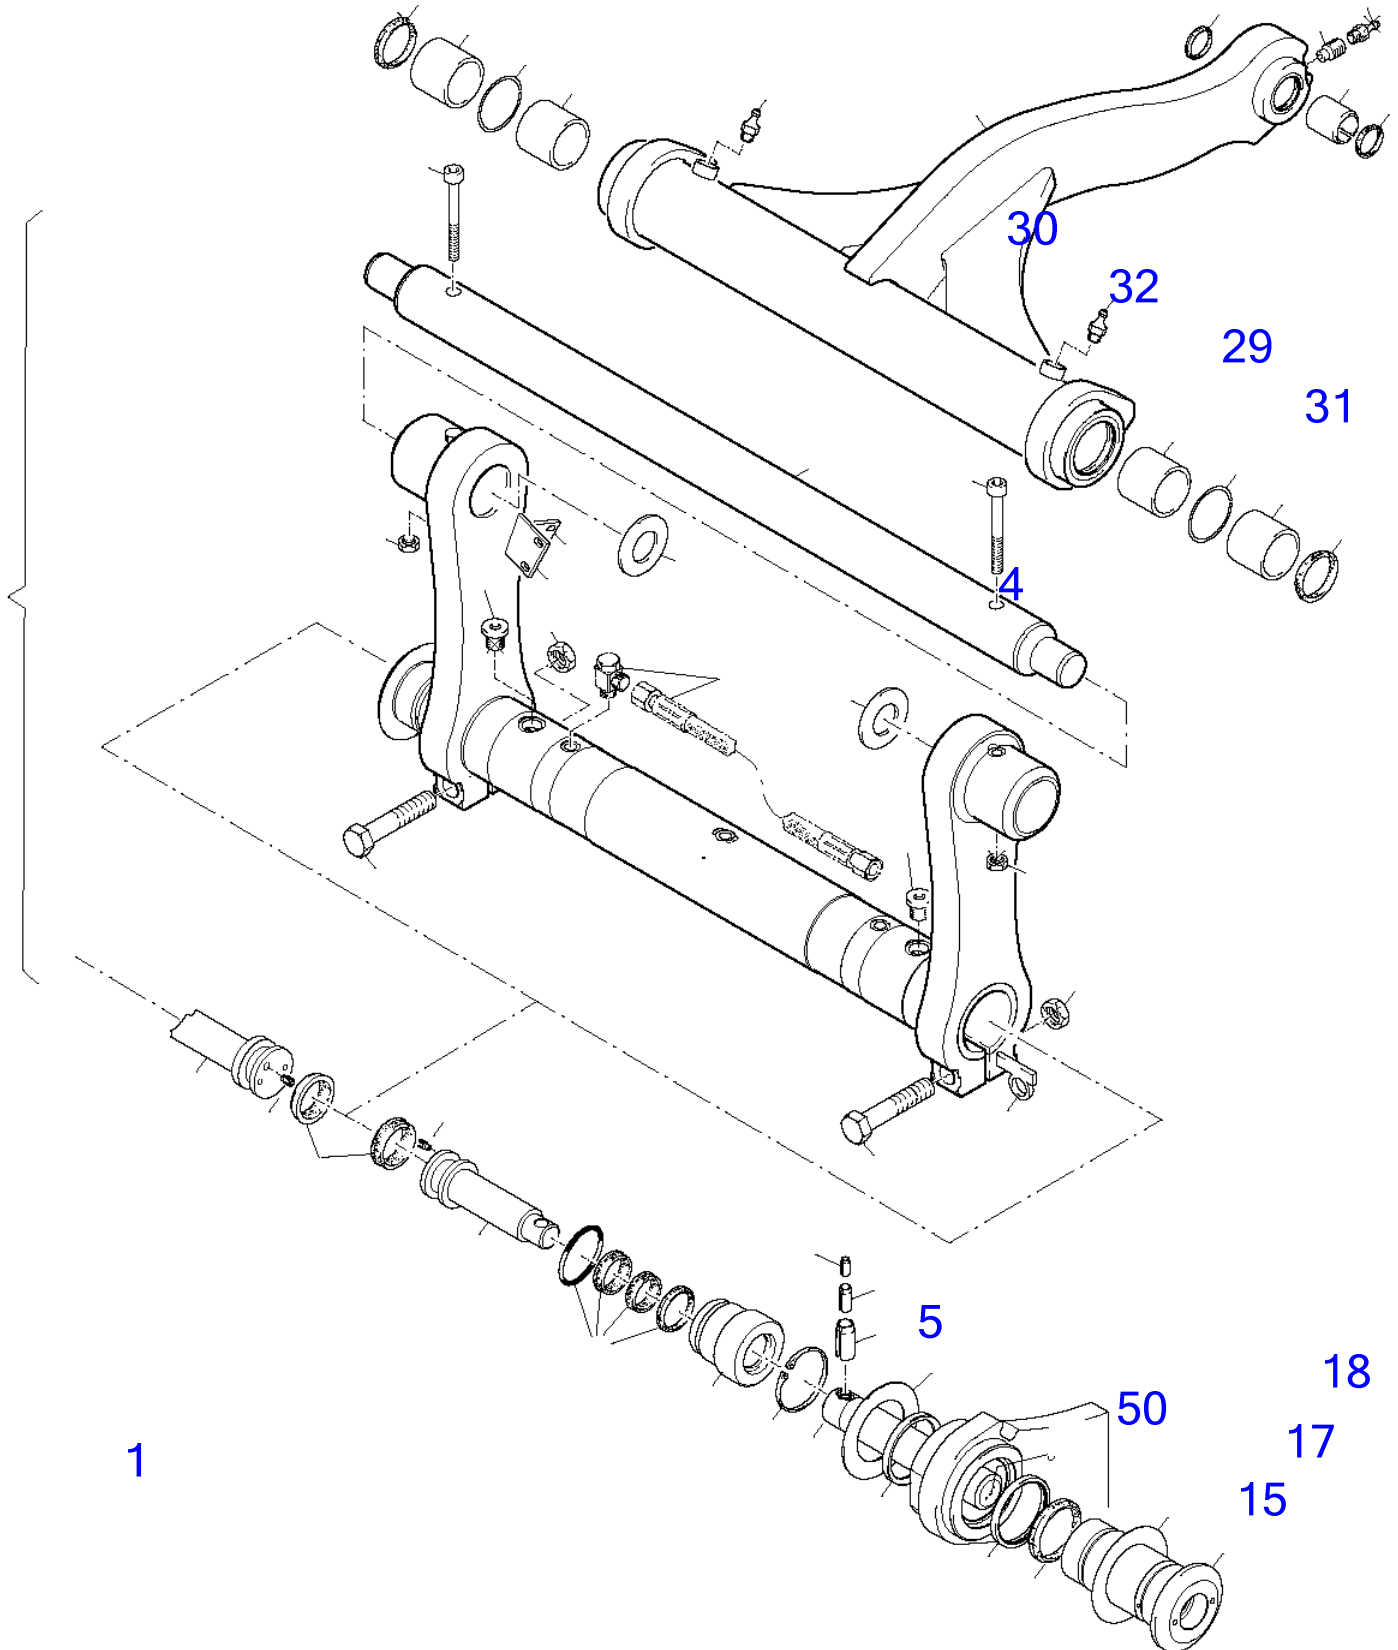

Steering Column Compl

Item	Part number	Description	Q'ty	Chan.	Serial No.	Serv.	Remarks
	3930421	Steering Column Compl	1				
1	3928494	Concole	1				
3	3931637	Brake Pedal Compl	1				
4	0845841	Retaining Spring	1				
7	0893236	Hex Head Screw A3C	2				
8	0893167	Hex Nut A3C	2				
9	0899276	Washer A3C	1				
11	1398443	Circlip Tone 400	1				
16	3976436	Bush	2				
20	3937144	Pneumatic Spring	1				
21	3937155	Release	1				
22	0847172	Woodruff Key	1				
23	3976447	Pedal Coating	1