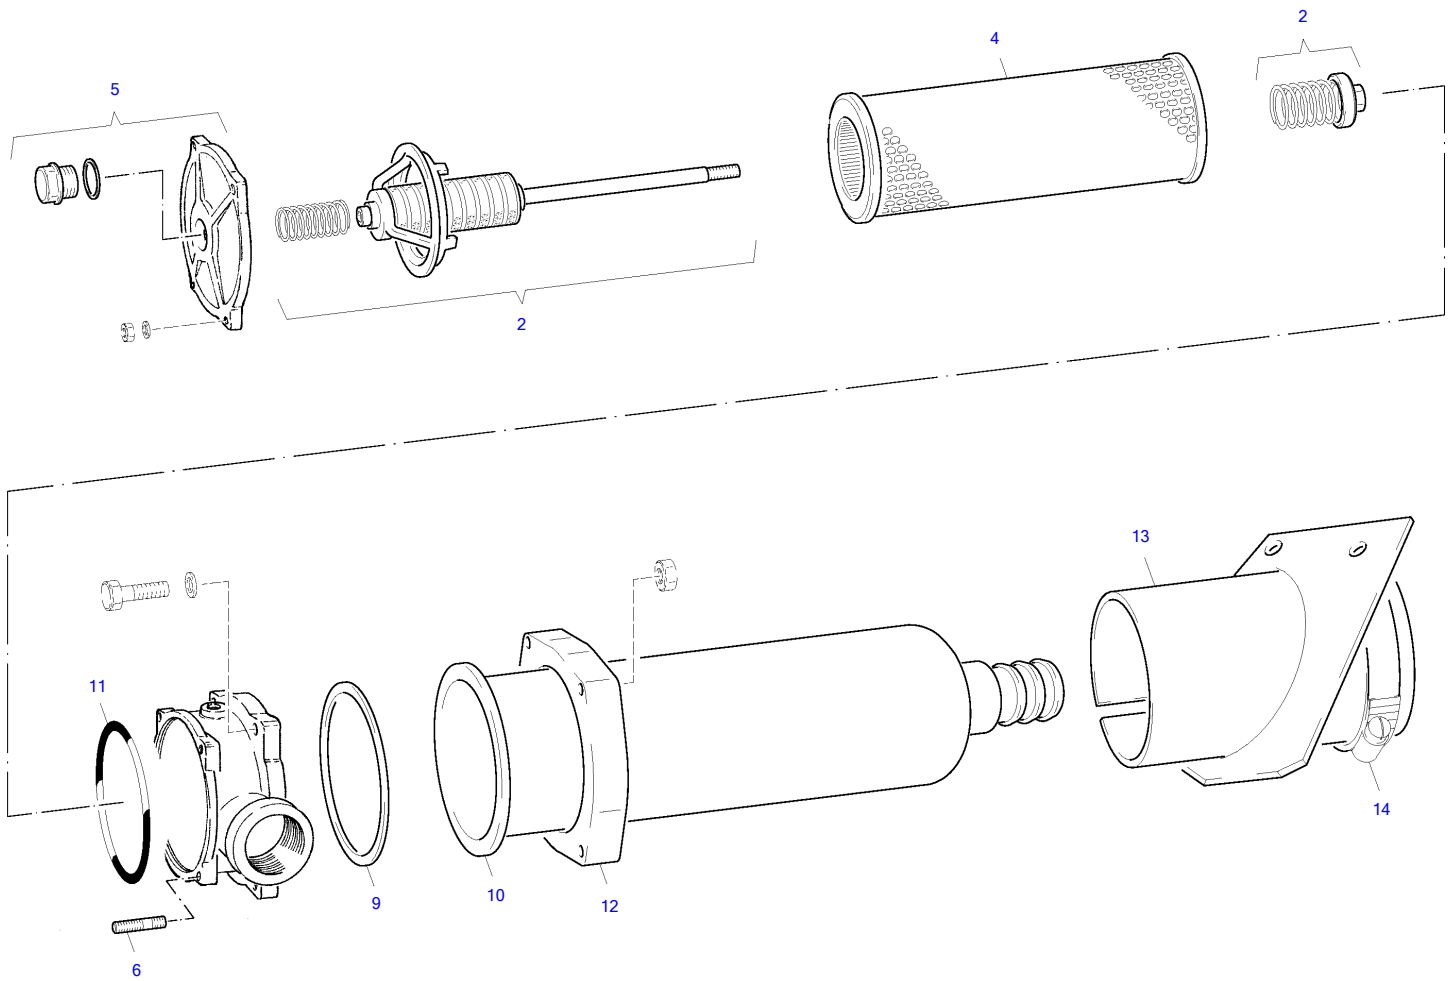

TW80 Book No. 8020870 08.08 S/N E107240
Return Filter

Item	Part number	Description	Return Filter			Remarks
			Q'ty	Chan.	Serial No.	
	8009636	Return Filter	1			
	8008817	Return Filter	1			
2	8011824	Holder	1			
4	8012138	Conversion Kit	1			
5	8011965	Lid Compl	1			
6	2674713	Stud A3C	4			
9	1084820	Gasket	1			
10	8011826	Bottom Part Housing	1			
11	2918263	O-Ring	1			
12	8008932	Counter Flange	1			
13	8011519	Jacket Sheet	1			
14	1056893	Clip Norma	1