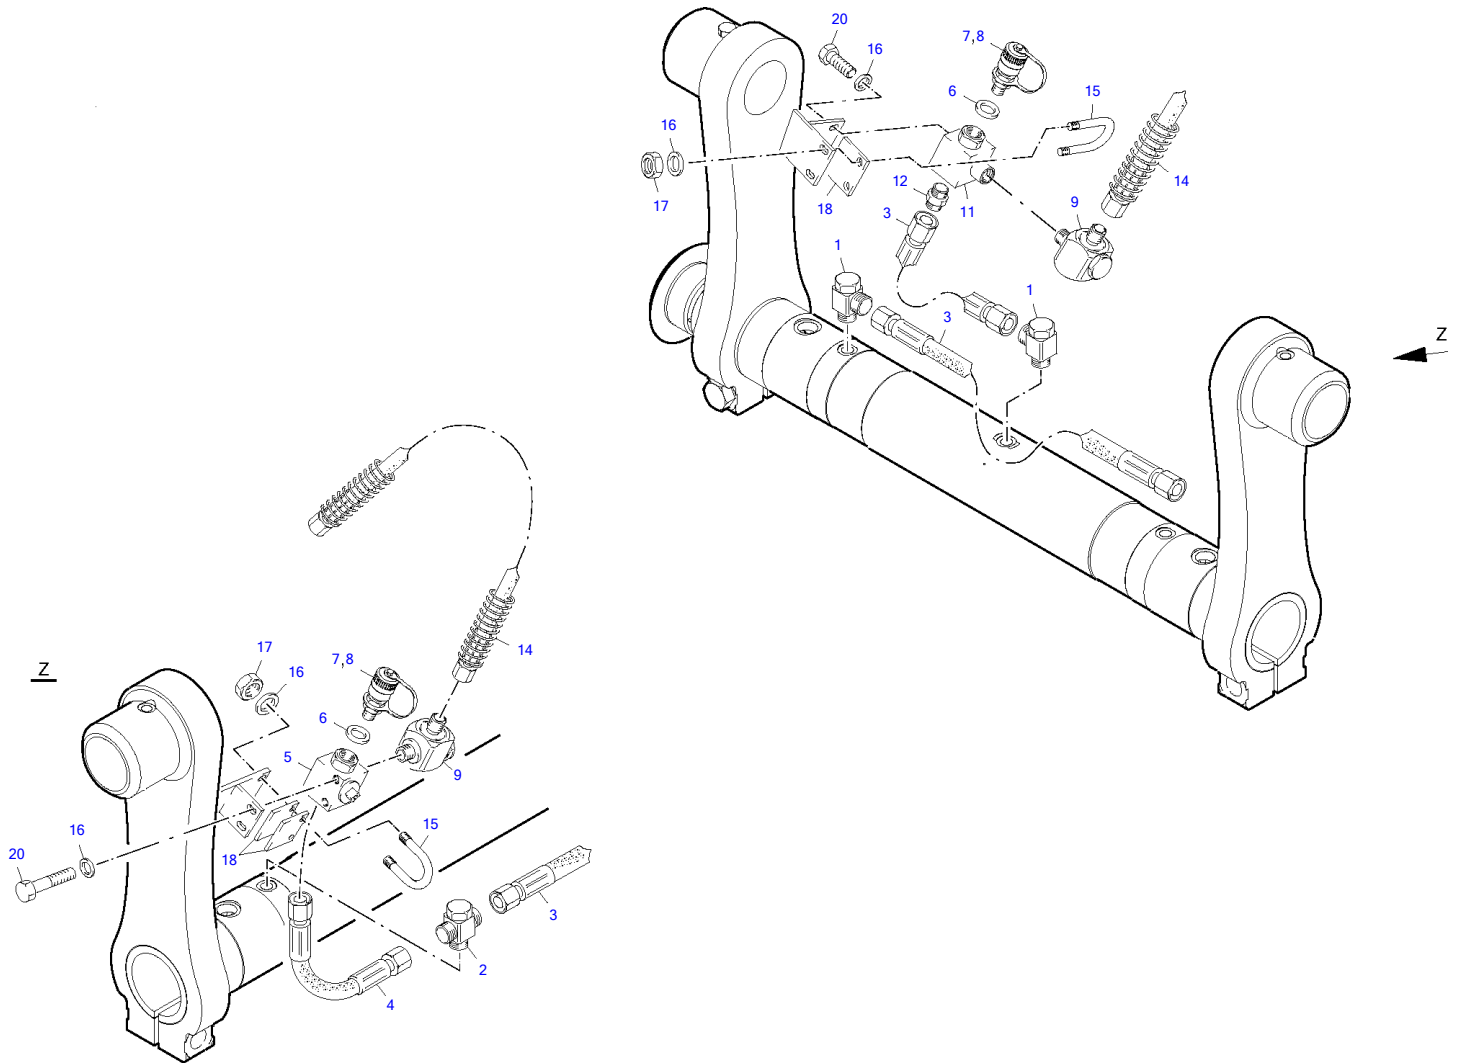

Hydraulic Quick Release

Item	Part number	Description	Q'ty	Chan.	Serial No.	Serv.	Remarks
	8016623	Hydraulic Quick Release	1				
1	2456822	Coupling A3C	2				
2	2456844	Coupling A3C	1				
3	8003356	HP-Hose	2				
4	8003357	HP-Hose	1				
5	2970905	Shut Off Cock	1				
7	2605709	Screw Plug A3C	2				
9	8013001	Slew Coupling	2				
11	2971746	Square Steel Bar	1				
12	2908501	Coupling A3C	1				
14	8008375	HP-Hose 13 X 825	2				
15	8002703	Clamp Strap	2				
16	2992014	Ripp Washer A3C	8				
17	0487336	Nut A3C	4				
18	8010355	Plate	3				
20	1307115	Hex Head Screw A3C	4				
	8007008	Hyd Quick Release EQ	1