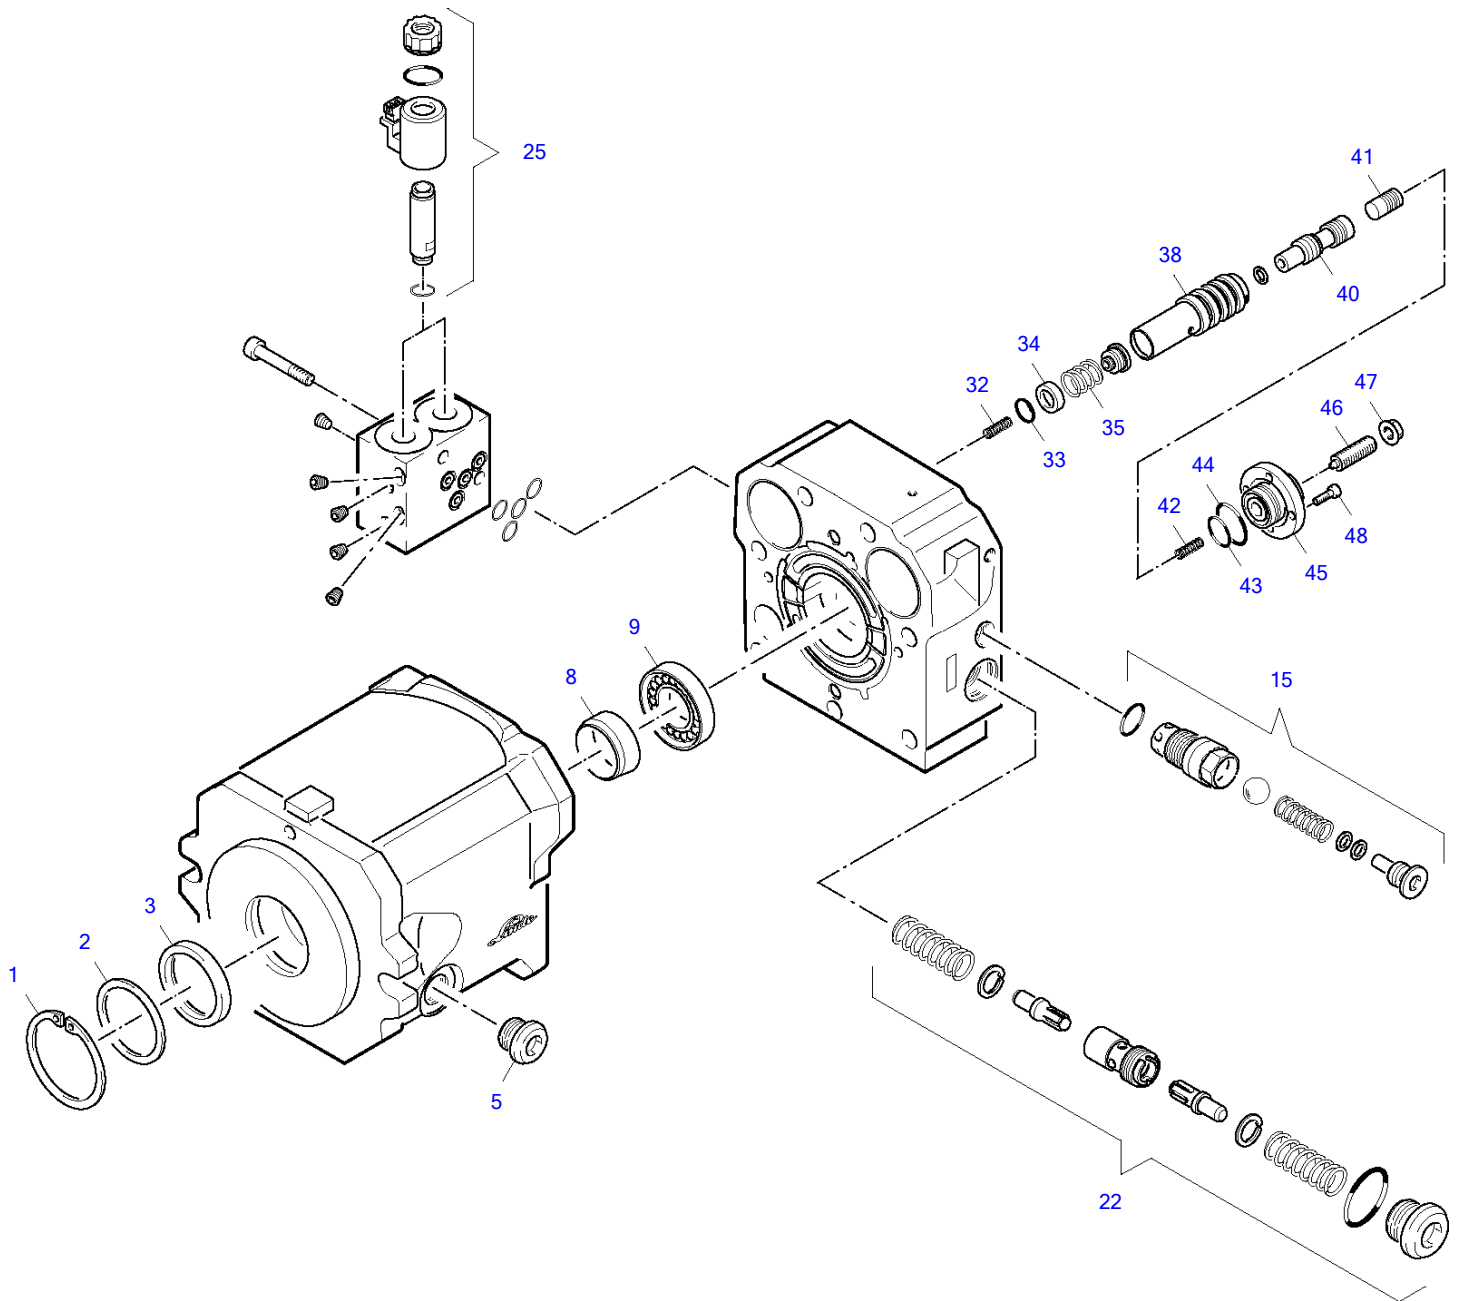

OilMotor 12V						
Item	Part number	Description	Q'ty	Chan.	Serial No.	Serv. Remarks
	8016962	Oilmotor 12V	1			
1	1309377	Circlip Tone 400	1			
2	8019431	Shim	1			
3	8019433	Oil Seal	1			
5	1631389	Screw Plug A3C	1			
8	4607749	Race Ball	1			
9	4607750	Conical Bearing	1			
15	3963975	Pressure Control Valve	1			
22	1722856	Switch-over Valve	1			
25	8017692	Control Magnet	2			
32	3987428	Pressure Spring	1			
33	3987439	Circlip	1			
34	3987440	Spring Plate	1			
35	3987451	Pressure Spring	1			
38	3987473	Bush	1			
40	3987484	Pilot	1			
41	3987495	Piston	1			
42	3987508	Pressure Spring	1			
43	1617472	O-Ring	1			
44	3971942	O-Ring	1			
45	3988098	Lid	1			
46	3987519	Threaded Pin	1			
47	1619612	Nut	1			
48	2658031	Hex Head Cap Screw	4			
	8019436	Seal Kit Compl	1