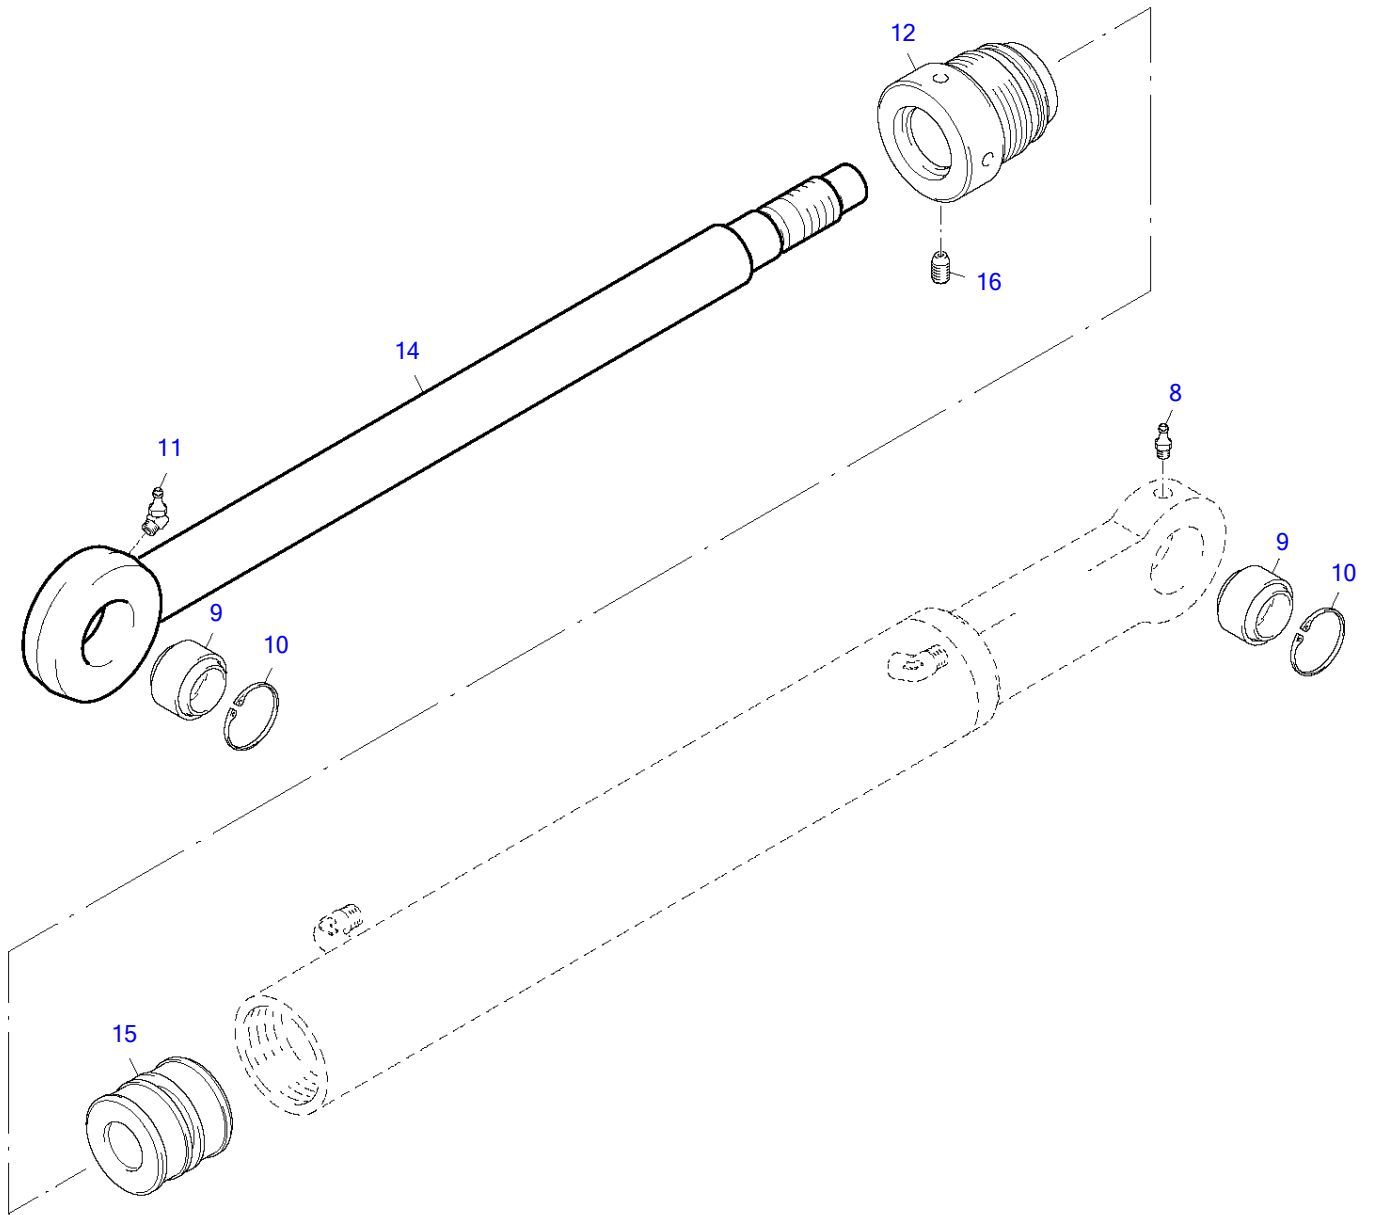

Servo Control Bracket

Item	Part number	Description	Q'ty	Chan.	Serial No.	Serv.	Remarks
	8007923	Servo Control Bracket	1				
3	8007487	Hinge Part	2				
4	1749733	Bush	8				
5	0879192	Bolt	6				
6	0498748	Locking Washer	6				
7	3764849	Control Lever Compl	1				
8	3762450	Pneumatic Spring	1				
9	0863138	Washer A3C	2				
10	3764872	Spacer Pipe	1				
11	8007496	Spacer Pipe	1				
12	3764930	Spacer Pipe	1				
13	0466364	Round Buffer	1				
14	0487314	Oval Head Screw	1				
15	0487336	Hex Nut A3C	1				
16	3960676	Handle	1				
17	3768069	Lever	1				
18	3987699	Release	1				
19	0498522	Hex Nut A3C	1				
20	0885849	Disk Spring	4				

Item	Part number	Description	Valve Compl				Remarks
			Q'ty	Chan.	Serial No.	Serv.	
	8011331	Valve Compl	1				
1	3981864	Lock	1				
2	8011332	Servo Control Handle	1				
4	3971486	Valve Insert 408A	2				
5	3971475	Valve Insert 408B	4				
6	3971533	Sliding Insert	6				
7	8003291	Actuation	1				
9	3971408	Pressure Spring	2				
10	3971419	Pressure Spring	4				
12	2917886	Screw Connection A3C	8				
14	3981875	Boot	1				
19	3971555	Shim	20				
21	8004038	Pin A3C	4				
22	8004039	Locking Washer	8				
23	8011883	Connection	1				

Brake Throttle Valve

Item	Part number	Description	Q'ty	Chan.	Serial No.	Serv.	Remarks
	8005560	Brake Throttle Valve	1				
1	1694986	Screw Plug A3C	1				
2	0893043	Washer A3C	1				
3	3960041	Pressure Spring	1				
4	0442888	Threaded Pin A3C	2				
5	0357908	Screw Plug A3C	1				
6	0314123	Circlip	1				
7	3960052	Shim	1				
	8011963	Seal Kit Compl	1				