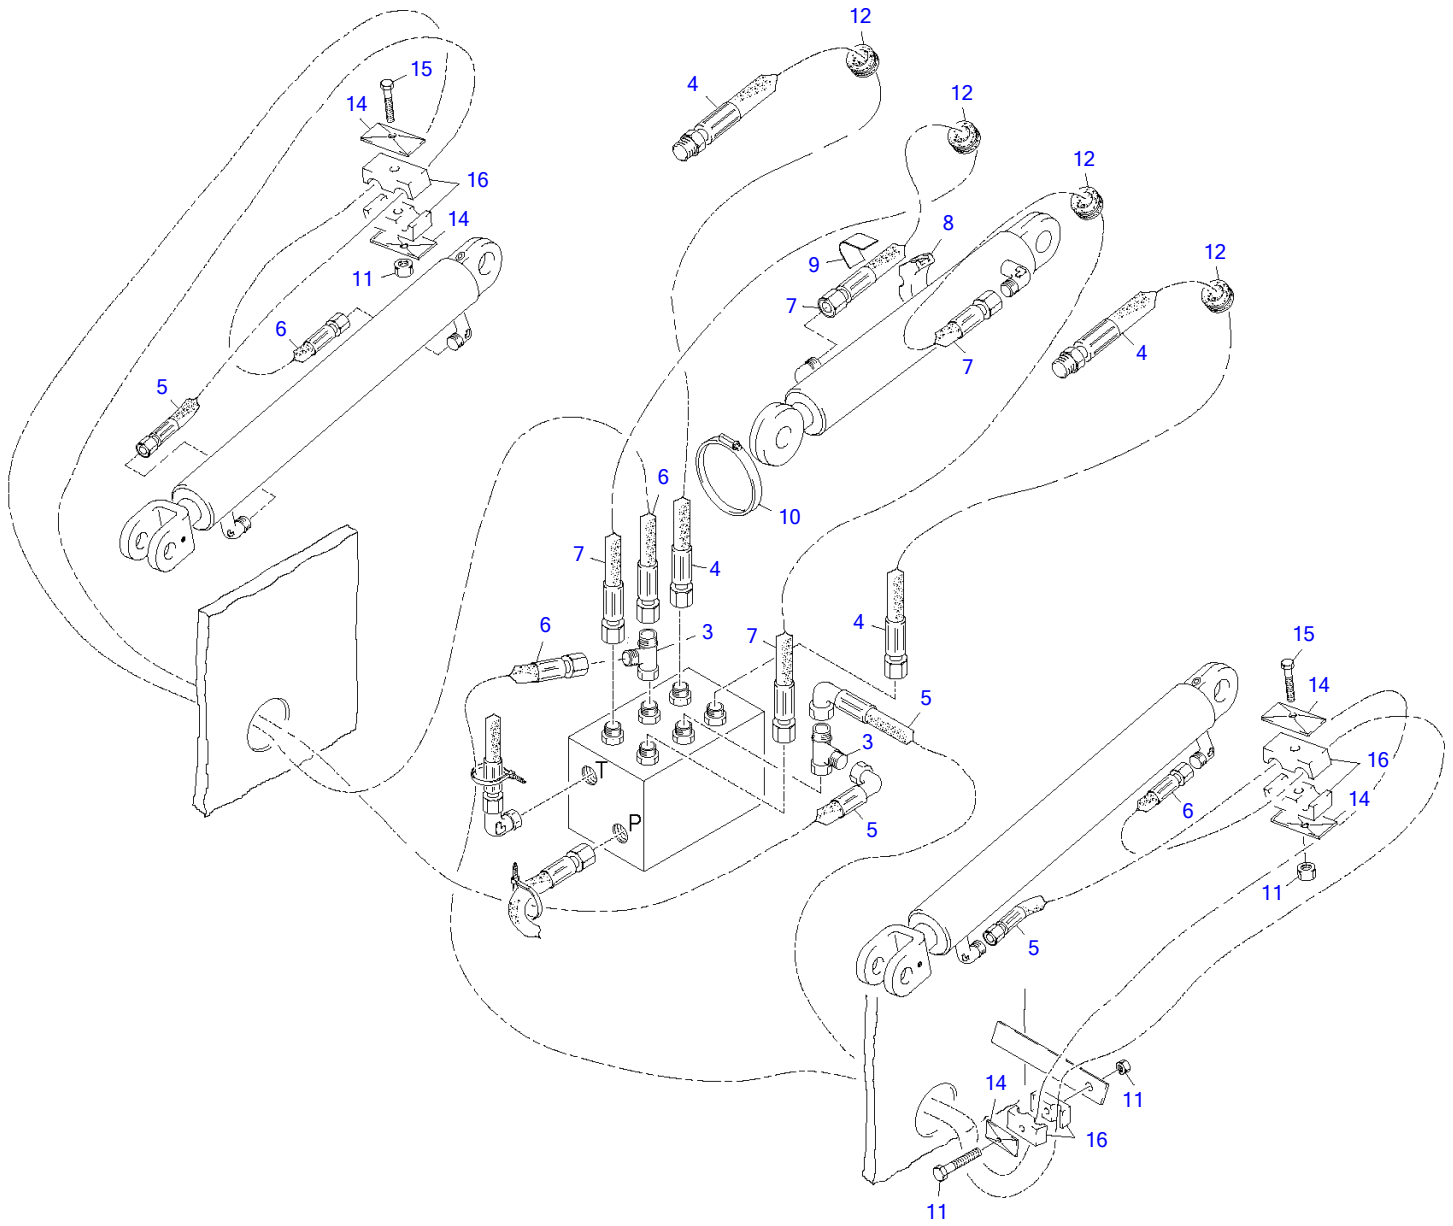

Working Hydraulics

Item	Part number	Description	Q'ty	Chan.	Serial No.	Serv.	Remarks
	8007006	Working Hydraulics					
3	3761379	Coupling A3C	2				
4	8008471	HP-Hose 13 X 1600	2				
5	3762541	HP-Hose 10 X 1750	2				
6	2912052	HP-Hose 10 X 1550	2				
7	3947679	HP-Hose 13 X 1600	2				
8	3924730	Clip	1				
9	8004184	Clamp Strap	1				
10	1373604	Clip	1				
11	0399760	Hex Nut A3C	4				
12	3763484	Rubber Socket	4				
14	0874960	Cover Plate	6				
15	1336869	Hex Head Screw A3C	4				
	2912085	2-Piece Clip Body	4