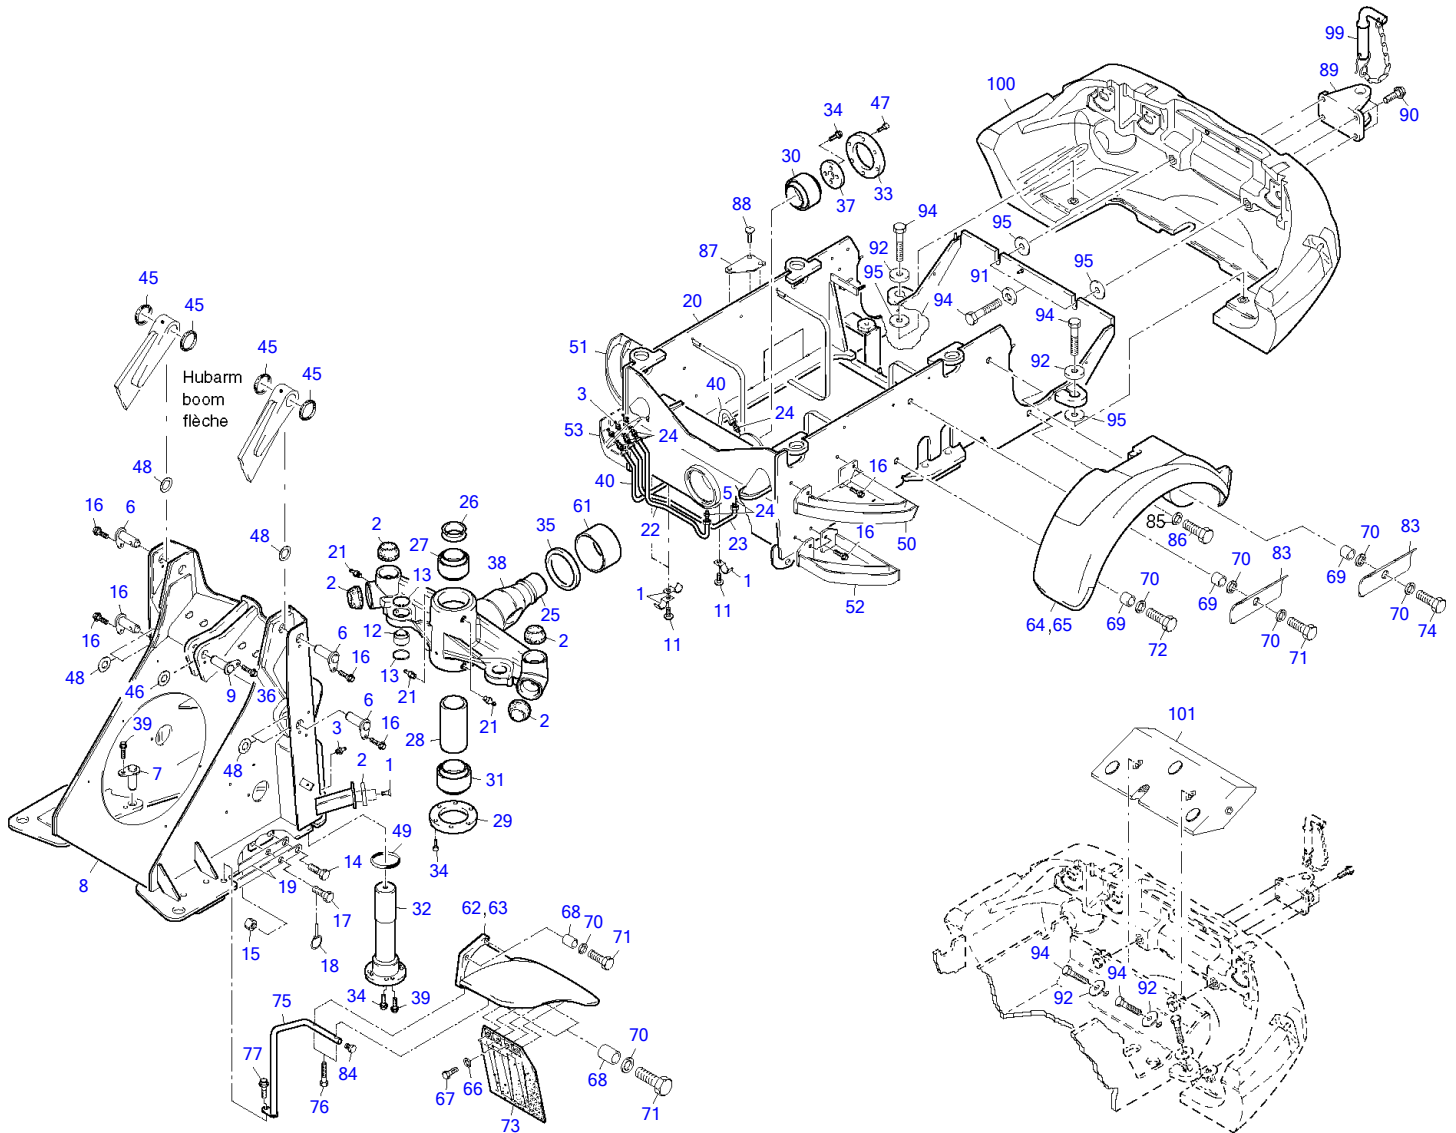

Base

Item	Part number	Description	Base Qty	Chan.	Serial No.	Serv.	Remarks
	8006801	Base	1				
1	1025249	Clamp	4				
2	3928869	Stop Buffer	4				
3	0324590	Grease Nipple	1				
6	3740921	Pin Compl	4				
7	3945177	Pin Compl	2				
8	8019914	Frame Front	1				
9	3933720	Pin Compl	1				
11	1039369	Oval Head Screw	3				
12	0447032	Spherical Bearing	2				
13	0318069	Circlip Tone 400	4				
14	1308876	Hex Head Screw A3C	1				
15	0327322	Nut A3C	1				
16	1783337	Serrated Hex Head Screw	12				
17	1014053	Special Screw	1				
18	1011163	Split Pin	1				
19	8004060	Safety Rod	2				
20	8019917	Frame Rear	1				
21	0300569	Grease Nipple	6				
22	3927960	Conduit	1				
23	3927971	Conduit	1				
24	2658564	Screw Connection A3C	6				
25	8006549	Artic Pend Joint	1				
26	0884177	V-Ring	1				
27	2919399	Spherical Bearing	1				
28	2452566	Spacer	1				
29	2452577	Disk	2				
30	2908614	Spherical Bearing	1				
31	2478168	Spherical Bearing	1				
32	3931068	Pin	1				
33	1009716	Disk	1				
34	0884166	Self-Locking Bolt	18				
35	1009705	Distance Ring	1				
36	1782905	Serrated Hex Head Screw	1				
37	1009727	Disk	1				
38	8006800	Artic Pend Joint Comp	1				
39	3762610	Self-Locking Bolt	8				
40	3954065	Conduit	1				
45	8002032	Wiper Seal	4				
46	8004668	Disk 1.0 MM	1				
	8004669	Disk 1.2 MM	1				
	8004670	Disk 1.5 MM	1				
	8004671	Disk 2.0 MM	1				
47	0336185	Self-Locking Bolt	6				
48	8003214	Disk 1.0 MM	1				
	8003215	Disk 1.2 MM	1				
	8003216	Disk 1.5 MM	1				
	8003217	Disk 2.0 MM	1				
49	2916363	O-Ring	1				
50	8005065	Left Climb Bracket	1				
51	8005067	Right Climb Bracket	1				
52	3953893	Left Climb Bracket	1				
53	3953906	Right Climb Bracket	1				
61	2444293	Bush	1				
62	3927620	Left Front Fender	1				
63	3927631	Right Front Fender	1				
64	3927642	Left Rear Fender	1				
65	3927653	Right Rear Fender	1				
66	0447985	Washer A3C	8				
67	8016036	Hex Head Screw A3C	8				
68	3930772	Spacer	8				
69	3930783	Spacer	8				
70	1620160	Washer A3C	8				
71	3930943	Hex Head Screw A3C	10				
72	3930954	Hex Head Screw A3C	2				
73	3955317	Mud Flap Ripp	2				
74	8009218	Hex Head Screw A3C	2				
75	3934298	Holder	2