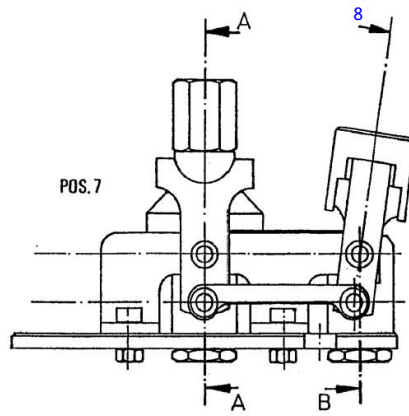

Item	Part number	Description	Valve Compl				Remarks
			Q'ty	Chan.	Serial No.	Serv.	
	8011331	Valve Compl	1				
1	3981864	Lock	1				
2	8011332	Servo Control Handle	1				
4	3971486	Valve Insert 408A	2				
5	3971475	Valve Insert 408B	4				
6	3971533	Sliding Insert	6				
7	8003291	Actuation	1				
9	3971408	Pressure Spring	2				
10	3971419	Pressure Spring	4				
12	2917886	Screw Connection A3C	8				
14	3981875	Boot	1				
19	3971555	Shim	20				
21	8004038	Pin A3C	4				
22	8004039	Locking Washer	8				
23	8011883	Connection	1