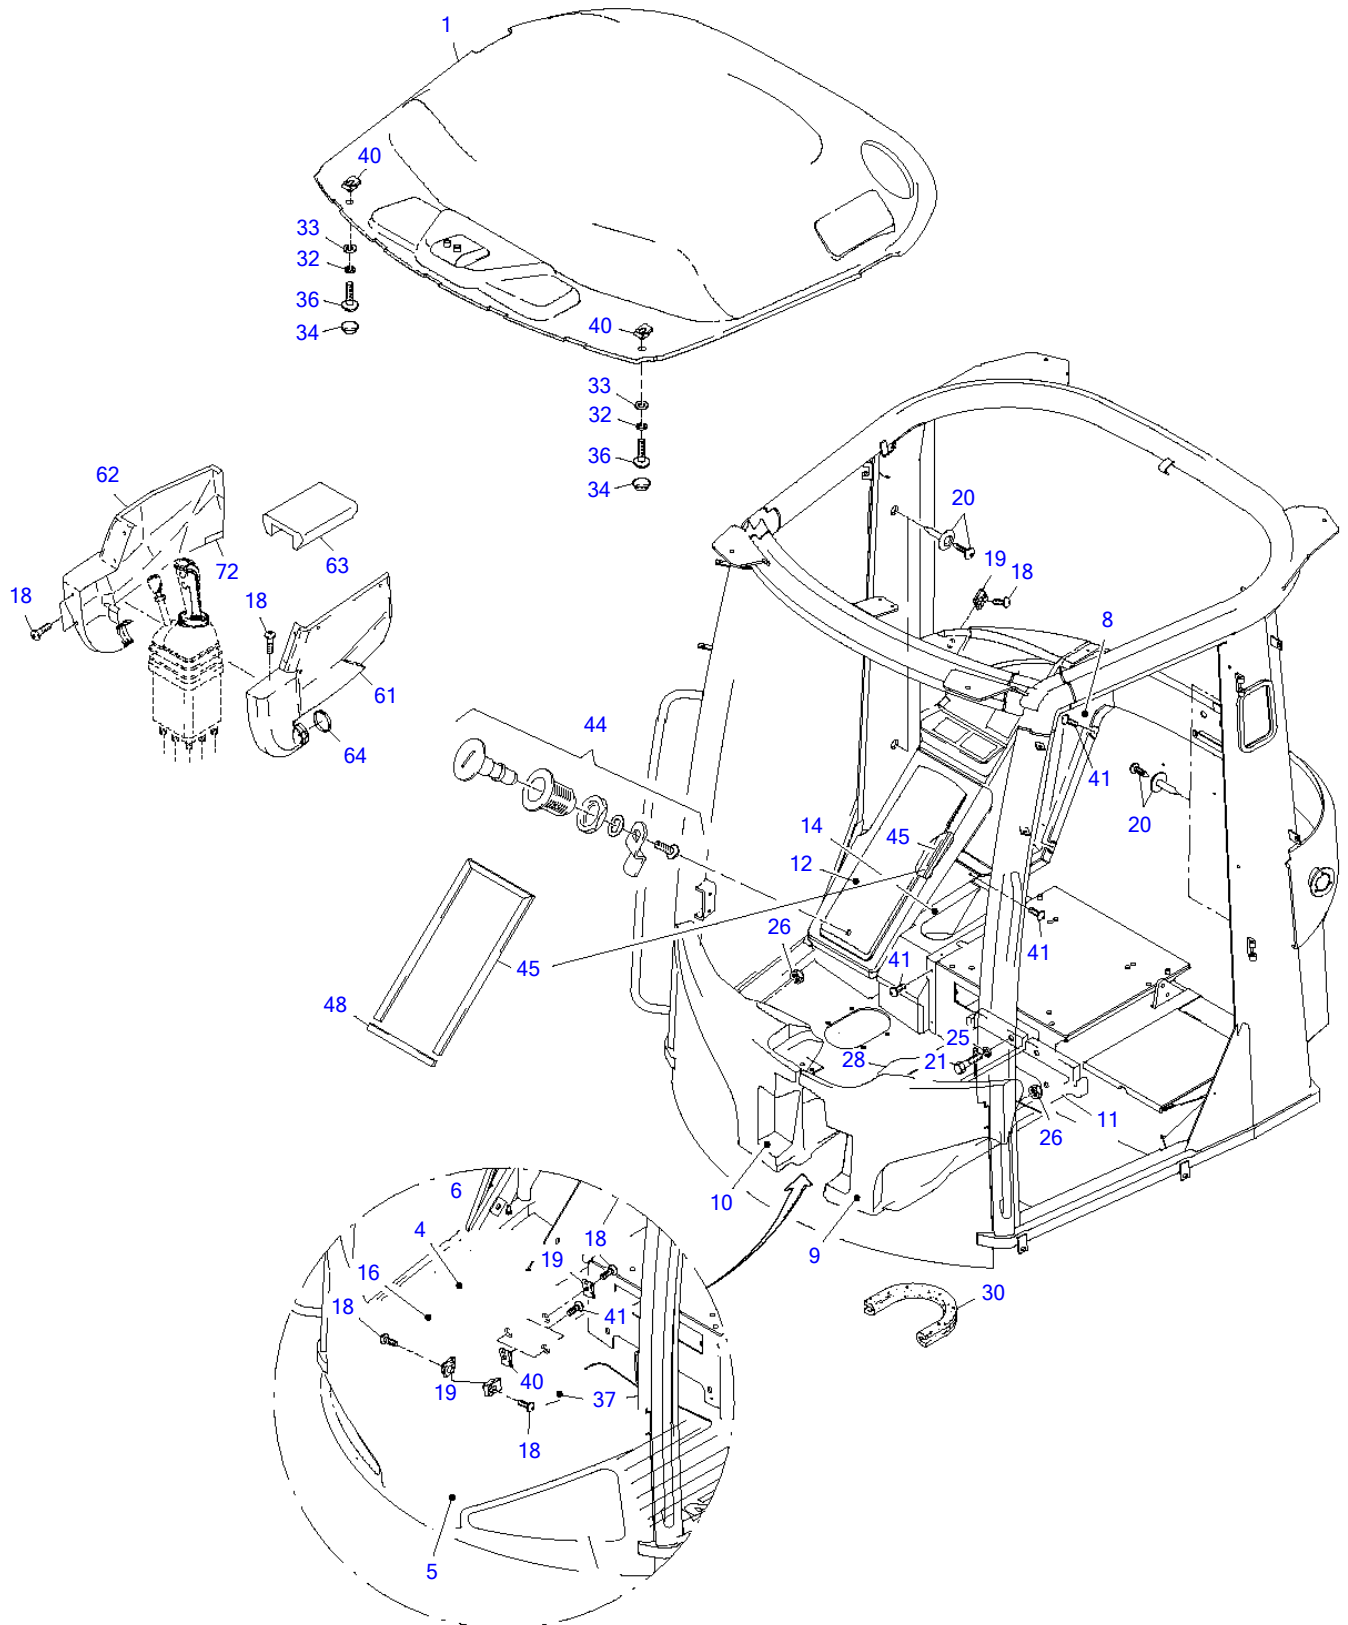

Cabin Door Left

Item	Part number	Description	Q'ty	Chan.	Serial No.	Serv.	Remarks
	8003297	Left Cabin Door	1				
	8004376	Left Cabin Door Sliding Window	1				
	8003298	Right Cabin Door	1				
	8004377	Right Cabin Door Sliding Window	1				
1	8001984	Left Cabin Door Frame	1				
2	8002680	Left Door Glass Pane	1				
3	8012061	Left Door Lock Compl	1				
	3948943	Left Door Lock	1				
	3643912	Ignition Key	1				
4	8007057	Pin	2				
6	3975800	Door Handle	2				
	3643912	Ignition Key	2				
7	3975797	Washer	2				
8	3975786	Washer	2				
9	1749733	Bush	8				
10	1372589	Countersunk Screw	4				
11	3948954	Left Cover	1				
12	3929882	Rubber Plate	2				
13	3929826	Plate	2				
14	8009182	Serrated Hex Head Screw	2				
15	1631765	Hex Head Cap Screw	2				
16	3976925	Glue	1				
18	3942436	Spacer	14				
19	0487336	Hex Nut A3C	4				
20	1780969	Oval Head Screw	4				
21	3947511	Left Button	1				
22	3976754	Profile Rubber 2 X 3820 MM	1				
23	3935835	Profile Rubber 2 X 60 MM	1				
24	8007088	Left Sliding Window	1				
	8015770	Locking Lever	1				
25	8000610	Left Bottom Door Glass Pane	1				
30	8001985	Right Cabin Door Frame	1				
31	8002682	Right Door Glass	1				
32	8012062	Right Door Lock Compl	1				
	3948932	Right Door Lock	1				
	3643912	Ignition Key	1				
33	3948965	Right Cover	1				
34	3947522	Right Button	1				
35	8007089	Right Sliding Window	1				
	8015770	Locking Lever	1				
36	8001247	Right Bottom Door Glass Pane	1