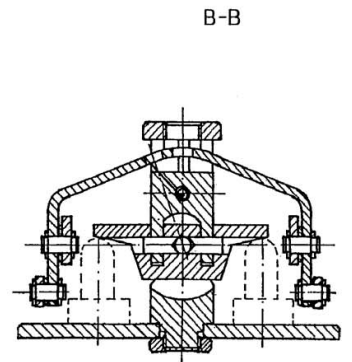

Item	Part number	Description	Valve Compl				Remarks
			Q'ty	Chan.	Serial No.	Serv.	
	8011331	Valve Compl	1				
1	3981864	Lock	1				
2	8011332	Servo Control Handle	1				
4	3971486	Valve Insert 408A	2				
5	3971475	Valve Insert 408B	4				
6	3971533	Sliding Insert	6				
7	8003291	Actuation	1				
9	3971408	Pressure Spring	2				
10	3971419	Pressure Spring	4				
12	2917886	Screw Connection A3C	8				
14	3981875	Boot	1				
19	3971555	Shim	20				
21	8004038	Pin A3C	4				
22	8004039	Locking Washer	8				
23	8011883	Connection	1