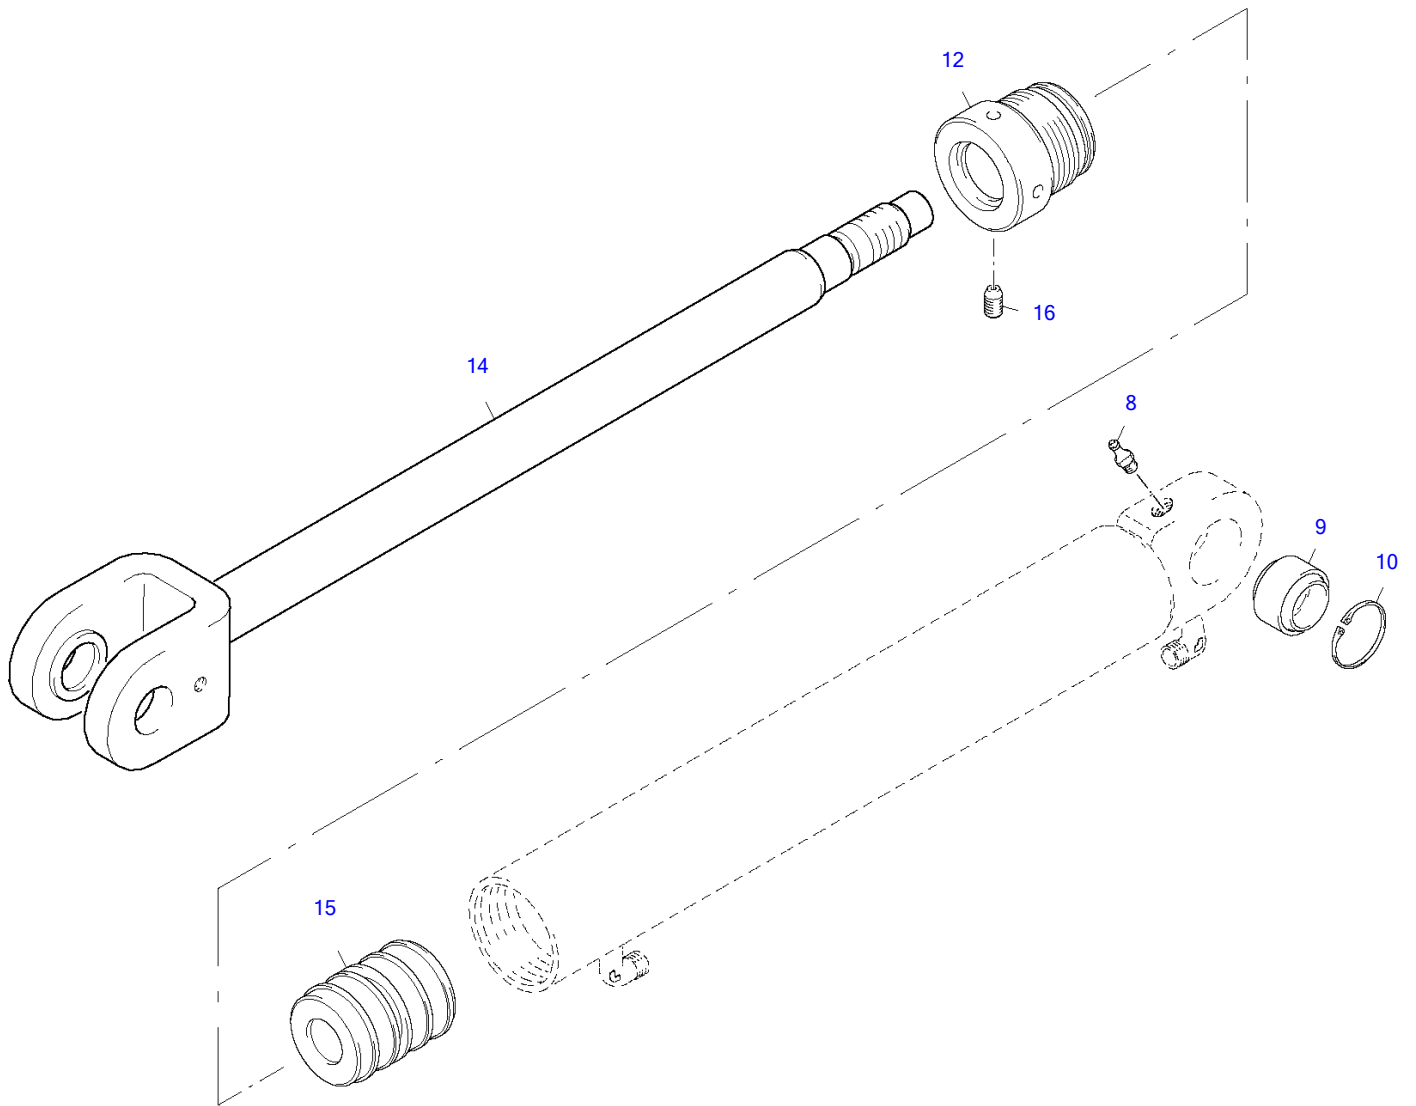

Item	Part number	Description	Lifting Cylinder				Remarks
			Q'ty	Chan.	Serial No.	Serv.	
	8018295	Lifting Cylinder	1				
8	0324590	Grease Nipple	1				
9	2915806	Spherical Bearing	1				
10	1630811	Circlip Tone 400	1				
12	8021916	Guide Bush	1				
14	8021894	Piston Rod	1				
15	8021917	Piston	1				
16	0440002	Threaded Pin	1				
	8021891	Seal Kit	1