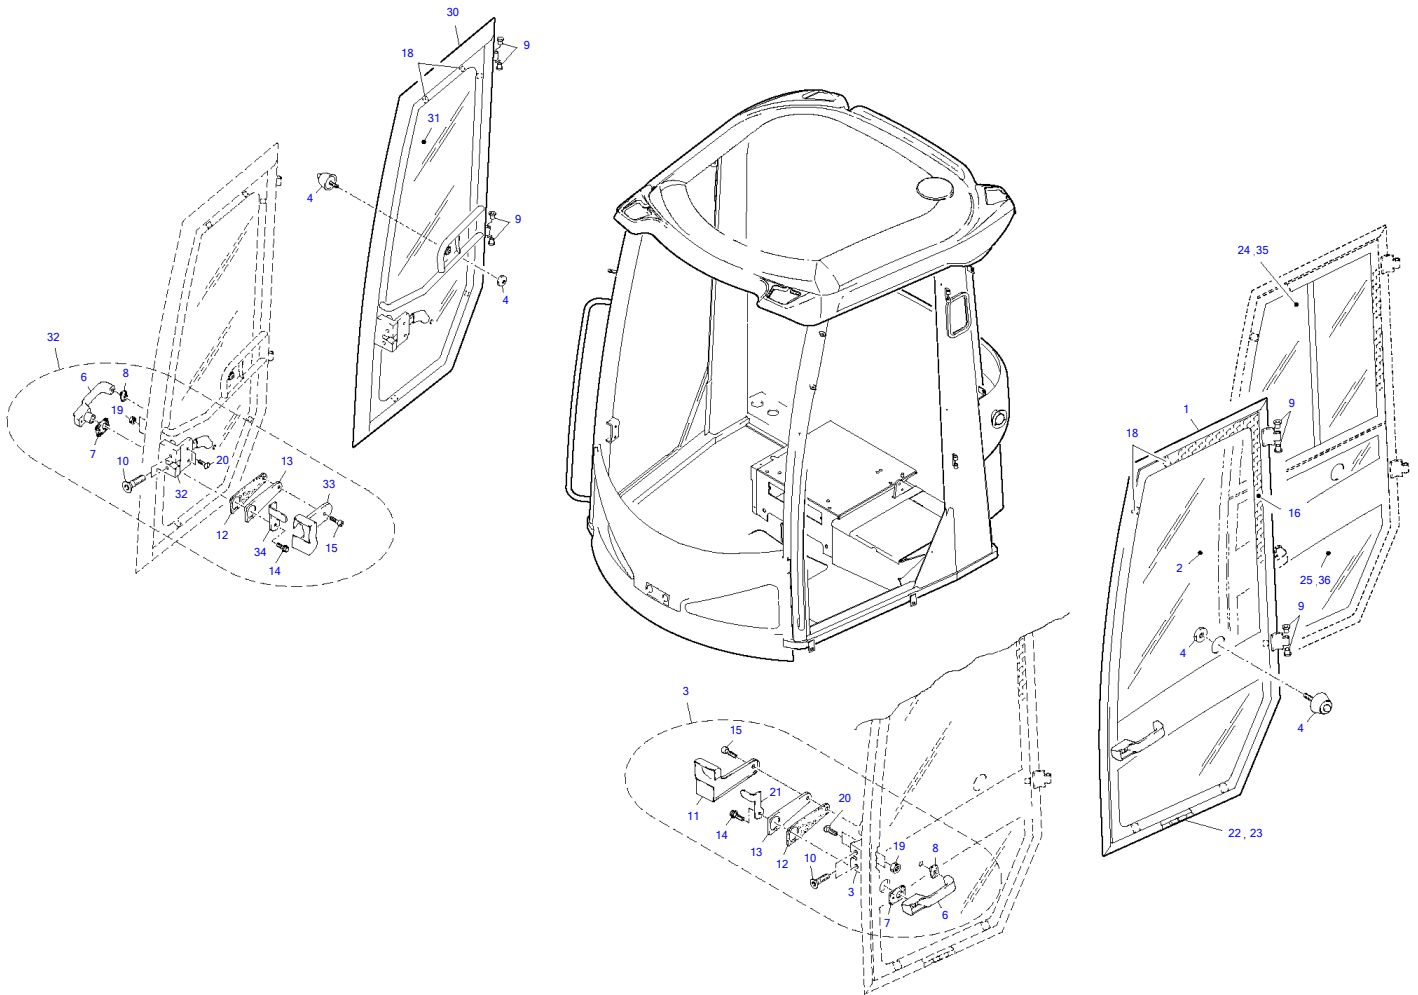

Item	Part number	Description	Cabin Q'ty	Chan.	Serial No.	Serv.	Remarks
104	1307079	Hex Head Screw A3C	2				
105	8004858	Bottom Lid	1				
106	8009476	Lid	1				
107	8005287	Cover Compl	1				
108	8005511	Lid Compl	1				
109	3753595	Oval Head Screw A3R	8				
110	3934378	Oval Head Screw A3R	6				
121	8005547	Holder Magnet	1				
122	8013706	Air Nozzle Kit	1				
123	1356341	Washer A3C	8				
124	0879089	Coat Hook	1				
125	8008231	Oval Head Screw	4				
126	0909291	Profile Rubber 40 MM	2				
127	0909291	Profile Rubber 170 MM	2				
130	8006529	Rubber Element	4				
132	3981535	Switch	1				
133	3927700	Compensator Reservoir	1				
137	8007110	Cabin Filter	2				
138	8007495	Cone Head	2				
140	8021269	Plate	1				
141	0933860	Edge Protection 220 MM	1				
142	0933860	Edge Protection 190 MM	1				
150	8006166	Insulating Material	1				

TW80 Book No. 8020870 08.08 S/N E107240
Cabin Door Left