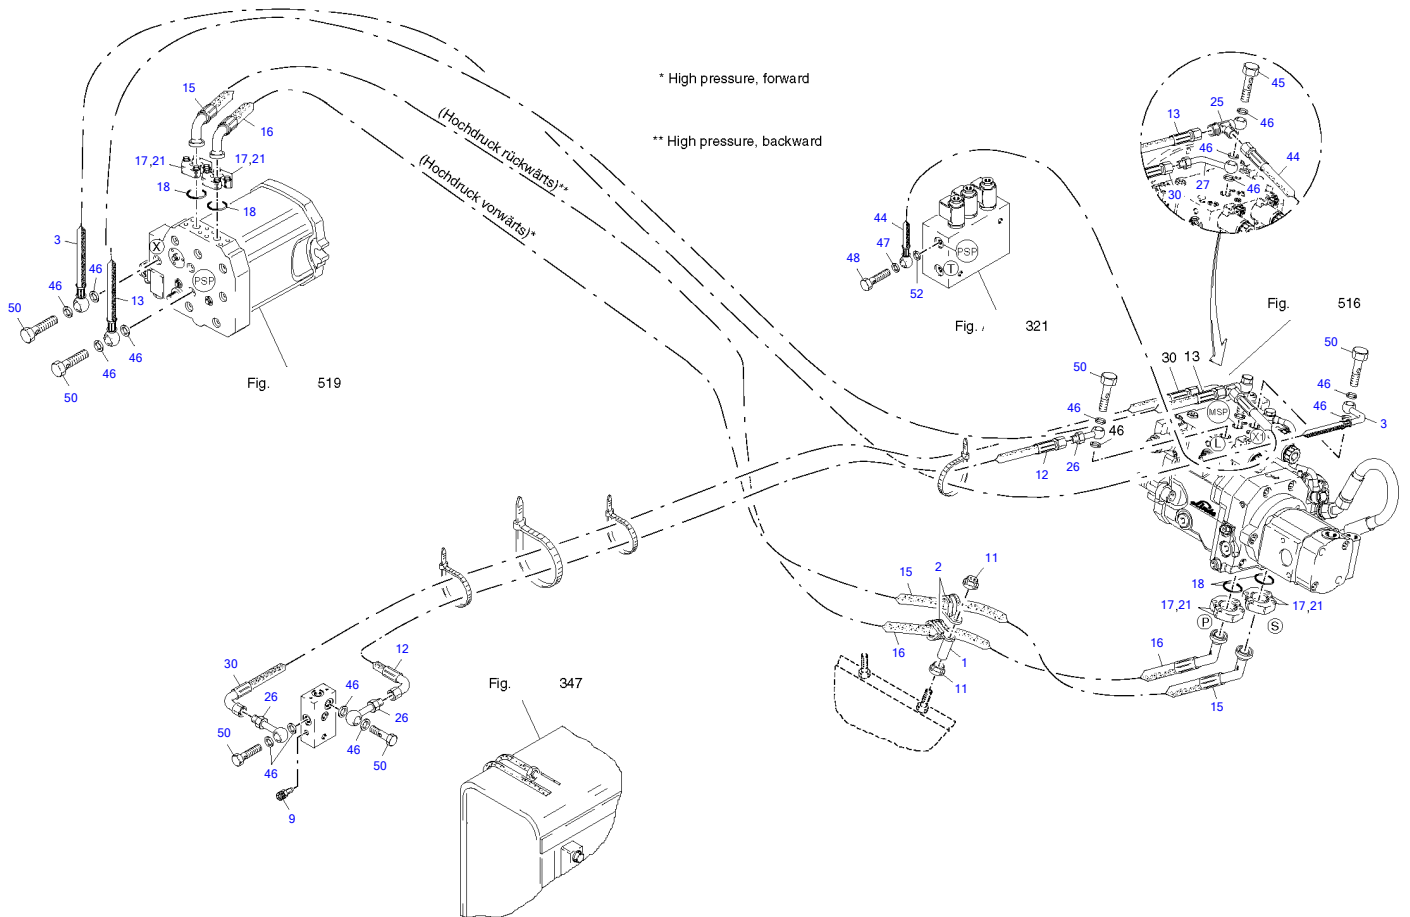

Driving Hydraulics

Item	Part number	Description	Q'ty	Chan.	Serial No.	Serv.	Remarks
	8017517	Driving Hydraulics	1				
1	2442848	Oil Pipe A3C	1				
2	1096982	Clip Norma	2				
3	8017518	Hose Line 6 X 1850	1				
9	2960243	Air Vent	1				
11	0399760	Hex Nut A3C	2				
12	3951777	HP-Hose 13 X1850	1				
13	8017519	Hose Line 6 X 1700	1				
15	8008166	HP-Hose 25 X 1500	1				
16	8008166	HP-Hose 25 X 1500	1				
17	1391980	Half of Flange Compl	8				
18	0860179	O-Ring	4				
21	2993151	Serrated Hex Head Screw	16				
25	8017413	Banjo	1				
26	8016983	Banjo	3				
27	8016984	Banjo	1				
30	2977571	HP Hose 13 X 1950	1				
44	3940945	Hose Line 6 X 850	1				
45	2443850	Female Screw S A3C	1				
46	0373588	Usit Ring U	15				
47	0350898	Usit Ring U	1				
48	0862944	Female Screw A3C	1				
50	0311528	Female Screw A3C	6				
52	3768296	Gasket A3C	1