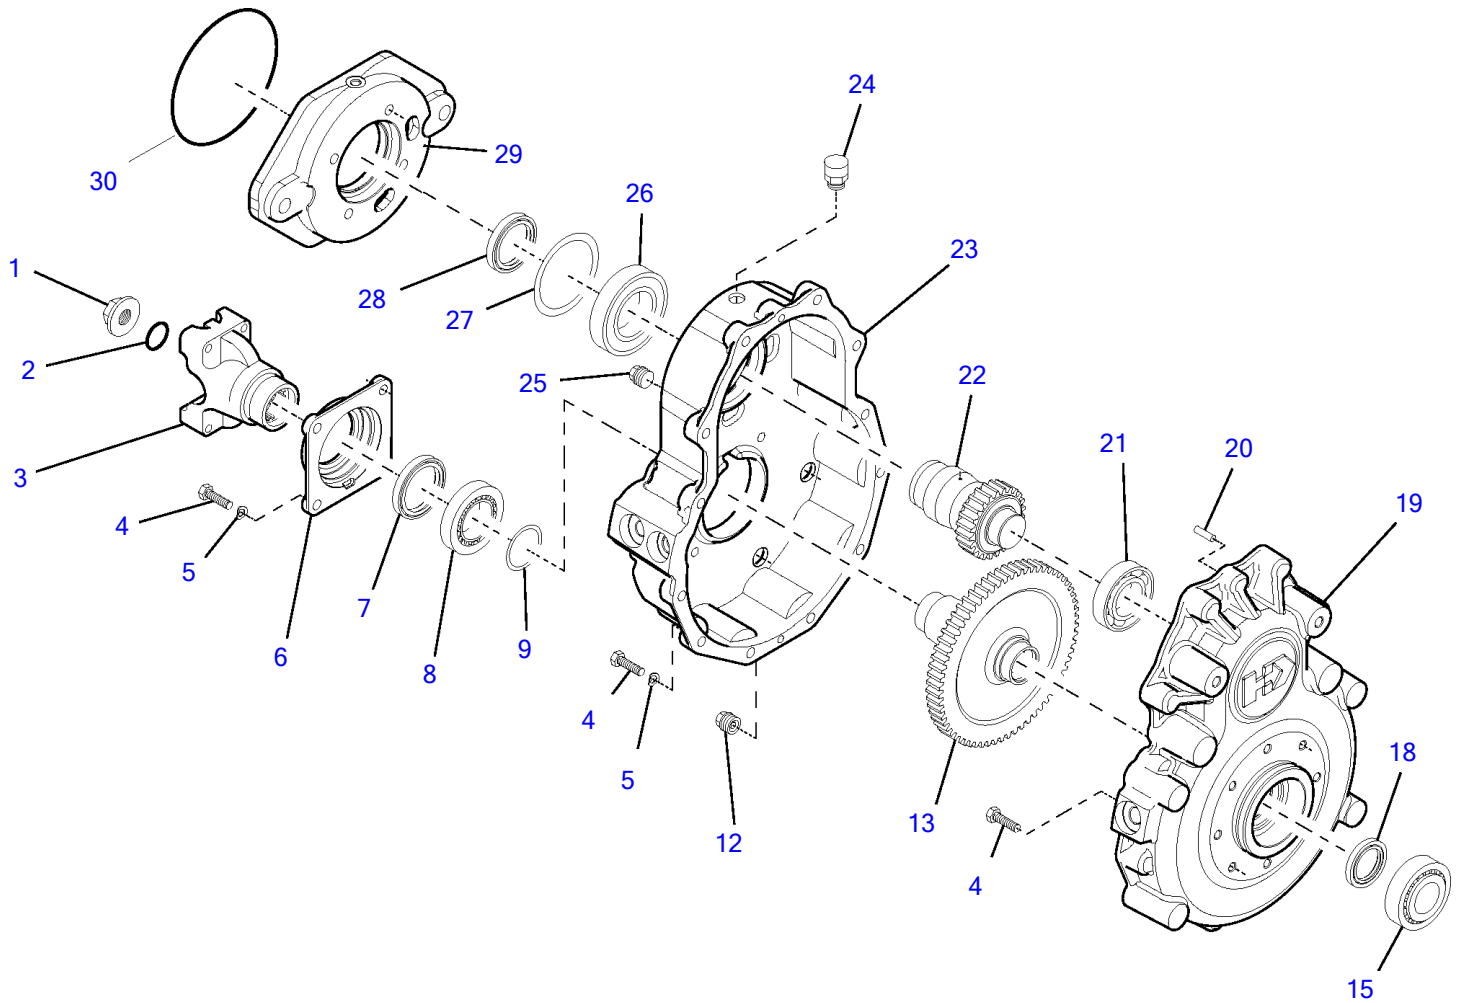

Rear Axle Multiple Disk Brake

Item	Part number	Description	Q'ty	Chan.	Serial No.	Serv.	Remarks
1	2902754	Nut	1				
2	0342149	O-ring	1				
3	8009395	Flange	1				
4	0893203	Hex Head Screw A3C	12				
5	1302881	Spring Washer	12				
6	3987213	Lid	1				
7	0455145	Rotary Shaft Seal	1				
8	3968743	Conicla Bearing	1				
9	8000953	Shim	1				
	8009567	Shim	1				
	800954	Shim	1				
	8009568	Shim	1				
	8000955	Shim	1				
12	0830242	Screw Plug A3C	1				
13	8009459	Gear Wheel	1				
15	8009421	Conical Bearing	1				
18	8010305	Rotary Shaft Seal	1				
19	8009420	Housing	1				
20	2479885	Dowel Pin	2				
21	0312085	Ball Bearing	1				
22	8011815	Drive Shaft	1				
23	8009460	Lid	1				
24	3968889	Breather	1				
25	0830253	Screw Plug	1				
26	8011807	Ball Bearing	1				
27	2902561	Shim	1				
	8005810	Shim	1				
	8005811	Shim	1				
	3976414	Shim	1				
	3976425	Shim	1				
28	8011806	Rotary Shaft Seal	1				
29	8011816	Lid	1				
30	2915793	O-Ring	1