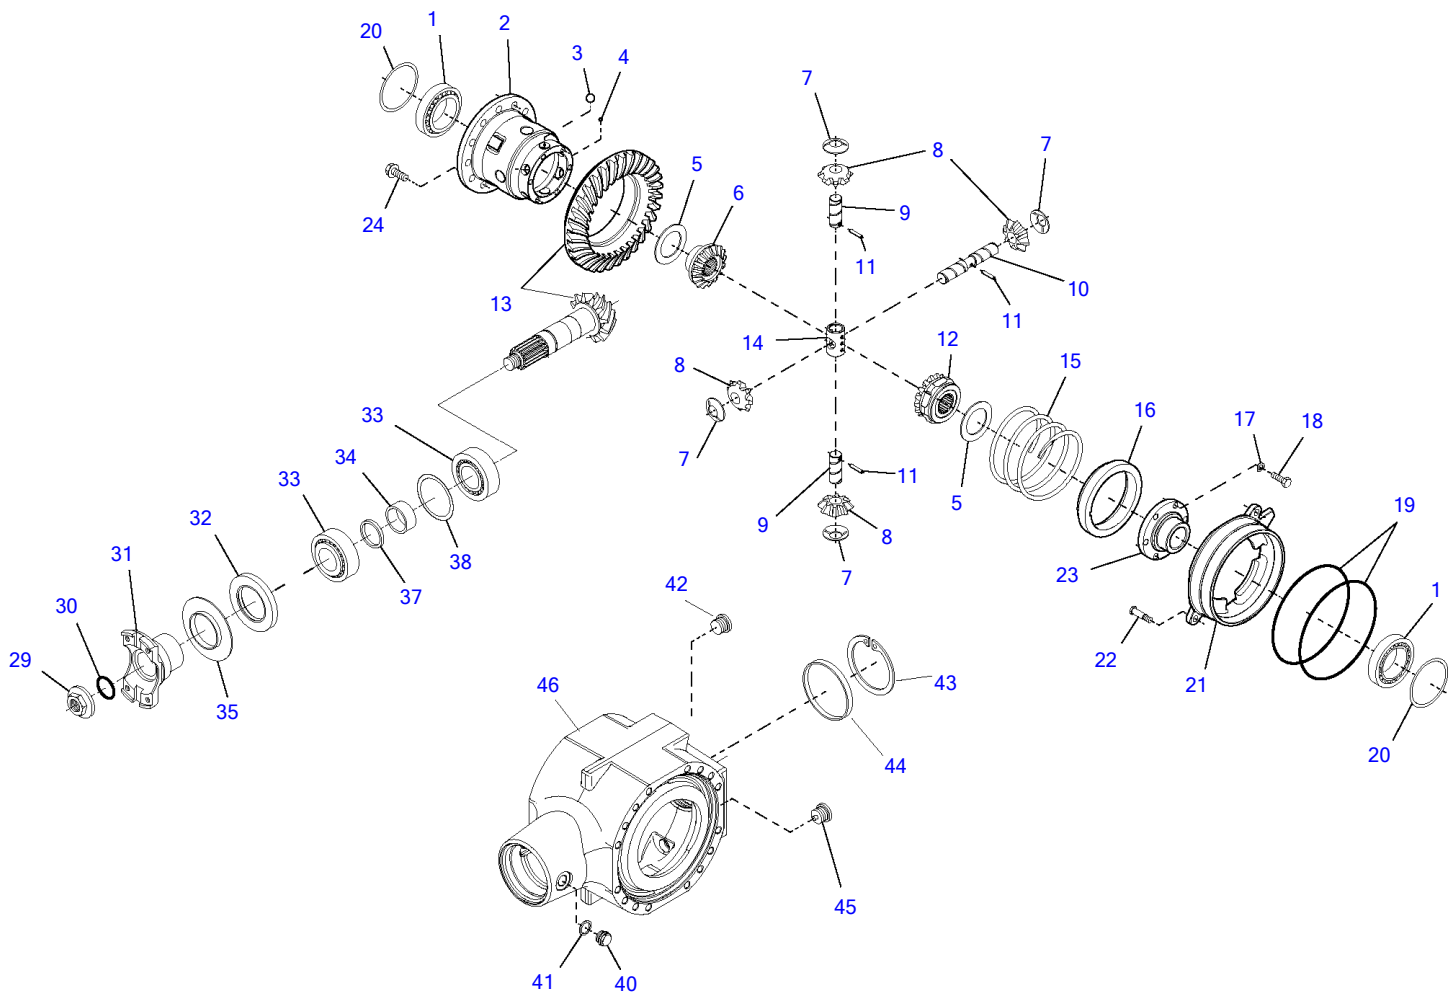

Front Axle
Item	Part number	Description	Q'ty	Chan.	Serial No.	Serv.	Remarks
	8006764	Front Axle	1				
1	0358169	Conical Bearing	2				
2	8009243	Differential Housing	1				
3	3984118	Ball	6				
4	8009244	Ball	1				
5	2983273	Washer	2				
6	2983262	Side Shaft Wheel	1				
7	2915464	Washer	4				
8	2915475	Planet Wheel	4				
9	8009245	Bolt	2				
10	8009246	Bolt	1				
11	0443163	Adaptor Sleeve	3				
12	8009247	Side Shaft Wheel	1				
13	8009248	Ring Gear & Pinion	1				
14	8009249	Cross Piece	1				
15	8009250	Spring	1				
16	8009251	Control Sleeve	1				
17	8010316	Washer	6				
18	1092795	Hex Head Screw	6				
19	8010106	O-Ring	2				
20	8009252	Shim	2				
	8009253	Shim	2				
	8009254	Shim	2				
	8009255	Shim	2				
21	8009256	Piston	1				
22	8010255	Adjusting Screw	2				
23	8009257	Lid	1				
24	8010239	V-Plus Bolt with Flange	12				
29	2902754	Nut	1				
30	0342149	O-Ring	1				
31	8009664	Flange	1				
33	8009421	Conical Bearing	2				
34	8009265	Spacer Ring	1				
35	2902469	Guard Plate	1				
37	8009266	Shim	1				
	8009267	Shim	1				
	8009268	Shim	1				
	8009269	Shim	1				
	8009270	Shim	1				
	8009271	Shim	1				
	8009272	Shim	1				
	8009273	Shim	1				
	8009274	Shim	1				
37	8009275	Shim	1				
	8009276	Shim	1				
	8009277	Shim	1				
	8009278	Shim	1				
	8009279	Shim	1				
	8009280	Shim	1				
38	8009547	Shim	1				
	8009548	Shim	1				
	8009549	Shim	1				
40	8010371	Screw Plug	1				
41	3981922	Gasket	1				
42	2655505	Screw Plug A3C	1				
43	2401407	Circlip	1				
44	8009656	Plug	1				
45	0356178	Screw Plug A3C	1				
46	8009242	Housing	1