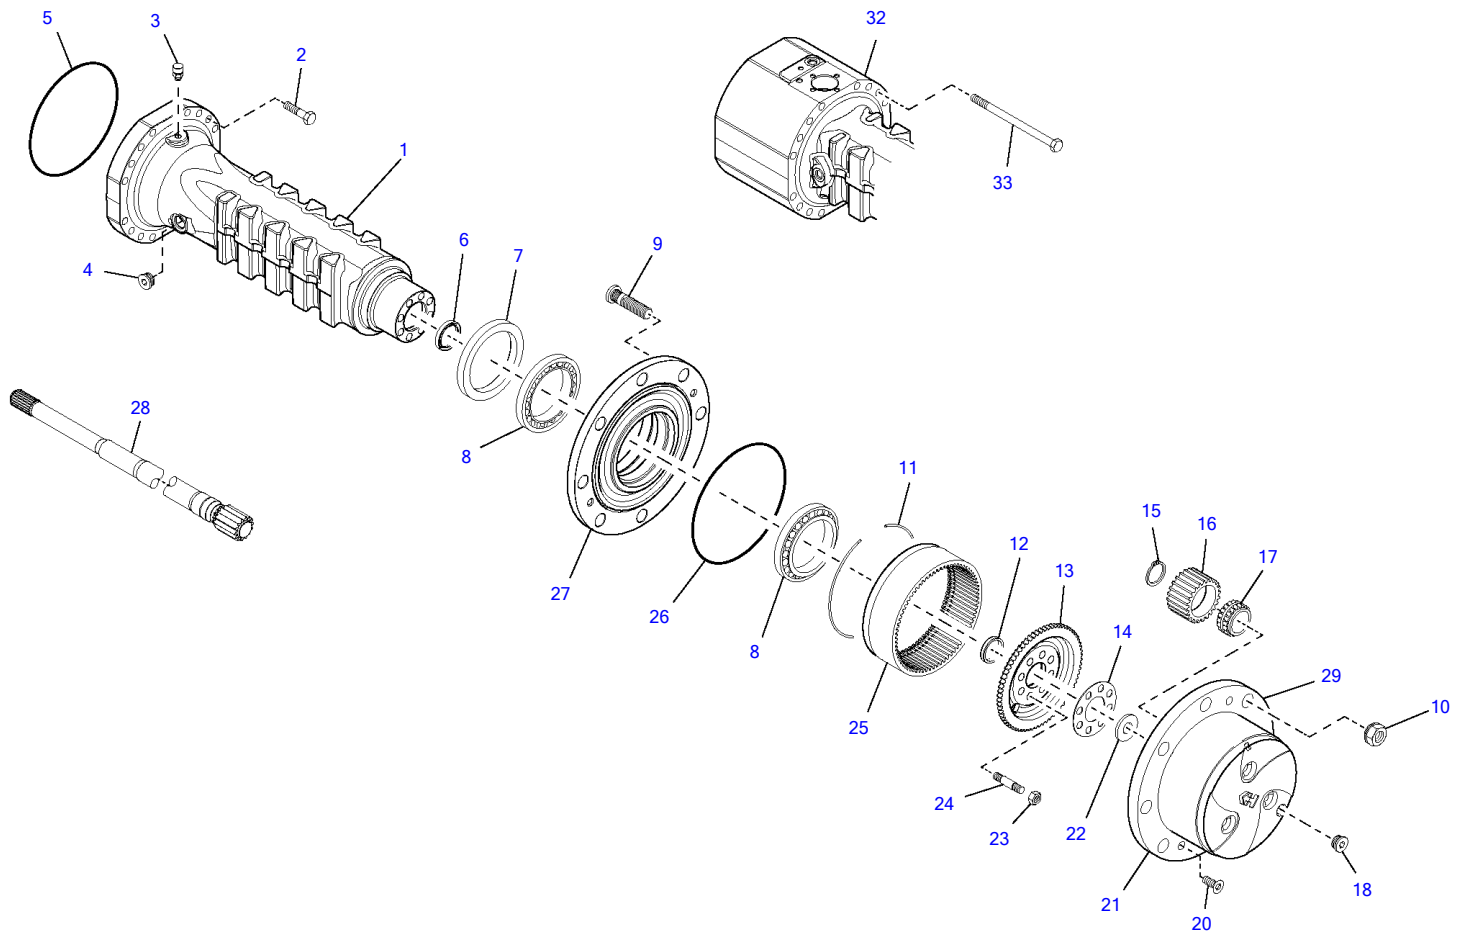

Item	Part number	Description	Axle Pipe			
			Q'ty	Chan.	Serial No.	Serv. Remarks
1	8009456	Axle Pipe	1			
2	8010322	Hex Head Screw	16			
3	3968889	Breather	1			
4	2655505	Screw Plug A3C	2			
5	8010108	O-Ring	2			
6	2915782	Rotary Shaft Seal	2			
7	8010249	Rotary Shaft Seal	2			
8	8010027	Ext Part Bearing	4			
	8010028	Int Part Bearing	4			
9	8009470	Wheel Bolt	16			
	8006827	Spherical Collar Nut	1			
11	8010257	Snap Ring	2			
12	8009457	Centering Ring	2			
13	8009259	Side Shaft Wheel	2			
14	8009260	Plate	2			
15	0827805	Circlip Tone 400	6			
16	3983742	Planet Wheel	6			
17	8010025	Roller Bearing	6			
18	8010263	Screw Plug A3C	2			
20	0482831	Countersunk Screw	4			
21	8009261	Planetary Housing	2			
22	3983764	Washer	2			
23	8010264	Nut	16			
24	8010303	Stud	16			
25	3983719	Gear Rim	2			
26	2902163	O-Ring	2			
27	8009262	Wheel Hub	2			
28	8009458	Axle Shaft	2			
29	8009264	Planetary Housing	2			
32	8009661	Axle Pipe	1			
33	8010334	Hex Head Screw	16