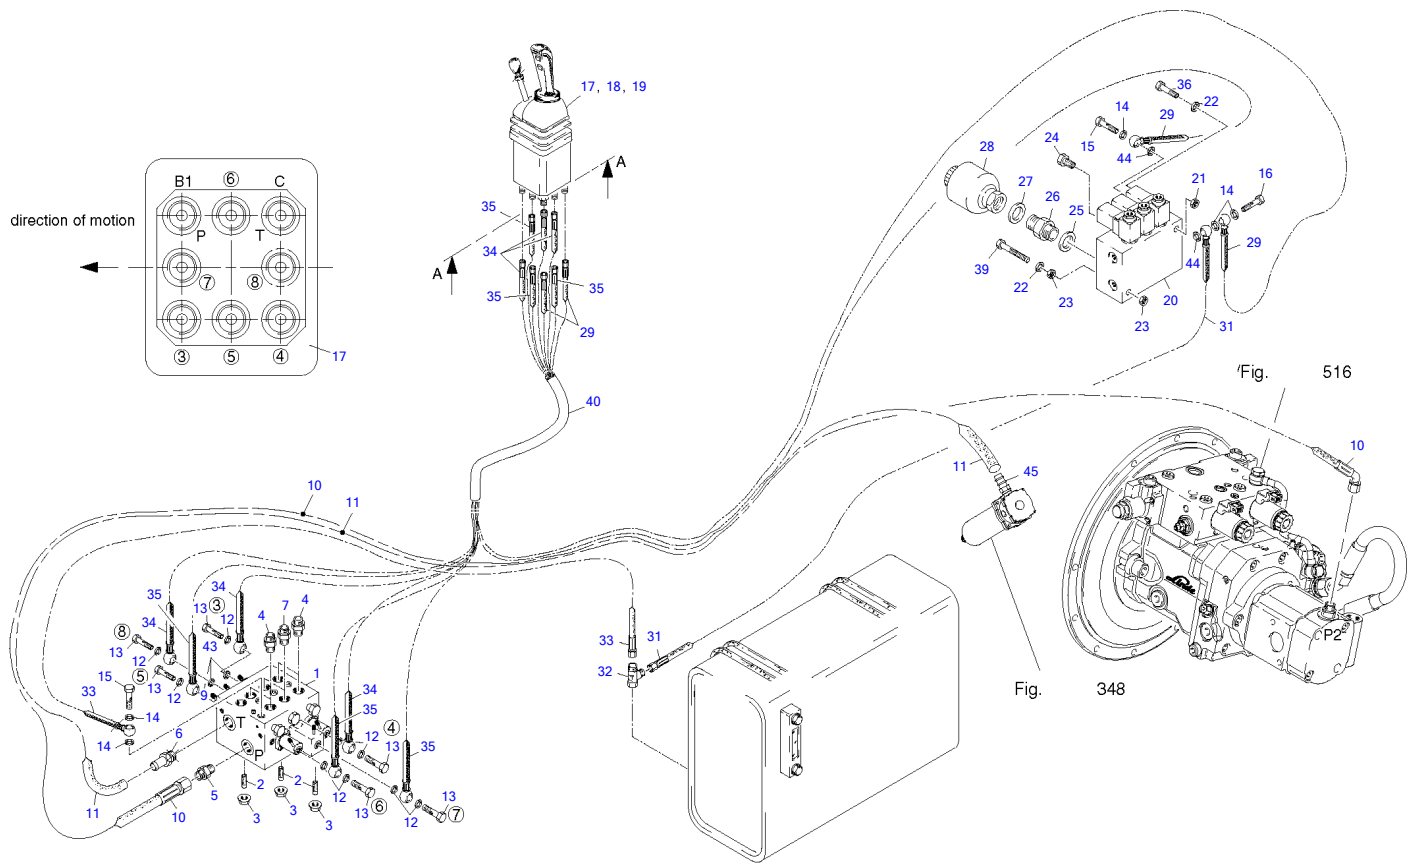

Servo Control Compl

Item	Part number	Description	Q'ty	Chan.	Serial No.	Serv.	Remarks
	8018579	Servo Control Compl	1				
1	8018506	Directional Valve	1				
2	2990169	Stud	3				
3	1722787	Serrated Nut	3				
4	2980576	Screw Connection A3C	4				
5	2481696	Screw Connection A3C	1				
6	8006878	Screw Connection A3C	1				
7	1361586	Screw Connection A3C	2				
10	3951788	HP Hose 13 X 3000	1				
11	8006759	LP Hose 3350 MM	1				
12	0373588	Usit Ring U	9				
13	0311528	Female Screw A3C	6				
14	0350898	Usit Ring U	5				
15	0862944	Female Screw A3C	2				
16	2980827	Female Screw A3C	1				
17	8011331	Valve Compl	1				
18	1347271	Hex Head Screw A3C	2				
19	0487336	Hex Nut A3C	2				
20	8017593	Solenoid Valve	1				
	8020545	Solenoid Valve 12V	3				
21	0893156	Hex Nut A3C	1				
22	2481254	Serrated Washer A3C	2				
23	1356341	Washer A3C	2				
24	1347486	Screw Plug A3C	1				
25	0858506	Usit Ring U	1				
26	3766192	Double Nipple	1				
27	0858573	Usit Ring U	1				
28	3766181	Pressure Accumulator	1				
29	3932707	Hose Line 6 X 2600	2				
31	3945315	Hose Line 6 X 1550	1				
32	2903937	Screw Connection A3C	1				
33	3931013	Hose Line 6 1400	1				
34	3947873	Hose Line 6 X 2200	3				
35	3945304	Hose Line 6 X 2300	3				
36	1307080	Hex Head Screw A3C	1				
39	1625030	Hex Head Screw A3C	1				
40	2986801	Heater Hose 800 MM	1				
43	2989848	Gasket A3C	3				
44	3768296	Gasket A3C	2				
45	8009530	Screw Connection A3C	1