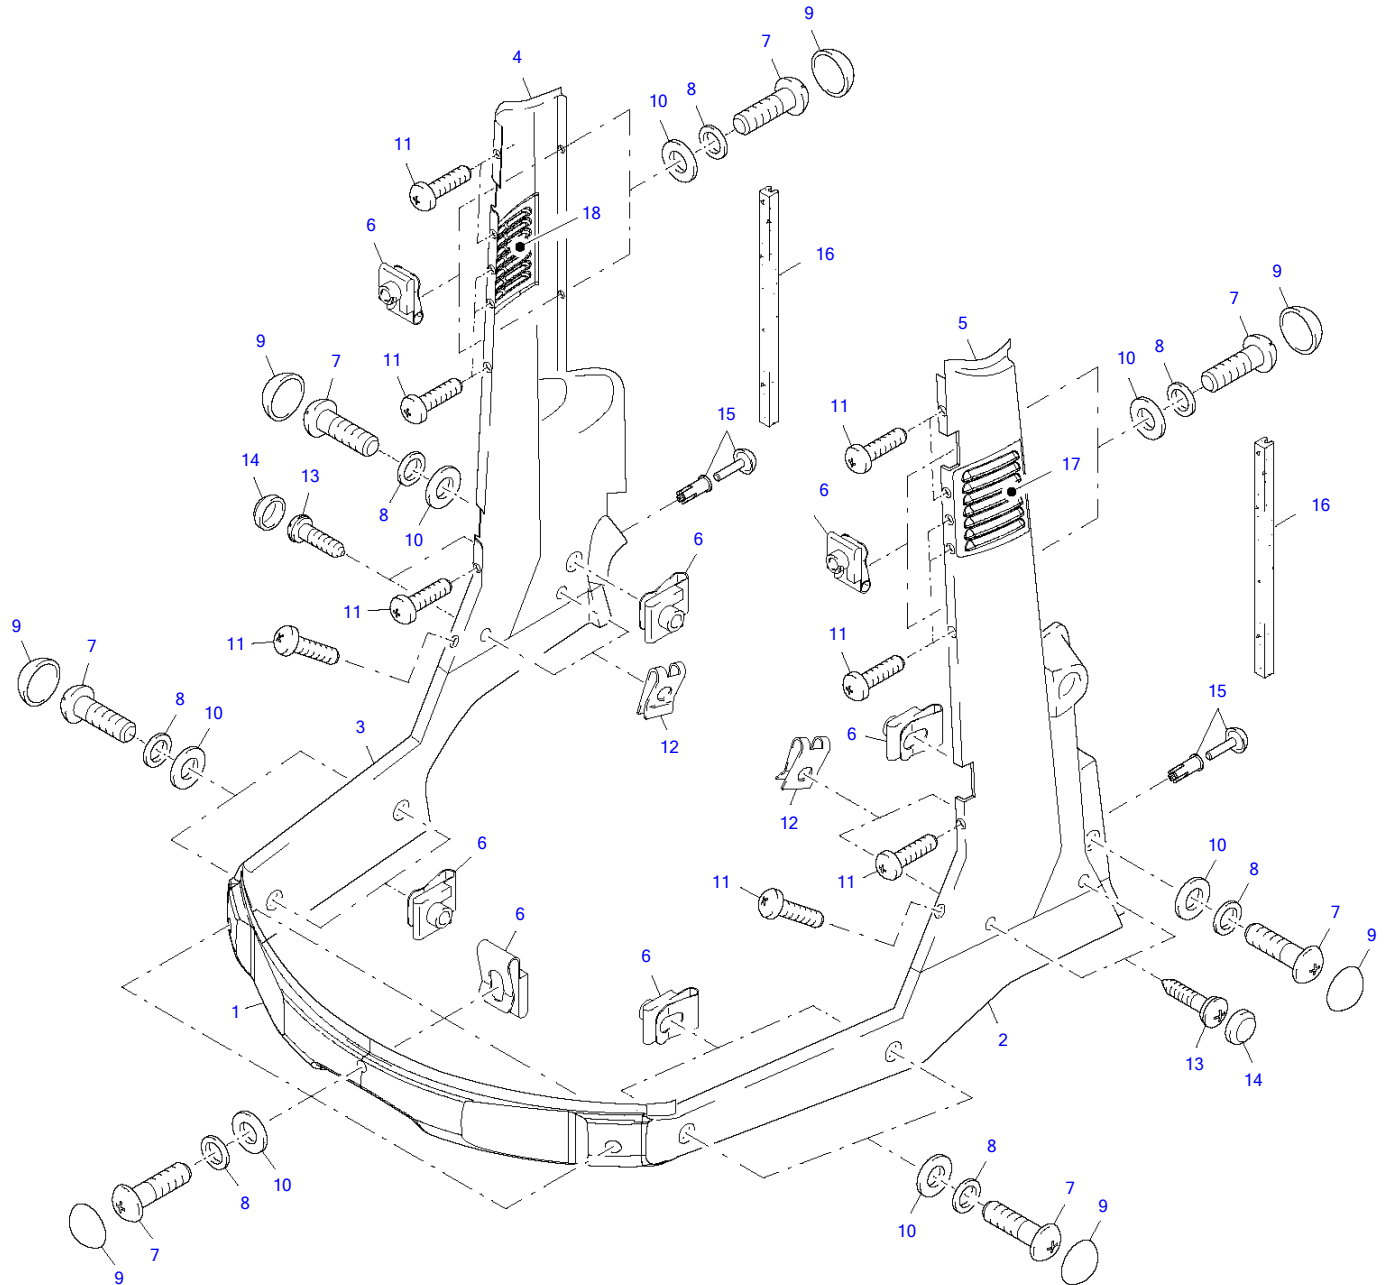

Item	Part number	Description	Exterior Covering				Remarks
			Q'ty	Chan.	Serial No.	Serv.	
	8008759	Lining	1				
1	8005156	Front Covering	1				
2	3949648	Left Covering	1				
3	3949659	Right Covering	1				
4	8008756	Right Cover	1				
5	8008757	Left Cover	1				
6	3976618	Holder Nut	13				
7	0493447	Oval Head Screw	13				
8	3976583	Washer	13				
9	3976594	Protecting Cap	13				
10	3937224	Washer	13				
11	3934378	Oval Head Screw A3R	14				
12	3937382	Speed Nut	6				
13	3937360	Screw	6				
14	3937371	Protecting Cap	6				
15	2919742	Blind Rivet	2				
16	3976754	Profile Rubber 600 MM	2				
17	8008266	Left Lid	1				
18	8008267	Right Lid	1