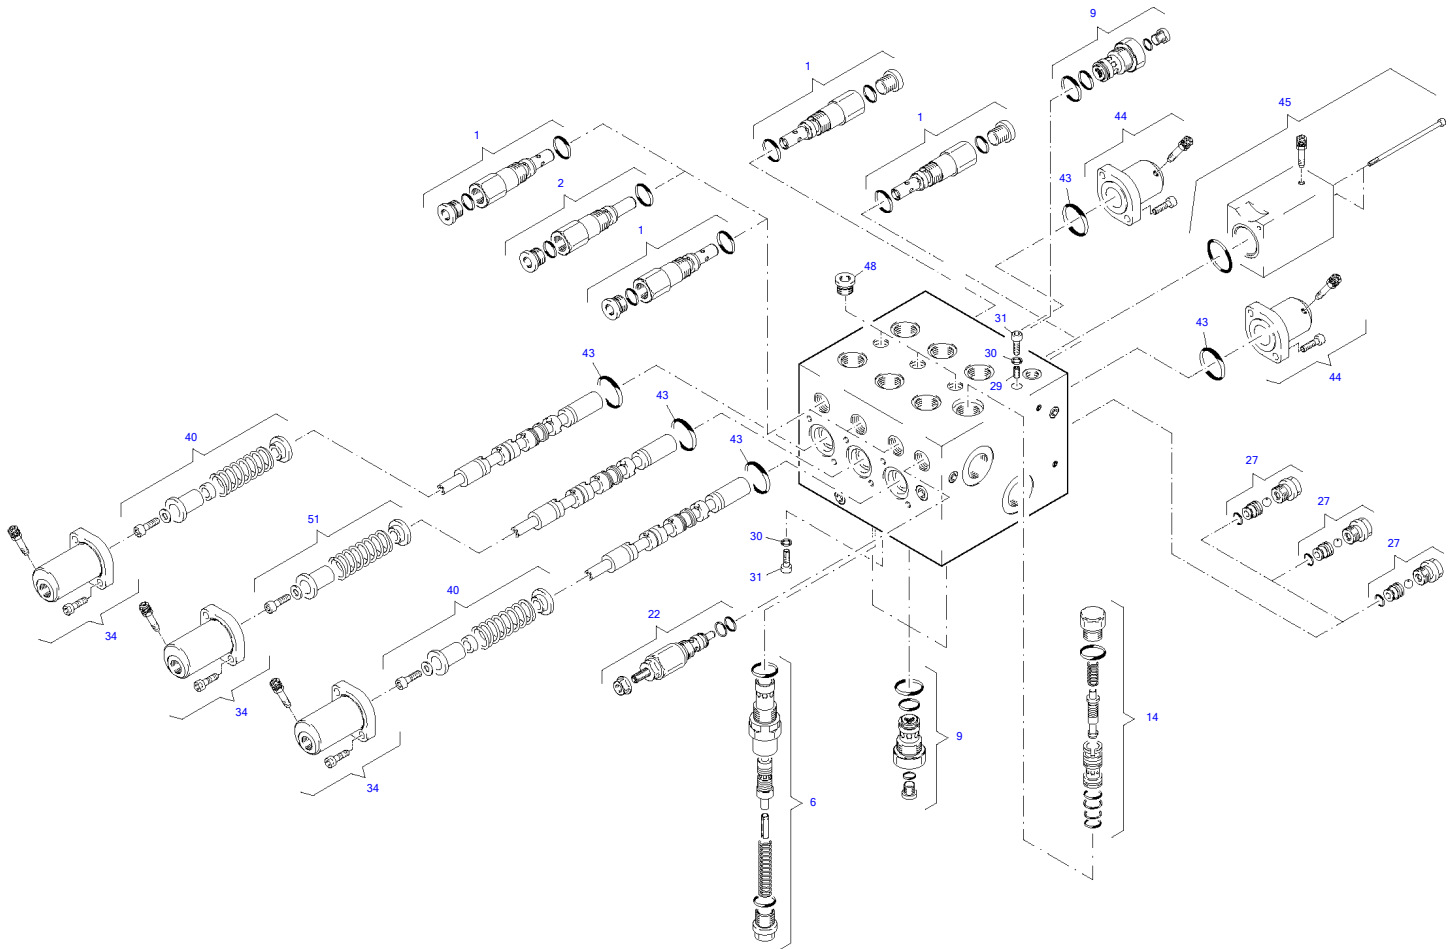

Item	Part number	Description	Directional Valve			
			Q'ty	Chan.	Serial No.	Serv. Remarks
	8018506	Directional Valve	1			
1	8021285	Valve Compl	4			
2	8021286	Valve Compl	1			
6	3964307	Lowering Brake	1			
9	3988952	Check Valve	4			
14	3988929	Regulating Valve	1			
22	2984912	Pilot	1			
27	8011968	Two-Way Valve	3			
29	3964261	Nozzle	1			
30	0407385	Gasket A	2			
34	8011960	Cap Compl	3			
40	8011966	Set of Springs	2			
43	0391251	O-Ring	5			
44	8011961	Cap Compl	2			
45	3985108	Control Head	1			
48	0423556	Screw Plug A3C	3			
51	8011967	Set of Springs	1			
	3988963	Seal Kit	1