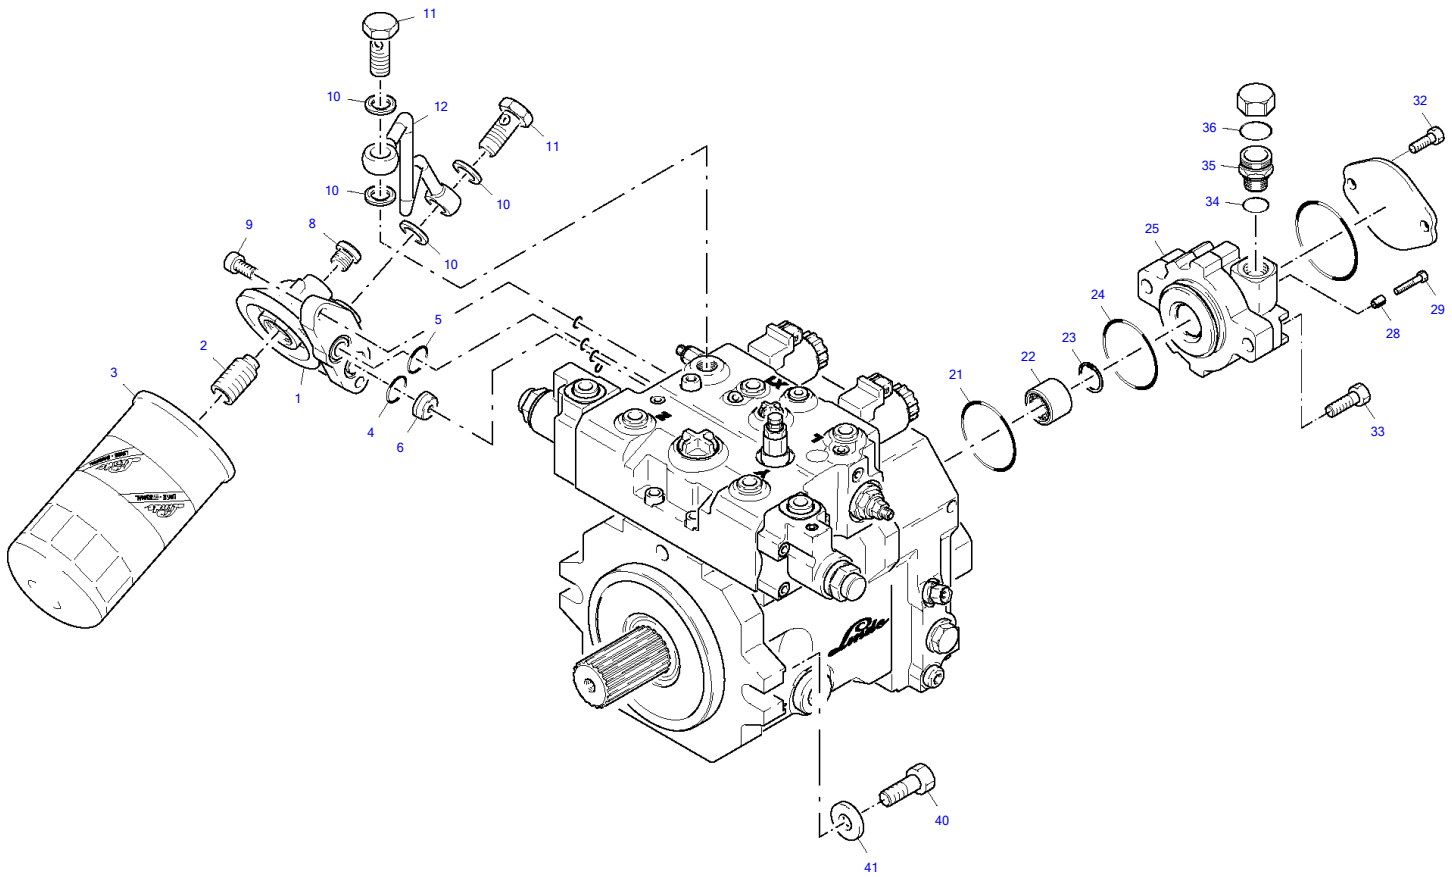

TW80 Book No. 8020870 08.08 S/N E107240
Oil Pressure Pump 12V Sec 2

Oil Pressure Pump 12V Sec 2

Item	Part number	Description	Q'ty	Chan.	Serial No.	Serv.	Remarks
	8016961	Oil Pressure Pump 12V	1				
1	8019285	Filter Flange	1				
2	8011841	Threaded Bush	1				
3	8018979	Filter	2				
4	1011243	O-Ring	1				
5	8019297	O-Ring	1				
6	8019338	Nozzle	1				
8	0864719	Screw Plug	1				
9	0893009	Hex Head Cap Screw	2				
10	0373588	Usit Ring U	4				
11	0311528	Female Screw A3C	2				
12	8019340	Conduit	1				
21	8006076	O-Ring	1				
22	8019391	Coupling Sleeve	1				
23	1673367	Circlip Tone 400	1				
24	8019283	O-Ring	1				
25	8049400	Feed Pump 11teeth	1				
	8019401	Feed Pump 13teeth	1				
28	8019396	Adaptor Sleeve	1				
29	1658131	Hex Head Cap Screw	1				
32	0893338	Hex Head Screw A3C	2				
33	1306954	Hex Head Cap Screw	2				
34	3971942	O-Ring	1				
35	8019403	Screw-in Piece	1				
36	8019402	O-Ring	1				
40	3962372	Hex Head V-Plus Screw	2				
41	2905928	Washer HV	2				
	8019292	Seal Kit Compl	1