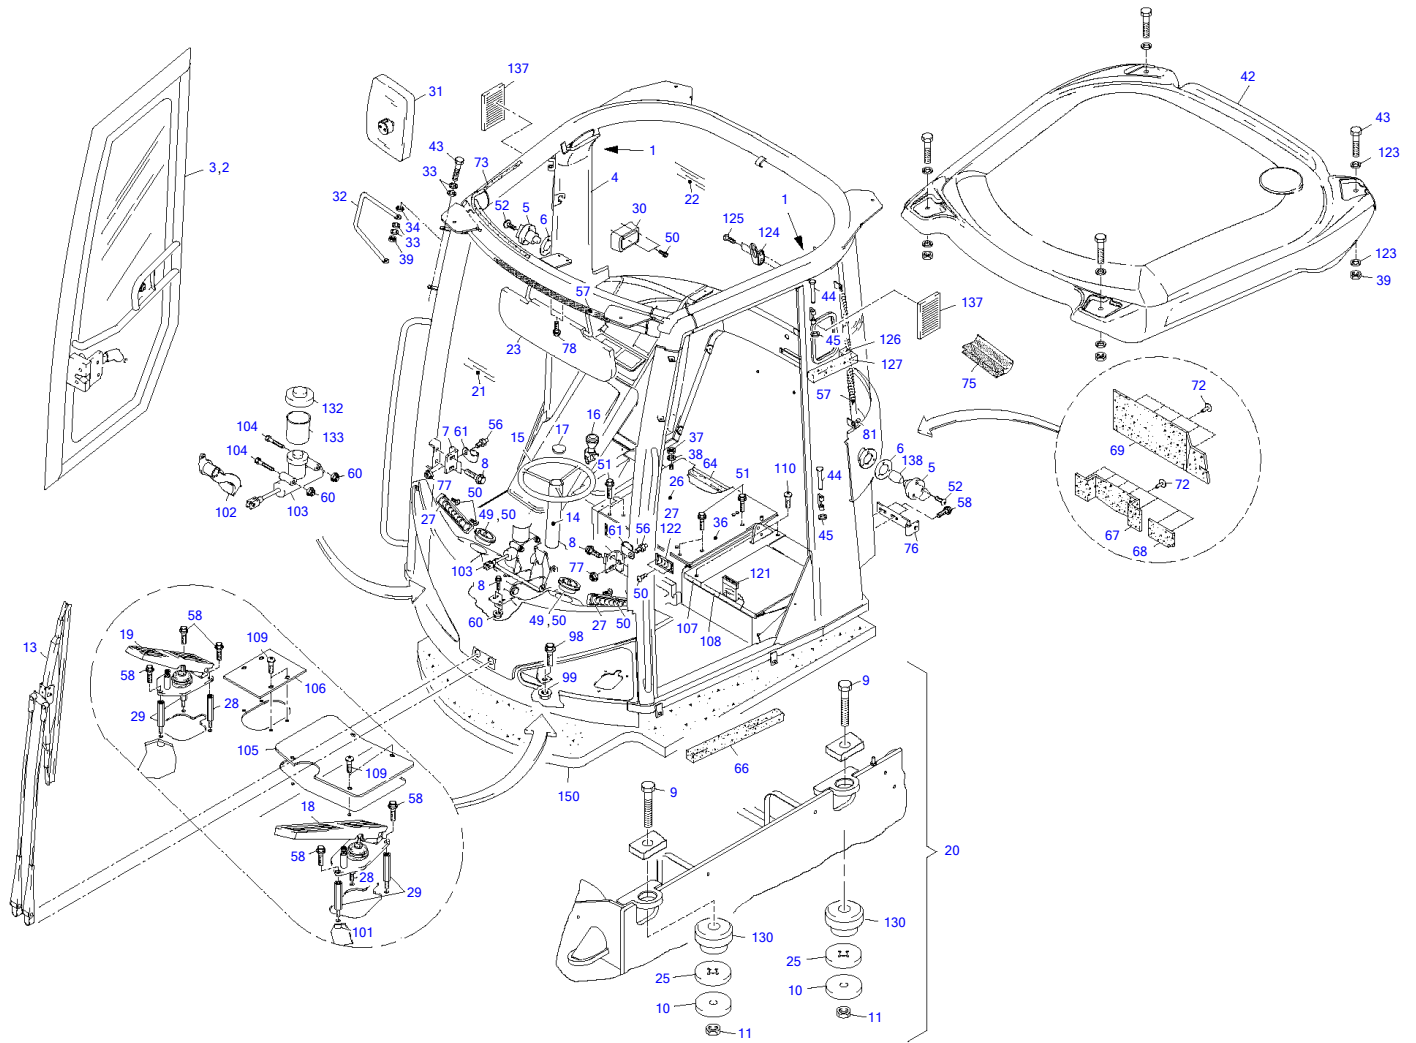

Item	Part number	Description	Cabin Q'ty	Chan.	Serial No.	Serv.	Remarks
	8003354	Cabin	1				
1	8016693	Protecting Cap	2				
2	8003297	Left Cabin Door Compl	1				
3	8003297	Right Cabin Door Compl	1				
4	8003340	Lining	1				
5	8007463	Hold-Open Mechanism	2				
6	3975833	Washer	2				
7	3947351	Angle	2				
8	2449607	Serrated Hex Head Screw	10				
9	3975695	Hex Head Screw	4				
10	2914645	Washer	4				
11	1663967	Hex Nut A3C	4				
13	8004889	Wiper System	1				
14	3930421	Steering Column	1				
15	8011948	Steering Wheel	1				
16	8012032	Turning Handle	1				
17	2912132	Protecting Cap	1				
18	8005490	Inching Actuator	1				
19	8005490	Gas Control	1				
20	8006546	Cabin Mounting Compl	2				
21	8001305	Front Screen	1				
22	8001329	Rear Screen	1				
23	3957422	Sun Shield	1				
25	8004343	Rubber Washer	4				
26	8003053	Heating Circuit	1				
27	3953973	Nozzle	4				
28	3929291	Spacer	2				
29	3928665	Spacer	4				
30	8005836	Ashtray	1				
31	3949091	Mirror	2				
	8002605	Mirror	1				
	8011230	Mirror Kit	1				
32	3945575	Mirror Attachment	2				
33	0885849	Disk Spring	16				
34	1042977	Spring Washer	4				
36	8007923	Servo Control Bracket	1				
37	0893156	Hex Nut A3C	2				
38	2481243	Serrated Washer A3C	2				
39	0399760	Hex Nut A3C	8				
42	8001196	Cabin Roof	1				
43	0893214	Hex Head Screw A3C	8				
44	0879192	Bolt	4				
45	0498748	Locking Washer	4				
49	3954429	Ventilation Flap	2				
50	0885236	Raised Countersunk Screw	18				
51	2997235	Serrated Hex Head Screw	6				
52	1780969	Oval head Screw	6				
56	1781302	Pin	2				
57	3976925	Glue	3				
58	3761119	Serrated Hex Head Screw	10				
60	1722787	Serrated Nut	4				
61	1781313	Bracket	2				
64	1898686	Sealing Strip 1500 MM	1				
66	0909291	Profile Rubber 720 MM	2				
67	8002334	Insulating Mat	1				
68	3943813	Insulating Material	1				
69	3943824	Insulating Material	1				
72	1786874	Clip	19				
73	3940774	Sealing Strip 5000 MM	1				
75	3930603	Profile Rubber 350 MM	1				
76	3936892	Holder	2				
77	2440675	Serrated Nut	2				
78	1309399	Hex Head Screw A3C	2				
81	3942436	Spacer	5				
98	3983399	Self-Locking Screw	2				
99	3960778	Serrated Nut	2				
102	3976447	Pedal Coating	1				
103	3945553	Main Brake Cylinder	1				

TW80 Book No. 8020870 08.08 S/N E107240
Cabin