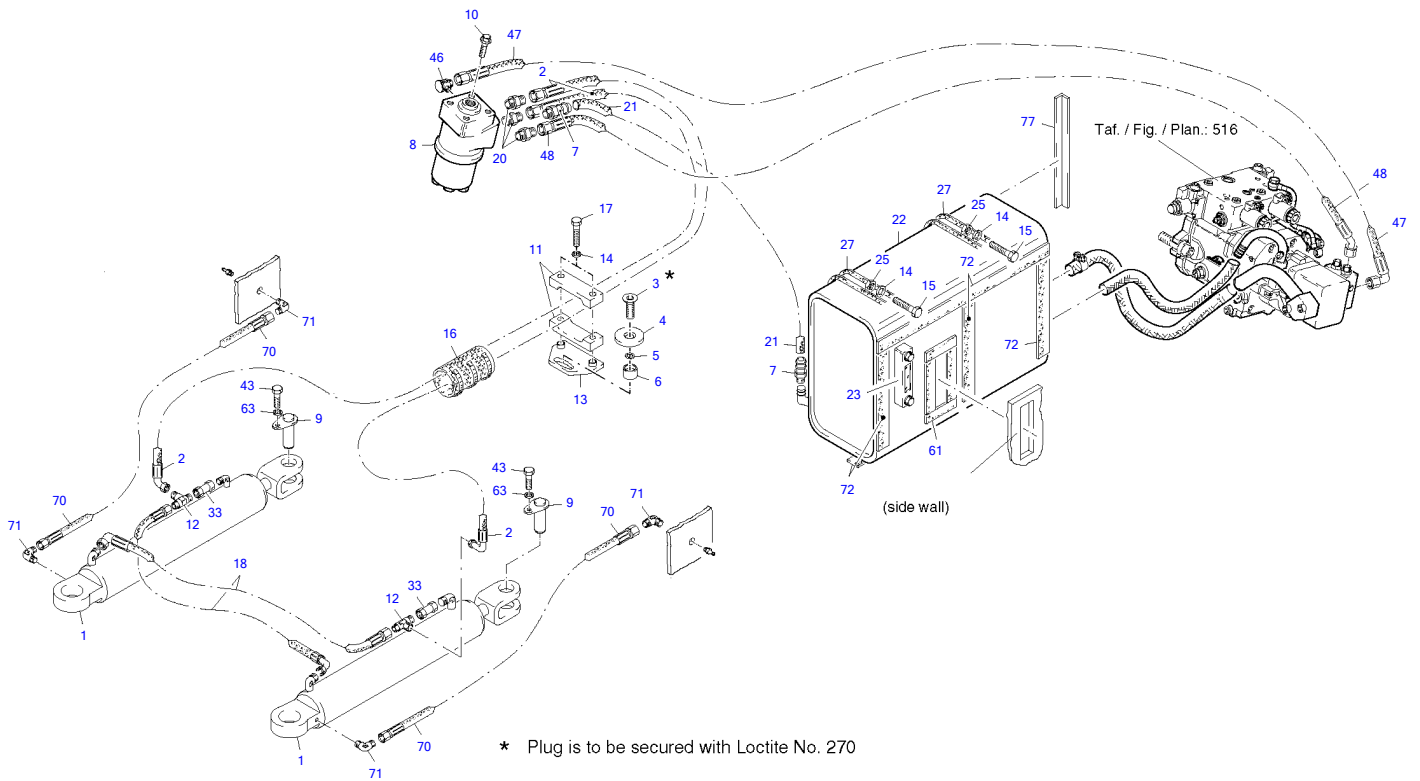

Item	Part number	Description	Lifting System			Remarks
			Q'ty	Chan.	Serial No.	
	8006820	Lifting System				
1	8006381	Boom Compl	1			
2	8007002	Shift Lever Compl	1			
3	8007008	Hyd Quick Release Eq	1			
5	2911255	Pin Compl	1			
6	3933753	Pin Compl	1			
7	1782905	Serrated Hex Head Screw	1			
8	0300569	Grease Nipple	1			
9	0809472	Wiper Seal	2			
10	8004668	Disk 1.0 MM	1			
	8004669	Disk 1.2 MM	1			
	8004670	Disk 1.5 MM	1			
	8004671	Disk 2.0 MM	1			
11	2909079	Disk 1.0 MM	1			
	2909091	Disk 1.2 MM	1			
	2909104	Disk 1.5 MM	1			
	2909080	Disk 2.0 MM	1			
12	0324590	Grease Nipple	6			
13	8004387	Split Bush	2			
14	2915806	Spherical Bearing	2			
15	2916794	Self-Locking Bolt	2			
16	0306689	Split Bush	2			
17	2961437	Circlip	3			
18	8004389	Split Bush	2			
19	2985537	Threaded Pin	2			

Base

Item	Part number	Description	Base Q'ty	Chan.	Serial No.	Serv.	Remarks
76	3934390	Bolt A3B	4				
77	2916794	Self-Locking Bolt	2				
83	3936450	Cover Plate	4				
84	3938805	Holder	2				
85	1356294	Washer A3C	2				
86	1398589	Hex Head Screw A3C	2				
87	8008792	Plate	1				
88	3934378	Lens Head Screw A3R	3				
89	3944949	Coupling Device	1				
90	2993151	Serrated Hex Head Screw	4				
91	1005438	Washer A3C	2				
92	1781813	Washer A3C	2				
	1781813	Washer A3C	4				
94	1618393	Hex Head Screw A3C	4				
	1618393	Hex Head Screw A3C	6				
95	1781802	Washer A3C 4.0 MM	4				
	3930885	Washer A3C 2.0 MM	1				
	3930896	Washer A3C 3.0 MM	1				
	3930909	Washer A3C 5.0 MM	1				
99	3944574	Linchpin	1				
100	8016070	Counter Weight	1				
101	8016071	Counter Weight	1				