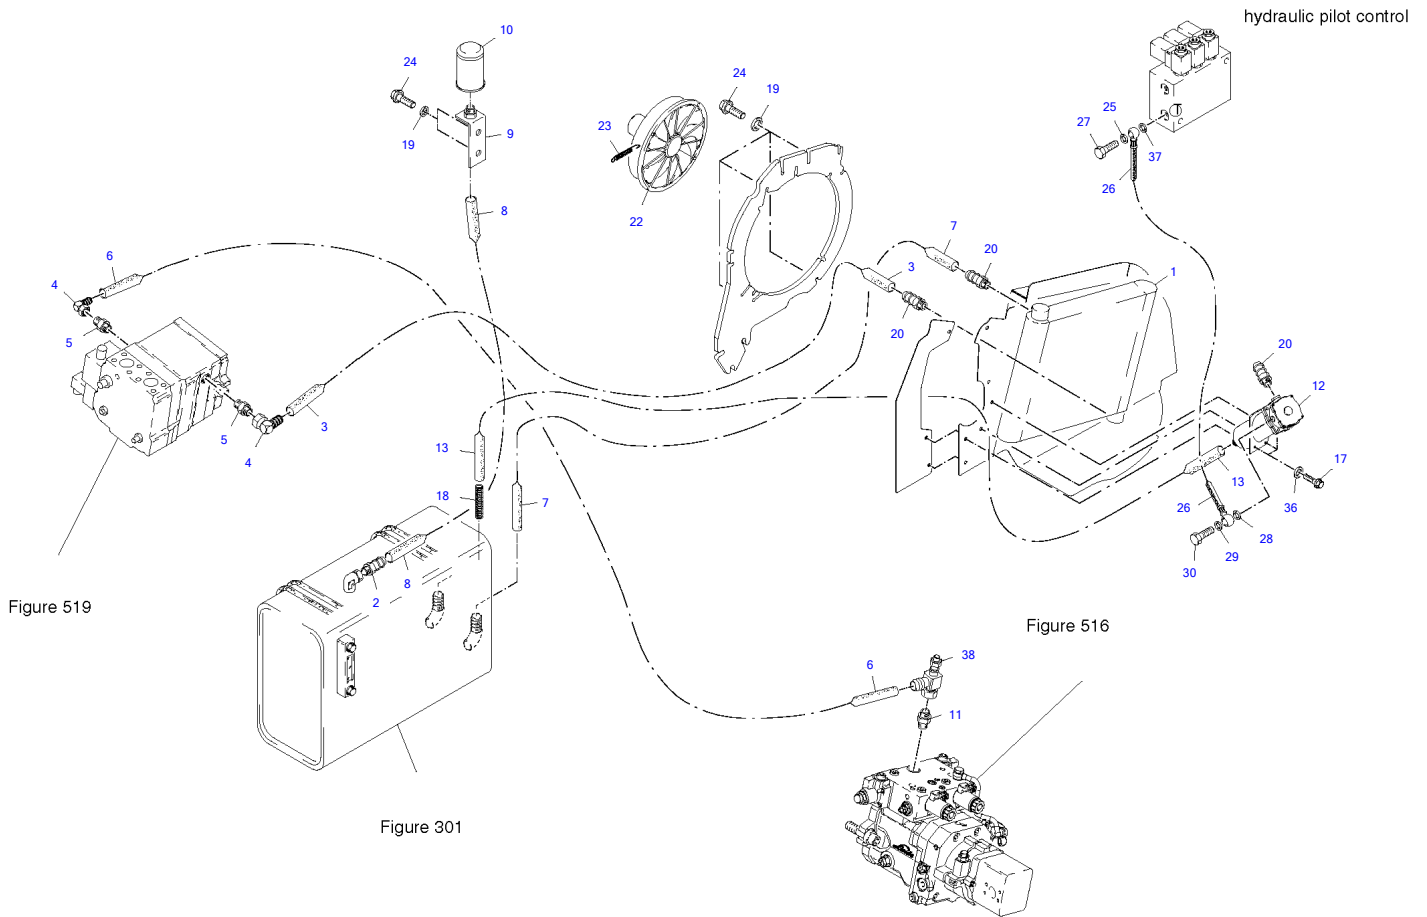

Return Hydraulics

Item	Part number	Description	Q'ty	Chan.	Serial No.	Serv.	Remarks
	8010081	Return Hydraulics					
1	8011354	Oil Cooler/Ventilator Body	1				
2	8006878	Coupling A3C	1				
3	1896571	LP-Hose 1400 MM	1				
4	8010053	Elbow Nipple Compl	2				
5	3951244	Coupling A3C	2				
6	1896571	LP-Hose 1500 MM	1				
7	1896571	LP-Hose 1150 MM	1				
8	8006759	LP-Hose 800 MM	1				
9	8008092	Holder	1				
10	3929440	Air Filter	1				
11	8010061	Coupling A3C	2				
12	8009636	Return Filter Compl	1				
13	1896571	LP-Hose 400 MM	1				
17	1309195	Hex Socket Head Cap Screw	3				
18	8008624	Compression Spring Cord	1				
19	2481254	Serrated Washer A3C	6				
20	8010060	Coupling A3C	4				
22	8017098	Ventilator 12 V	1				
23	3923842	Fastener	1				
24	1307079	Hex Head Screw A3C	6				
25	0350898	Usit Ring	1				
26	2970494	Hose Line	1				
27	0862944	Female Screw A3C	1				
28	1074306	Usit Ring	1				
29	0373588	Usit Ring	1				
30	2982909	Female Screw A3C	1				
36	3939464	Ripp Washer A3C	3				
37	3768296	Gasket A3C	1				
38	8018820	Angular Connection Compl	1