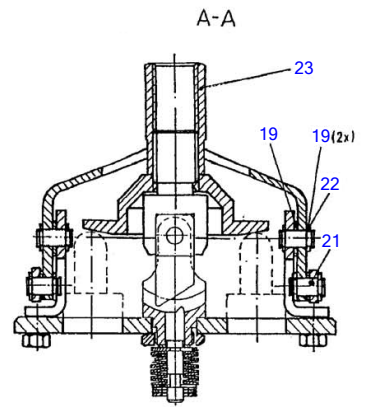

Item	Part number	Description	Valve Compl				Remarks
			Q'ty	Chan.	Serial No.	Serv.	
	8011331	Valve Compl	1				
1	3981864	Lock	1				
2	8011332	Servo Control Handle	1				
4	3971486	Valve Insert 408A	2				
5	3971475	Valve Insert 408B	4				
6	3971533	Sliding Insert	6				
7	8003291	Actuation	1				
9	3971408	Pressure Spring	2				
10	3971419	Pressure Spring	4				
12	2917886	Screw Connection A3C	8				
14	3981875	Boot	1				
19	3971555	Shim	20				
21	8004038	Pin A3C	4				
22	8004039	Locking Washer	8				
23	8011883	Connection	1