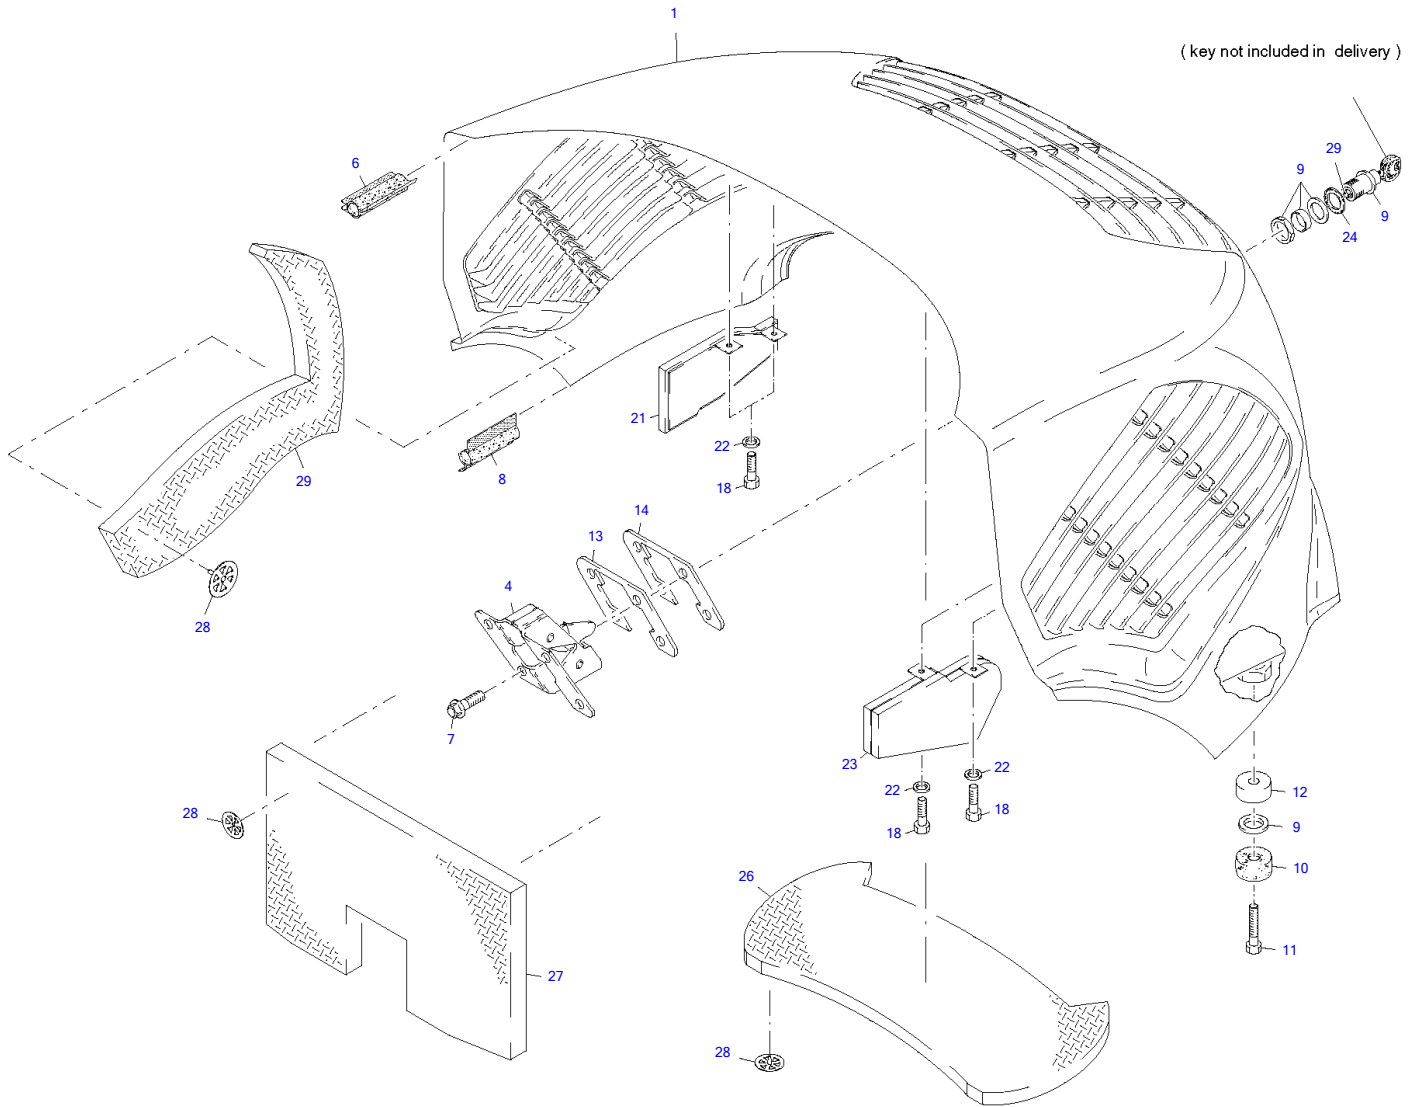

TW80 Book No. 8020870 08.08 S/N E107240
Engine Hood Compl

Engine Hood Compl

Item	Part number	Description	Q'ty	Chan.	Serial No.	Serv.	Remarks
	8016810	Engine Hood Compl	1				
1	8016800	Engine Hood	1				
4	3975822	Hood Lock	1				
5	3975877	Lock	1				
	3643912	Ignition Key	1				
6	3930614	Profile Rubber 1190 MM	1				
7	8009775	Serrated Hex Head Screw	4				
8	8015919	Profile Rubber 2375 MM	1				
9	1629567	Washer A3C	2				
10	0466364	Round Buffer	2				
11	3934390	Hex Head Screw	2				
12	3946123	Spacer Sleeve	2				
13	3936405	Plate	1				
14	8011935	Plate Compl	4				
18	3926550	Hex Head Screw	4				
21	8009223	Right Sheet Compl	1				
	8008931	Right Insulating Board	1				
22	2992014	Serrated Washer A3C	4				
23	8009222	Left Sheet Compl	1				
	8008924	Right Insulating Board	1				
	8008925	Left Insulating Board	1				
24	3945757	Washer	1				
25	2997224	Serrated Hex Head Screw	1				
26	8015258	Insulating Board	1				
27	8015259	Insulating Board	1				
28	1786874	Clip	23