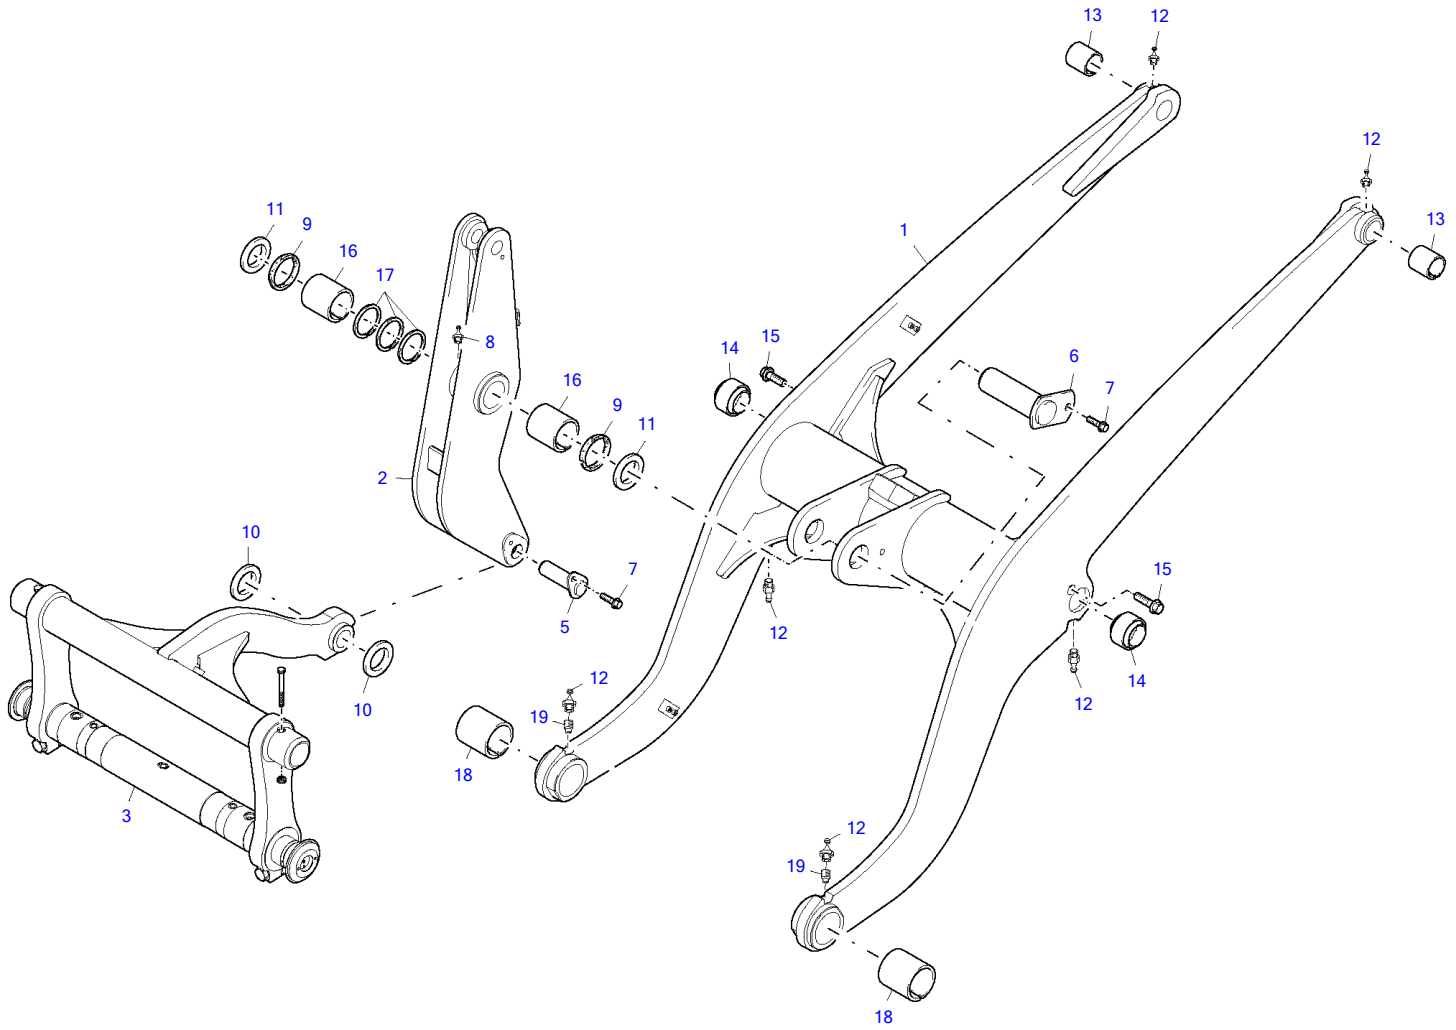

Item	Part number	Description	Lifting System			Remarks
			Q'ty	Chan.	Serial No.	
	8006820	Lifting System				
1	8006381	Boom Compl	1			
2	8007002	Shift Lever Compl	1			
3	8007008	Hyd Quick Release Eq	1			
5	2911255	Pin Compl	1			
6	3933753	Pin Compl	1			
7	1782905	Serrated Hex Head Screw	1			
8	0300569	Grease Nipple	1			
9	0809472	Wiper Seal	2			
10	8004668	Disk 1.0 MM	1			
	8004669	Disk 1.2 MM	1			
	8004670	Disk 1.5 MM	1			
	8004671	Disk 2.0 MM	1			
11	2909079	Disk 1.0 MM	1			
	2909091	Disk 1.2 MM	1			
	2909104	Disk 1.5 MM	1			
	2909080	Disk 2.0 MM	1			
12	0324590	Grease Nipple	6			
13	8004387	Split Bush	2			
14	2915806	Spherical Bearing	2			
15	2916794	Self-Locking Bolt	2			
16	0306689	Split Bush	2			
17	2961437	Circlip	3			
18	8004389	Split Bush	2			
19	2985537	Threaded Pin	2			

Base

Item	Part number	Description	Base Q'ty	Chan.	Serial No.	Serv.	Remarks
76	3934390	Bolt A3B	4				
77	2916794	Self-Locking Bolt	2				
83	3936450	Cover Plate	4				
84	3938805	Holder	2				
85	1356294	Washer A3C	2				
86	1398589	Hex Head Screw A3C	2				
87	8008792	Plate	1				
88	3934378	Lens Head Screw A3R	3				
89	3944949	Coupling Device	1				
90	2993151	Serrated Hex Head Screw	4				
91	1005438	Washer A3C	2				
92	1781813	Washer A3C	2				
	1781813	Washer A3C	4				
94	1618393	Hex Head Screw A3C	4				
	1618393	Hex Head Screw A3C	6				
95	1781802	Washer A3C 4.0 MM	4				
	3930885	Washer A3C 2.0 MM	1				
	3930896	Washer A3C 3.0 MM	1				
	3930909	Washer A3C 5.0 MM	1				
99	3944574	Linchpin	1				
100	8016070	Counter Weight	1				
101	8016071	Counter Weight	1				