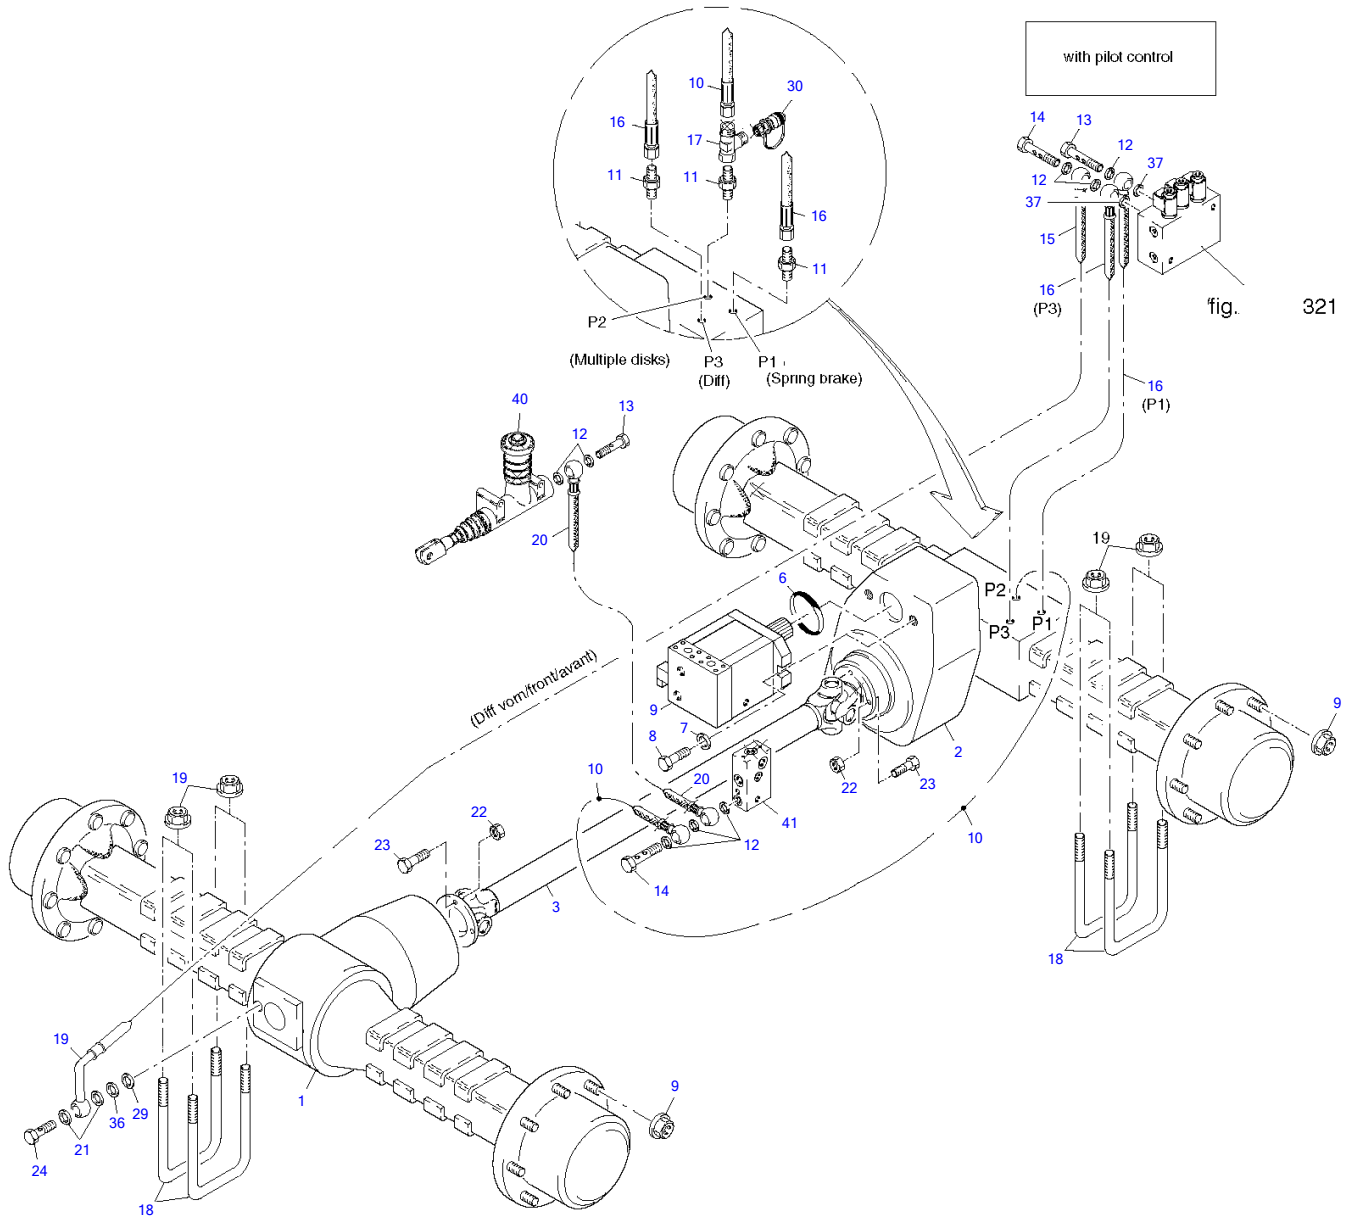

Item	Part number	Description	Drive Set Q'ty	Chan.	Serial No.	Serv.	Remarks
	8018547	Drive Set	1				
1	8006764	Front Axle	1				
2	8006765	Rear Axle	1				
3	8014685	Shaft	1				
5	8016962	Oil Motor	1				
6	3968481	O-Ring	1				
7	3758090	Washer HV	2				
8	3960381	Hex Head Screw	2				
9	0459547	Galvanized Nut	32				
10	8008165	HP Hose 6 X 1350	1				
11	4648704	Screw Connectin A3C	3				
12	0350898	Usit Ring U	6				
13	0862944	Female Screw A3C	2				
14	2980827	Female Screw A3C	2				
15	8008632	Hose Line 6 X 3500	1				
16	8008176	Hose Line 6 X 1000	2				
17	2903937	Screw Connection A3C	1				
18	8002505	Clamping Yoke	8				
19	3932934	Nut	16				
20	3745733	HP Hose 6 X 850	1				
21	0373588	Usit Ring U	2				
22	3960778	Serrated Nut	12				
23	3960789	Serrated Hex Head Screw	12				
24	3929815	Female Screw A3C	1				
25	0858506	Usit Ring U	1				
30	1616551	Screw Coupling	1				
36	3938849	Washer A3C	1				
37	3768296	Gasket A3C	2				
40	3945553	Main Brake Cylinder	1				
41	8005490	Inching Actuator	1