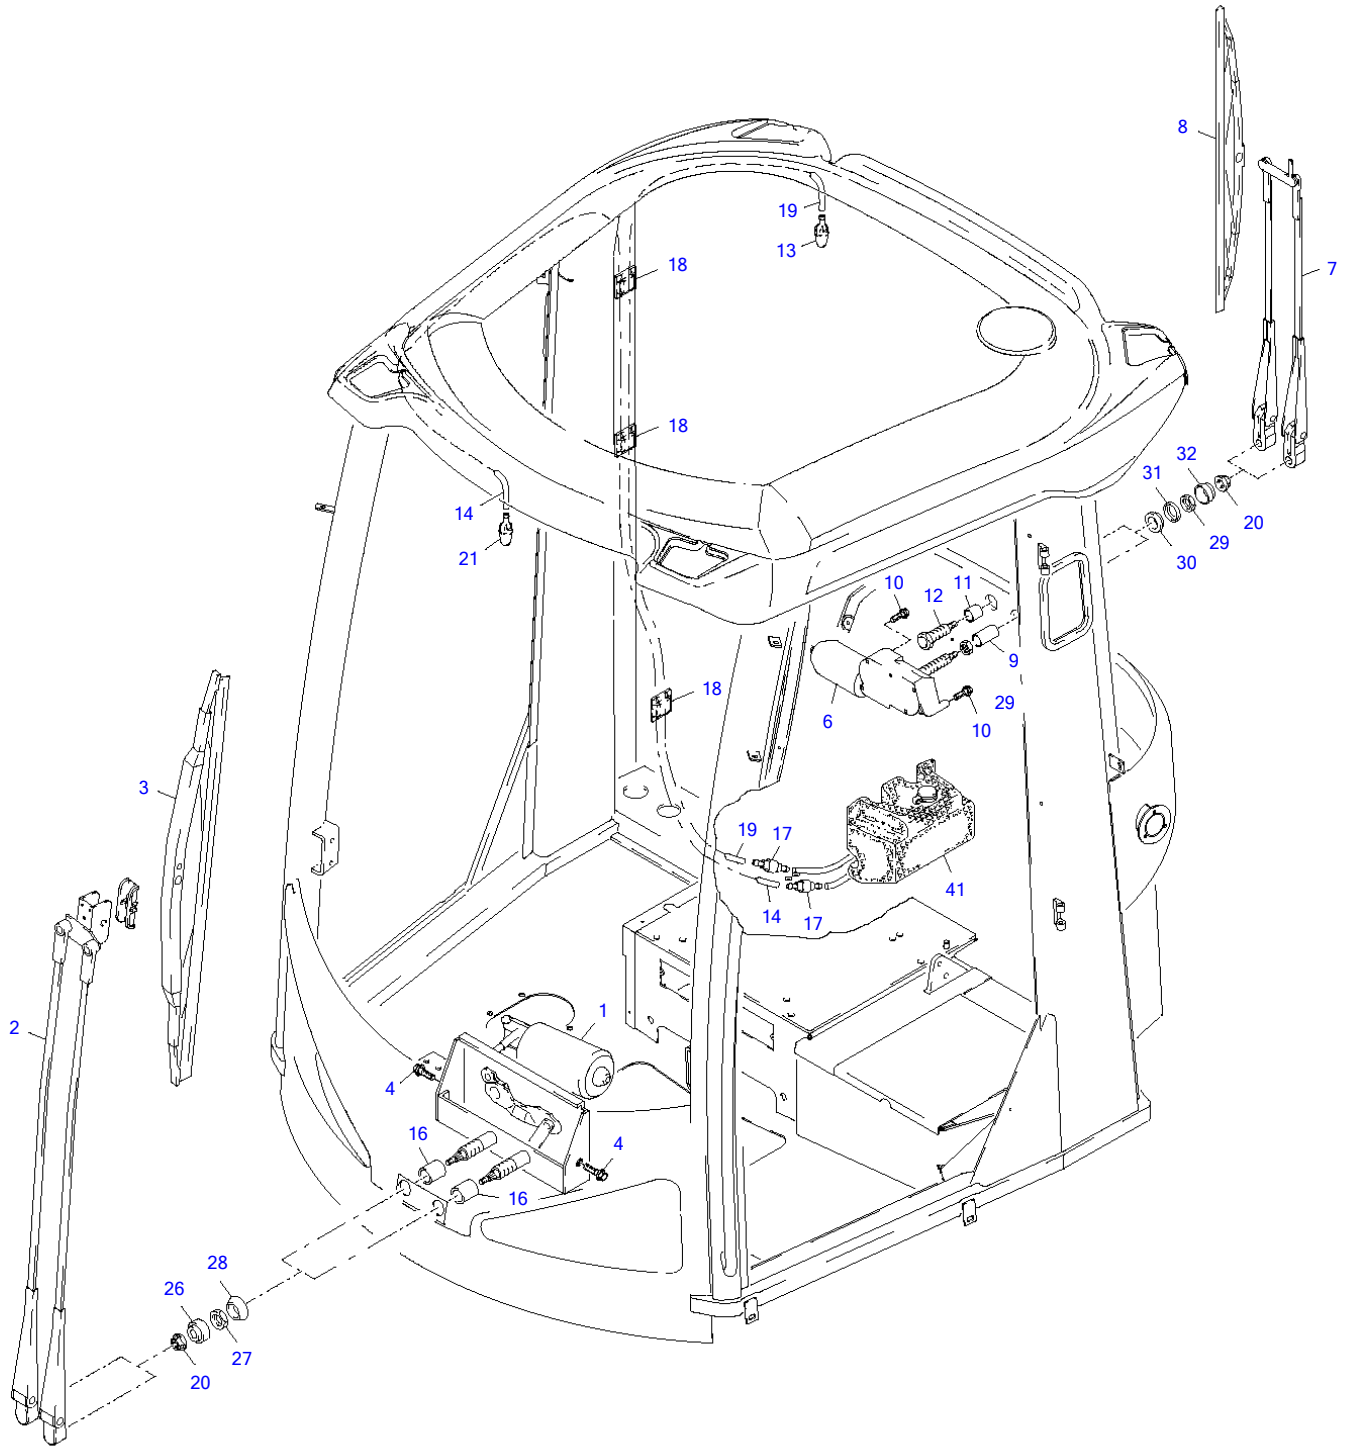

Item	Part number	Description	Lining Q'ty	Chan.	Serial No.	Serv.	Remarks
	8003340	Lining	1				
	8006582	Interior Lining	1				
1	8002884	Roof Lining	1				
4	3949386	Steering Column Covering	1				
5	3949397	Steering Column Covering	1				
6	3949400	Steering Column Covering	1				
8	8004610	Right Cover Top	1				
9	3951971	Left Air Diffuser	1				
10	3951982	Right Air Diffuser	1				
11	8004427	Bottom Left Air Duct	1				
12	8004611	Right Lid	1				
14	8004612	Bottom Right Cover	1				
16	3949455	Lid	1				
17	3973784	Mat	1				
18	3753595	Oval Head Screw A3R	12				
19	0478675	Nut Holder	4				
20	8005554	Blind Rivet	4				
21	0893214	Hex Head Screw A3C	4				
25	2481254	Serrated Washer A3C	4				
26	0487336	Hex Nut A3C	2				
28	8003699	Air Duct	1				
30	0935113	Profile Rubber 350 MM	1				
32	3976583	Washer	2				
33	1356352	Washer A3C	2				
34	3938747	Protecting Cap	2				
36	3963340	Oval Head Screw A3R	2				
37	3949466	Steering Column Covering	1				
40	3933468	Clip	2				
41	3934378	Oval Head Screw A3R	7				
44	8011974	Locking Bar Compl	1				
45	8007356	Profile Frame	1				
48	8007431	Profile Rubber 1360 MM	1				
61	8011439	Left Cover	1				
62	8011440	Right Cover	1				
63	8010452	Foam Overlay	1				
64	0486039	Clamp	1				
72	0909304	Profile Rubber 50 MM	1				

TW80 Book No. 8020870 08.08 S/N E107240
Wiper System