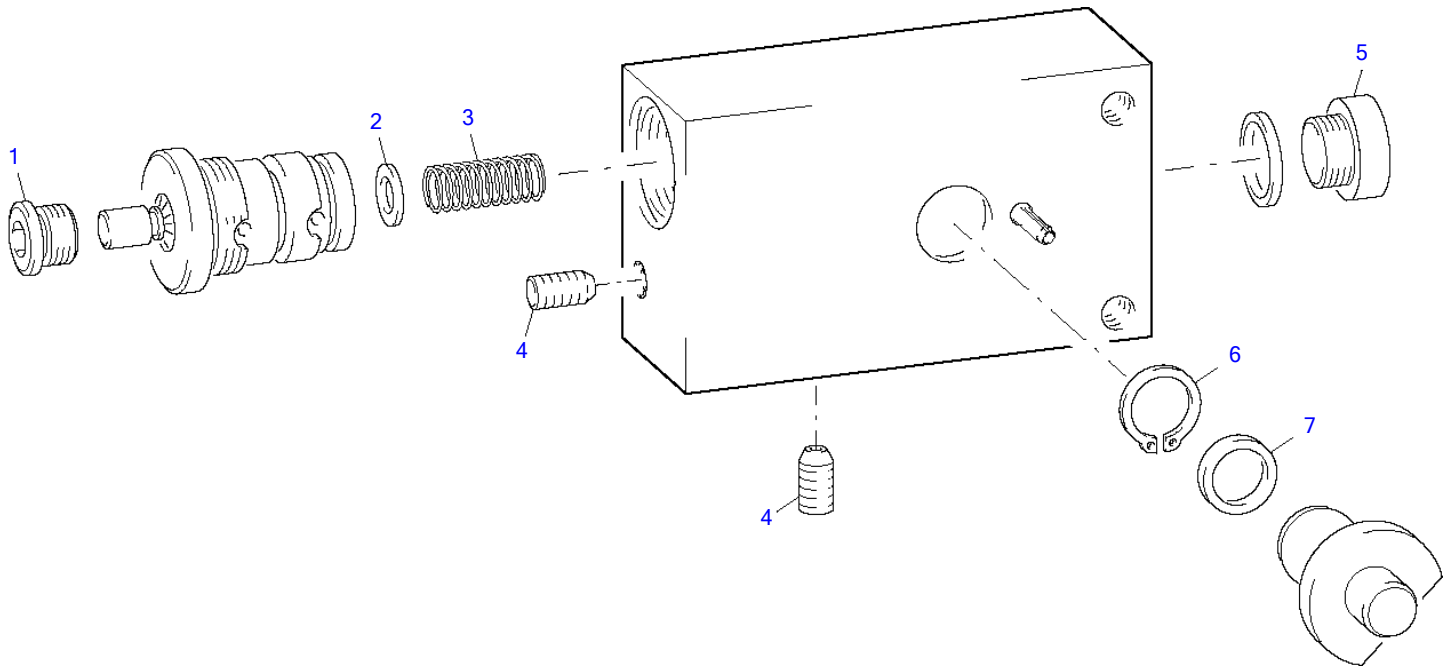

Brake Throttle Valve

Item	Part number	Description	Q'ty	Chan.	Serial No.	Serv.	Remarks
	8005560	Brake Throttle Valve	1				
1	1694986	Screw Plug A3C	1				
2	0893043	Washer A3C	1				
3	3960041	Pressure Spring	1				
4	0442888	Threaded Pin A3C	2				
5	0357908	Screw Plug A3C	1				
6	0314123	Circlip	1				
7	3960052	Shim	1				
	8011963	Seal Kit Compl	1