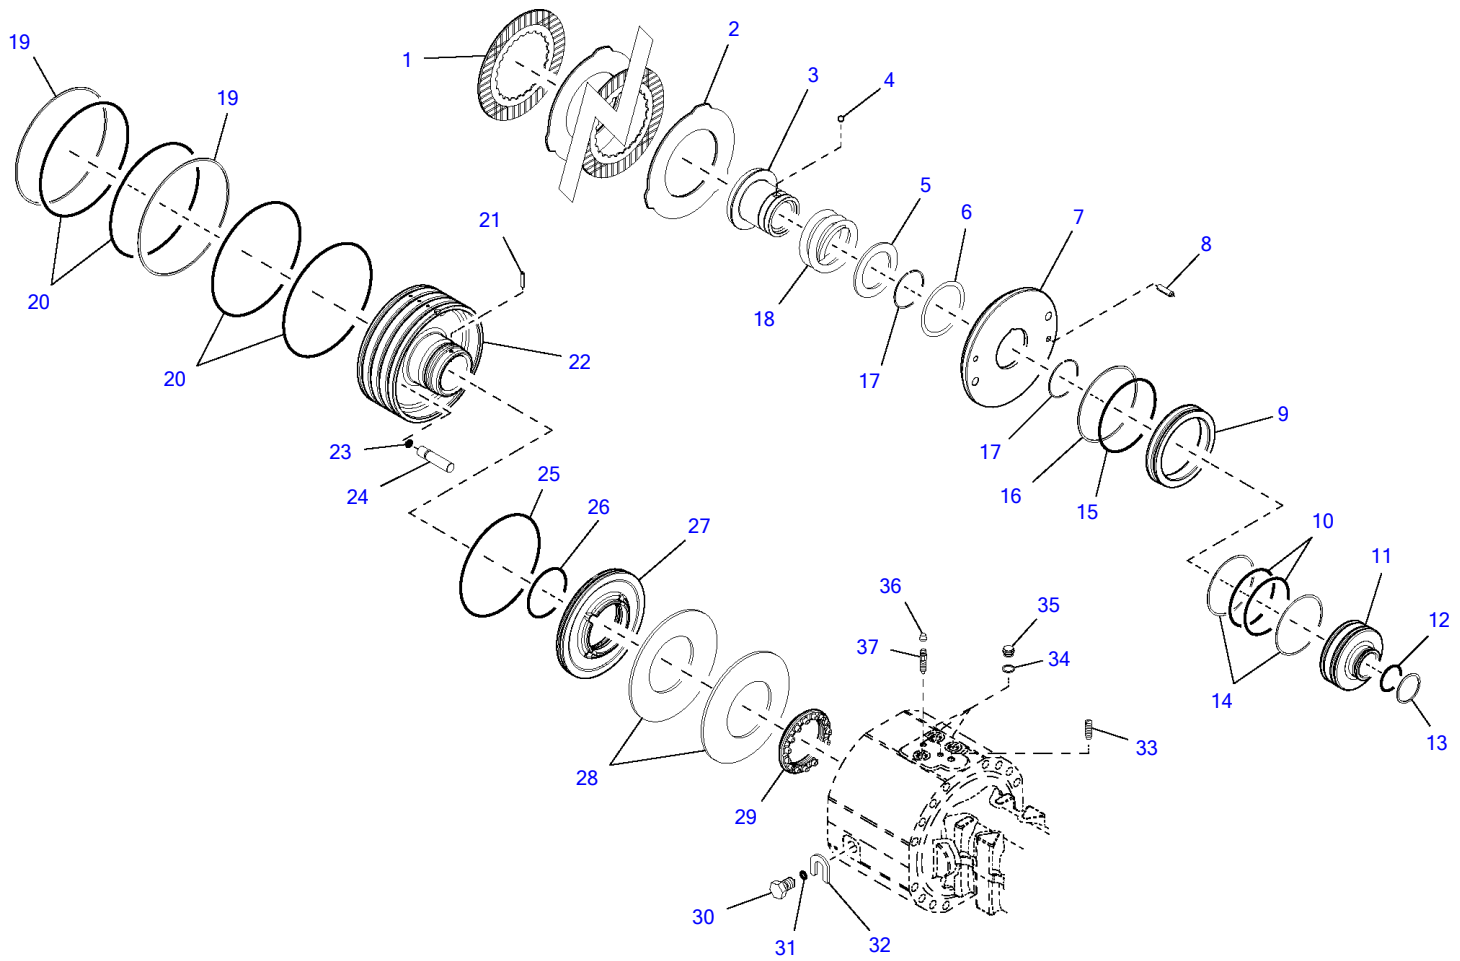

Brake Disk						
Item	Part number	Description	Q'ty	Chan.	Serial No.	Serv. Remarks
1	8000892	Brake Disk	6			
2	8012028	Seal	6			
3	8012029	Intermediate Bush	1			
4	8009291	Ball	1			
5	8009473	Spacer Ring	1			
6	2902561	Shim	2			
	2902549	Shim	2			
	8005811	Shim	2			
	3976425	Shim	2			
7	8012030	Seal	1			
8	8010338	Adaptor Sleeve	2			
9	8009308	Piston	1			
10	8010113	O-Ring	2			
11	8009309	Piston	1			
12	8010114	O-Ring	1			
13	8010347	Gasket	1			
14	8010348	Gasket	2			
15	3984674	O-Ring	1			
16	3984663	Ring	1			
17	8010349	Snap Ring	2			
18	8009475	Spring	1			
19	8000883	Antiextrusion Ring	2			
20	8010115	O-Ring	4			
21	0443163	Adaptor Sleeve	1			
22	8009310	Piston	1			
23	8010120	O-Ring	3			
24	8009311	Bolt	3			
25	8010117	O-Ring	1			
26	8010118	O-Ring	1			
27	8009312	Piston	1			
28	8009313	Spring	1			
29	8009314	Shaft Nut	1			
30	8010357	Hex Head Screw	2			
31	8010119	O-Ring	2			
32	8009315	Spacer Ring	2			
33	8010350	Threaded Pin A3C	1			
34	0303799	Gasket A	3			
35	8010381	Screw Plug	3			
36	3968265	Venting Screw	2			
37	0361562	Breather	2