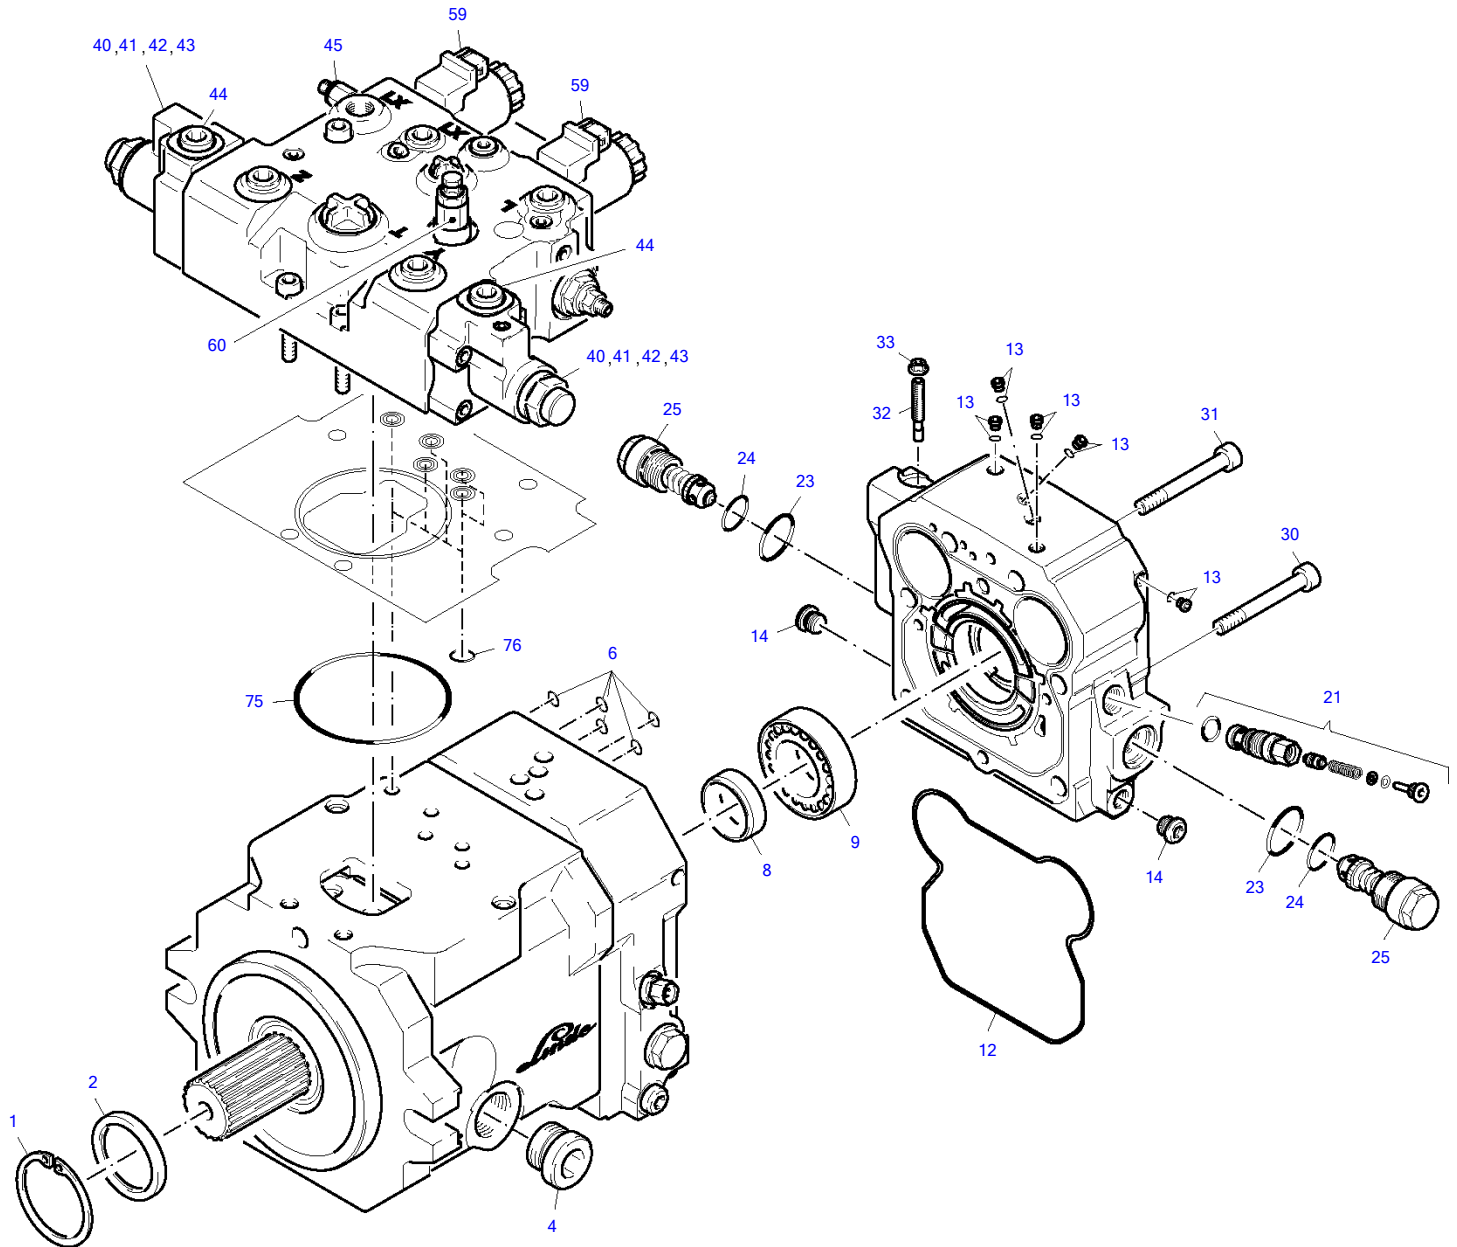

Oil Pressure Pump 12V

Item	Part number	Description	Q'ty	Chan.	Serial No.	Serv.	Remarks
	8016961	Oil Pressure Pump 12V	1				
1	0442786	Circlip Tone 400	1				
2	3987417	Rotary Shaft Seal	1				
4	0826100	Screw Plug	1				
6	0848366	O-Ring	5				
8	8011851	Race Ball	1				
9	1306443	Conical Bearing	1				
		Porting Block					
12	8019341	Gasket	1				
13	8006097	Screw Plug	5				
14	0864719	Screw Plug	2				
21	3986541	Feed Pressure Valve	1				
23	2990794	O-Ring	2				
24	8006058	O-Ring	2				
25	8011833	Pressure Control Valve	2				
30	1722163	Hex Head Cap Screw	1				
31	3845438	Hex Head Cap Screw	1				
32	8019296	Threaded Pin	1				
33	1619612	Nut	1				
		Governor					
40	8019288	Lid	2				
41	0848355	O-Ring	2				
42	0897003	O-Ring	2				
43	8006088	Screw Plug	2				
44	8006025	Reinforcement	2				
45	8006069	Feed Pressure Valve	1				
59	8017692	Control Magnet	2				
60	8019291	Pressure Control Valve	1				
75	0848582	O-Ring	1				
76	8006099	O-Ring	5