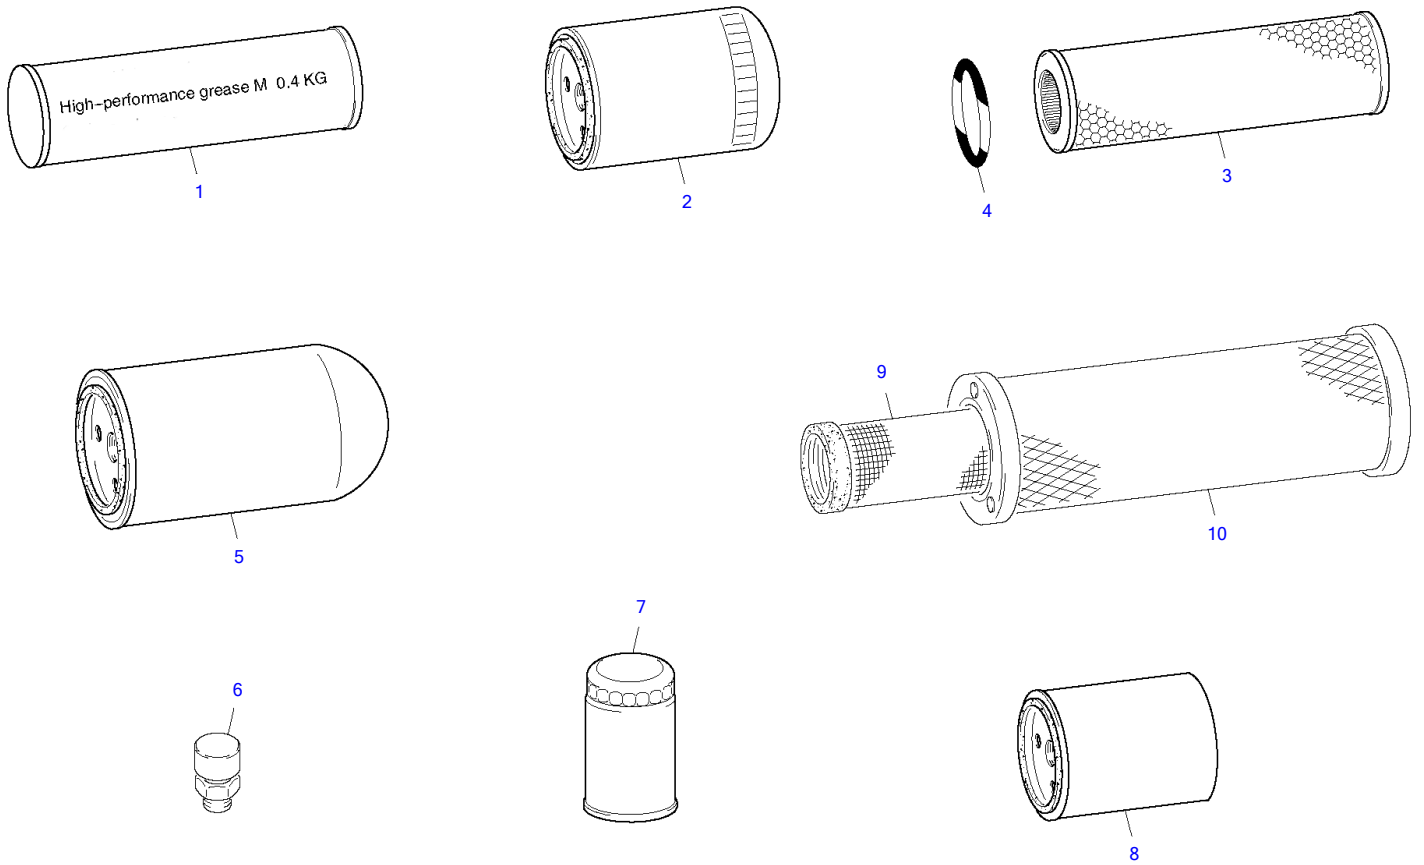

Item	Part number	Description	Filter Set				Remarks
			Q'ty	Chan.	Serial No.	Serv.	
	8018988	Maintenance Kit A/B	1				
	8018991	Maintenance Kit C	1				
1	0346905	Grease Cartridge	5				
2	3960201	Oil Filter	1				
3	8012138	Conversion Kit	1				
4	2918263	O-Ring	1				
5	8018979	Filter	1				
6	3929440	Air Filter	1				
7	3968889	Breather	3				
8	2610831	Filter Cartridge	1				
9	2981124	Filter Element	1				
10	2981113	Filter Element	1